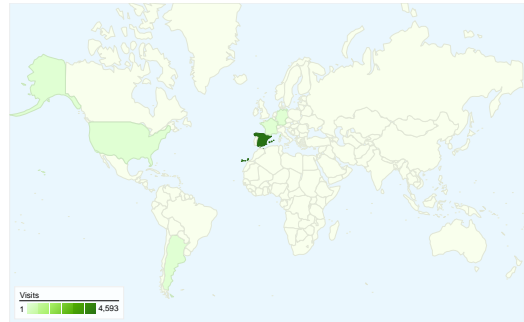

**Site Usage**

**4,809** Visits

**46.14%** Bounce Rate

**24,626** Pageviews

**00:04:07** Avg. Time on Site

**5.12** Pages/Visit

**63.09%** % New Visits

**Visitors Overview**

**Visitors**  
**3,317**

**Map Overlay world**

**AdWords Campaigns**

Campaign	Visits	% visits
There is no data for this view.		

**Traffic Sources Overview**

**Content Overview**

Pages	Pageviews	% Pageviews
/index2.php?idioma=catala	2,434	9.88%
/	1,122	4.56%
/html/links/links.php?idioma=cat	291	1.18%
/html/cuina/cuina_fitxa.php?cui	265	1.08%
/html/materials/materials.php?id	261	1.06%

**All traffic sources sent a total of 4,809 visits**

- 17.38%** Direct Traffic
- 11.50%** Referring Sites
- 71.12%** Search Engines

## 4,809 visits came from 47 countries/territories