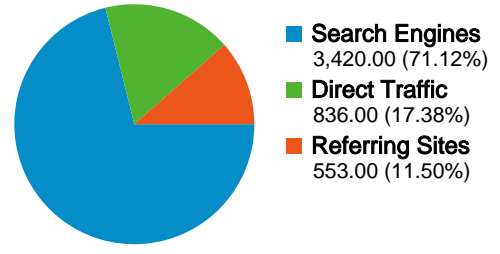

## 3,317 people visited this site

**4,809** Visits

**3,317** Absolute Unique Visitors

**24,626** Pageviews

**5.12** Average Pageviews

**00:04:07** Time on Site

**46.14%** Bounce Rate

**63.09%** New Visits

## AdWords sent 0 visits via 0 campaigns

Site Usage

<b>Visits</b> <b>0</b> % of Site Total: 0.00%	<b>Pages/Visit</b> <b>0.00</b> Site Avg: 5.12 (-100.00%)	<b>Avg. Time on Site</b> <b>00:00:00</b> Site Avg: 00:04:07 (-100.00%)	<b>% New Visits</b> <b>0.00%</b> Site Avg: 63.09% (-100.00%)	<b>Bounce Rate</b> <b>0.00%</b> Site Avg: 46.14% (-100.00%)		
Campaign		Visits	Pages/Visit	Avg. Time on Site	% New Visits	Bounce Rate
There is no data for this view.						
						1 - 0 of 0

**All traffic sources sent a total of 4,809 visits**

- 17.38%** Direct Traffic
- 11.50%** Referring Sites
- 71.12%** Search Engines