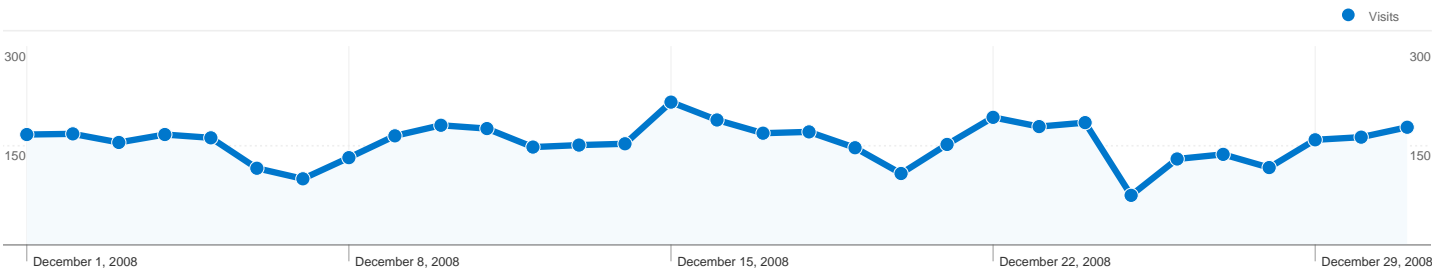

**Site Usage**

**4,809** Visits

**46.14%** Bounce Rate

**24,626** Pageviews

**00:04:07** Avg. Time on Site

**5.12** Pages/Visit

**63.09%** % New Visits

**Visitors Overview**

## 3,317 people visited this site

**4,809** Visits

**3,317** Absolute Unique Visitors

**24,626** Pageviews

**5.12** Average Pageviews

**00:04:07** Time on Site

**46.14%** Bounce Rate

**63.09%** New Visits

## AdWords sent 0 visits via 0 campaigns

Site Usage

<b>Visits</b> <b>0</b> % of Site Total: 0.00%	<b>Pages/Visit</b> <b>0.00</b> Site Avg: 5.12 (-100.00%)	<b>Avg. Time on Site</b> <b>00:00:00</b> Site Avg: 00:04:07 (-100.00%)	<b>% New Visits</b> <b>0.00%</b> Site Avg: 63.09% (-100.00%)	<b>Bounce Rate</b> <b>0.00%</b> Site Avg: 46.14% (-100.00%)		
Campaign		Visits	Pages/Visit	Avg. Time on Site	% New Visits	Bounce Rate
There is no data for this view.						
						1 - 0 of 0

**All traffic sources sent a total of 4,809 visits**

- 17.38%** Direct Traffic
- 11.50%** Referring Sites
- 71.12%** Search Engines