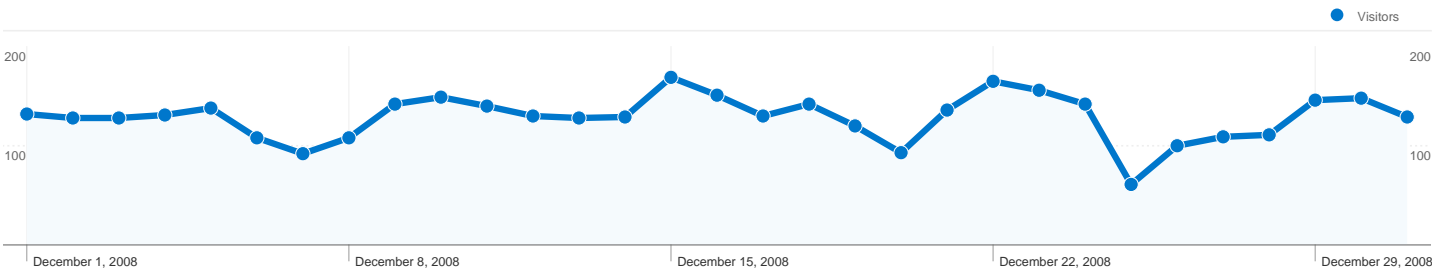

**Site Usage**

**4,809** Visits

**46.14%** Bounce Rate

**24,626** Pageviews

**00:04:07** Avg. Time on Site

**5.12** Pages/Visit

**63.09%** % New Visits

**Visitors Overview**

Keywords		
Keyword	Visits	% visits
xelu	205	5.99%
galtes de porc	180	5.26%
marta soler	91	2.66%
xelu.net	76	2.22%
aperitius	68	1.99%

## 3,317 people visited this site

**4,809** Visits

**3,317** Absolute Unique Visitors

**24,626** Pageviews

**5.12** Average Pageviews

**00:04:07** Time on Site

**46.14%** Bounce Rate

**63.09%** New Visits

**Search sent 3,420 total visits via 1,801 keywords**

Site Usage

<b>Visits</b> <b>3,420</b> % of Site Total: 71.12%	<b>Pages/Visit</b> <b>4.53</b> Site Avg: 5.12 (-11.55%)	<b>Avg. Time on Site</b> <b>00:03:17</b> Site Avg: 00:04:07 (-20.39%)	<b>% New Visits</b> <b>71.43%</b> Site Avg: 63.09% (13.22%)	<b>Bounce Rate</b> <b>53.22%</b> Site Avg: 46.14% (15.33%)
---	--	--	--	---