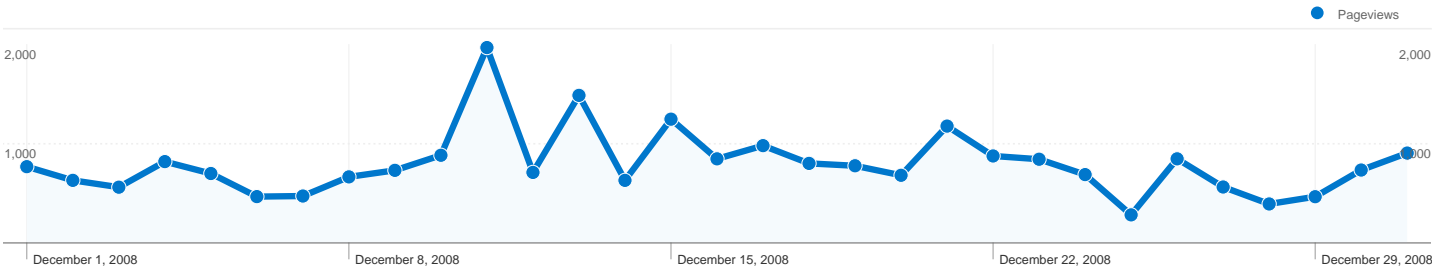

Pages on this site were viewed a total of 24,626 times

24,626 Pageviews

16,354 Unique Views

46.14% Bounce Rate

Top Content

Pages	Pageviews	% Pageviews
/index2.php?idioma=catala	2,434	9.88%
/	1,122	4.56%
/html/links/links.php?idioma=catala	291	1.18%
/html/cuina/cuina_fitxa.php?cuina_ID=87&menu=entrants&idioma	265	1.08%
/html/materials/materials.php?idioma=catala	261	1.06%