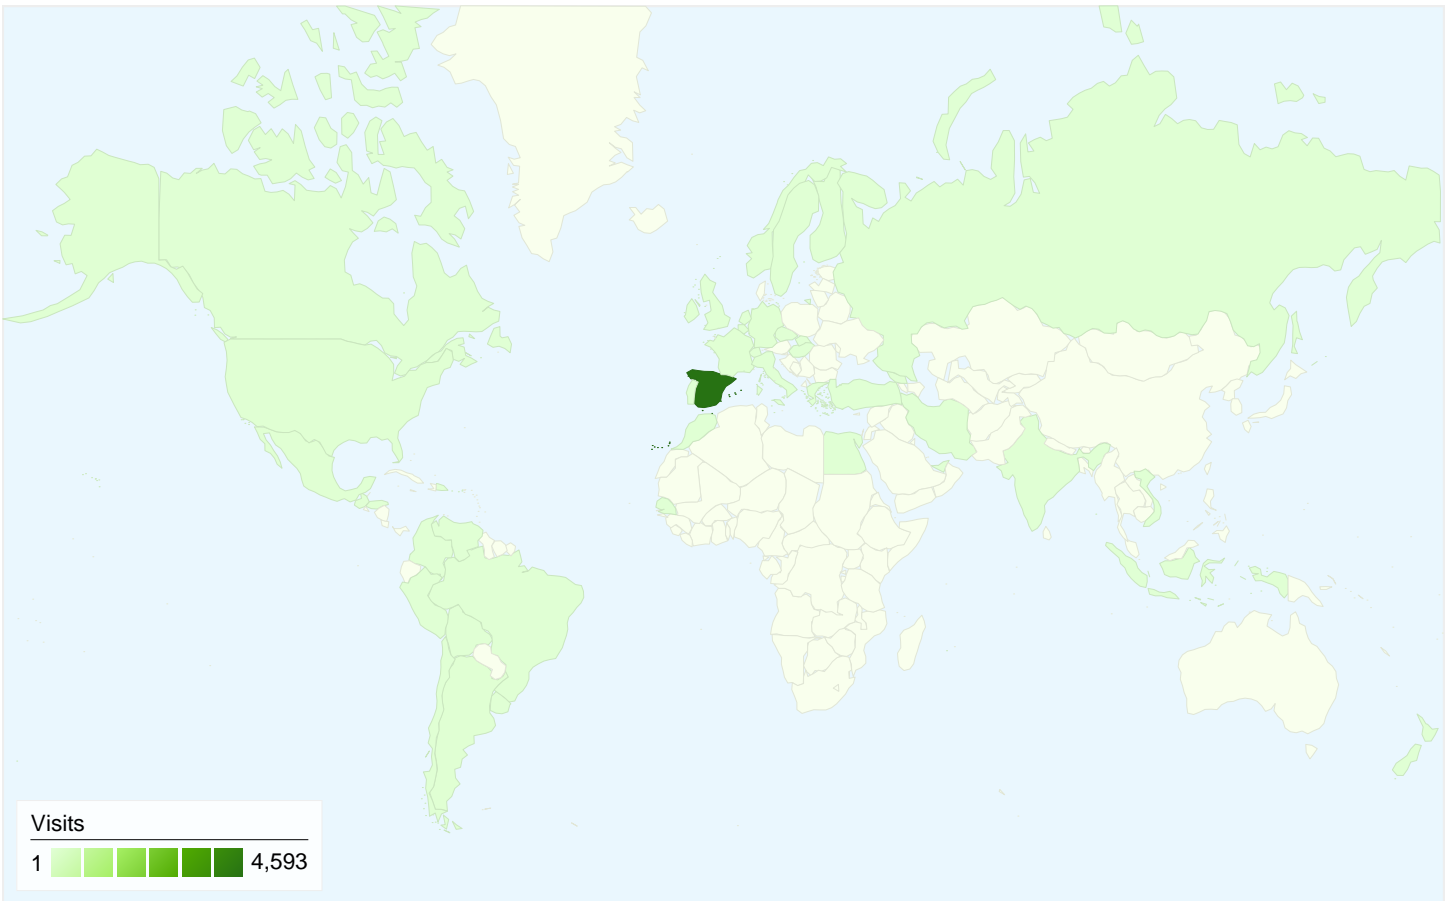

**All traffic sources sent a total of 4,809 visits**

- 17.38%** Direct Traffic
- 11.50%** Referring Sites
- 71.12%** Search Engines

## 4,809 visits came from 47 countries/territories