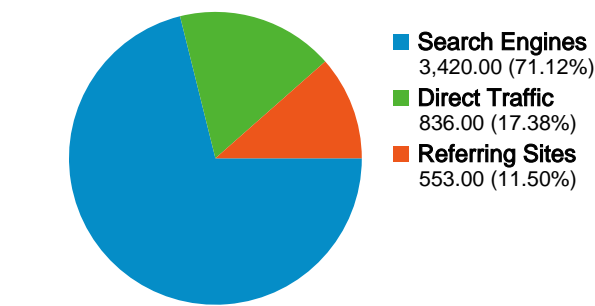

**Site Usage**

**4,809** Visits

**46.14%** Bounce Rate

**24,626** Pageviews

**00:04:07** Avg. Time on Site

**5.12** Pages/Visit

**63.09%** % New Visits

**Visitors Overview**

**Visitors**  
**3,317**

**Map Overlay world**

**AdWords Campaigns**

Campaign	Visits	% visits
There is no data for this view.		

**Traffic Sources Overview**

**Content Overview**

Pages	Pageviews	% Pageviews
/index2.php?idioma=catala	2,434	9.88%
/	1,122	4.56%
/html/links/links.php?idioma=cat	291	1.18%
/html/cuina/cuina_fitxa.php?cui	265	1.08%
/html/materials/materials.php?id	261	1.06%

## 3,317 people visited this site

**4,809** Visits

**3,317** Absolute Unique Visitors

**24,626** Pageviews

**5.12** Average Pageviews

**00:04:07** Time on Site

**46.14%** Bounce Rate

**63.09%** New Visits

**Search sent 3,420 total visits via 1,801 keywords**

Site Usage

<b>Visits</b> <b>3,420</b> % of Site Total: 71.12%	<b>Pages/Visit</b> <b>4.53</b> Site Avg: 5.12 (-11.55%)	<b>Avg. Time on Site</b> <b>00:03:17</b> Site Avg: 00:04:07 (-20.39%)	<b>% New Visits</b> <b>71.43%</b> Site Avg: 63.09% (13.22%)	<b>Bounce Rate</b> <b>53.22%</b> Site Avg: 46.14% (15.33%)
---	--	--	--	---