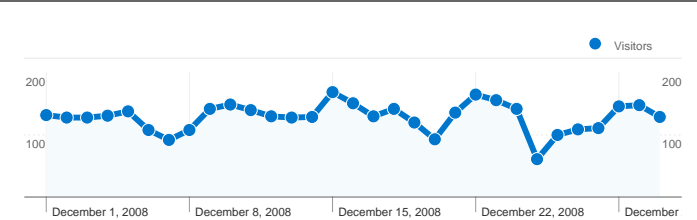

**Site Usage**

**4,809** Visits

**46.14%** Bounce Rate

**24,626** Pageviews

**00:04:07** Avg. Time on Site

**5.12** Pages/Visit

**63.09%** % New Visits

**Visitors Overview**

## 3,317 people visited this site

**4,809** Visits

**3,317** Absolute Unique Visitors

**24,626** Pageviews

**5.12** Average Pageviews

**00:04:07** Time on Site

**46.14%** Bounce Rate

**63.09%** New Visits

**Pages on this site were viewed a total of 24,626 times**

**24,626** Pageviews

**16,354** Unique Views

**46.14%** Bounce Rate

**Search sent 3,420 total visits via 1,801 keywords**

Site Usage

<b>Visits</b> <b>3,420</b> % of Site Total: 71.12%	<b>Pages/Visit</b> <b>4.53</b> Site Avg: 5.12 (-11.55%)	<b>Avg. Time on Site</b> <b>00:03:17</b> Site Avg: 00:04:07 (-20.39%)	<b>% New Visits</b> <b>71.43%</b> Site Avg: 63.09% (13.22%)	<b>Bounce Rate</b> <b>53.22%</b> Site Avg: 46.14% (15.33%)
---	--	--	--	---