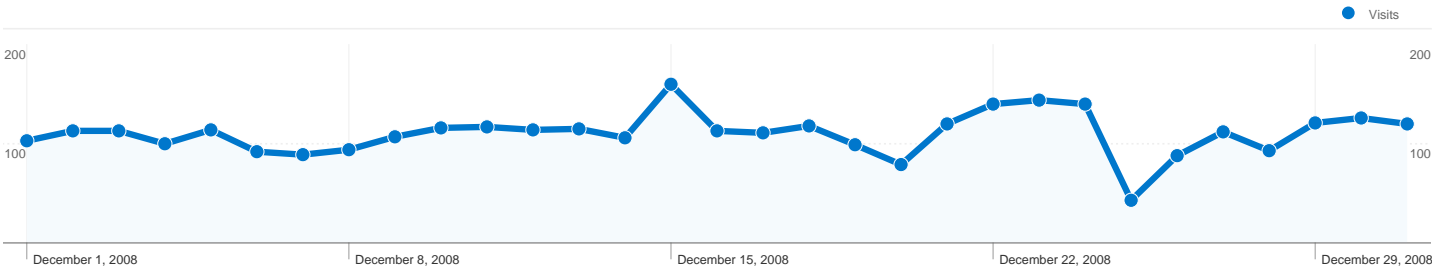

Search sent 3,420 total visits via 1,801 keywords

Site Usage

Visits 3,420 % of Site Total: 71.12%	Pages/Visit 4.53 Site Avg: 5.12 (-11.55%)	Avg. Time on Site 00:03:17 Site Avg: 00:04:07 (-20.39%)	% New Visits 71.43% Site Avg: 63.09% (13.22%)	Bounce Rate 53.22% Site Avg: 46.14% (15.33%)

Keyword	Visits	Pages/Visit	Avg. Time on Site	% New Visits	Bounce Rate
xelu	205	6.10	00:08:58	10.73%	7.80%
galtes de porc	180	2.57	00:01:53	76.67%	71.11%
marta soler	91	34.78	00:20:20	2.20%	26.37%
xelu.net	76	11.53	00:06:43	25.00%	1.32%
aperitius	68	5.07	00:03:43	88.24%	38.24%
canelons de peix	49	1.80	00:01:02	95.92%	67.35%
rap amb gambes	44	1.86	00:01:04	75.00%	59.09%
pastis de xocolata	38	3.61	00:03:41	71.05%	63.16%
tona prc-43	34	3.74	00:02:12	0.00%	17.65%
receptes aperitius	31	4.52	00:02:50	90.32%	45.16%

1 - 10 of 1,801