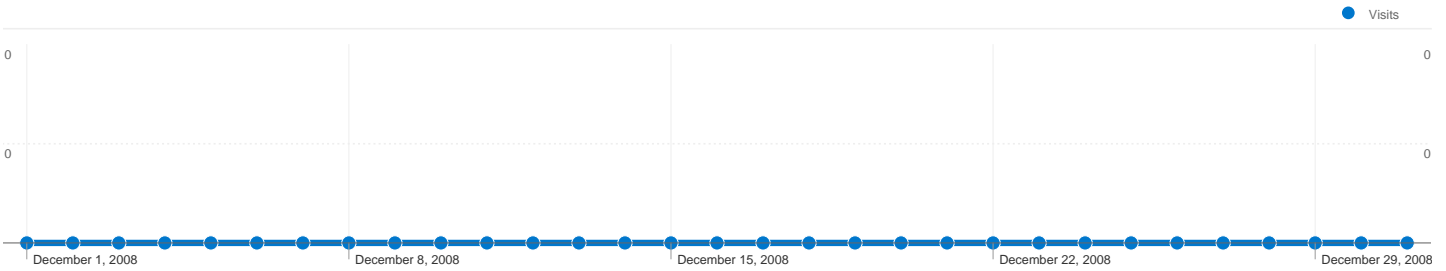

AdWords sent 0 visits via 0 campaigns

Site Usage

Visits 0 % of Site Total: 0.00%	Pages/Visit 0.00 Site Avg: 5.12 (-100.00%)	Avg. Time on Site 00:00:00 Site Avg: 00:04:07 (-100.00%)	% New Visits 0.00% Site Avg: 63.09% (-100.00%)	Bounce Rate 0.00% Site Avg: 46.14% (-100.00%)		
Campaign		Visits	Pages/Visit	Avg. Time on Site	% New Visits	Bounce Rate
There is no data for this view.						
						1 - 0 of 0