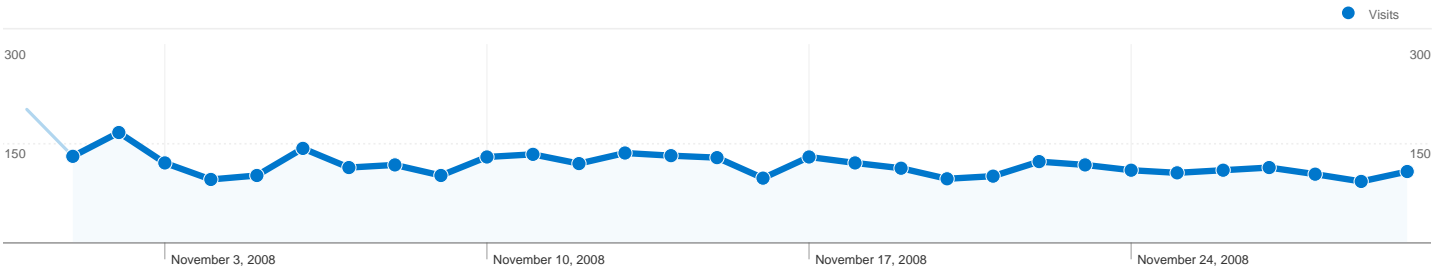

Search sent 3,521 total visits via 1,892 keywords

Site Usage

Visits 3,521 % of Site Total: 67.30%	Pages/Visit 3.71 Site Avg: 3.87 (-4.33%)	Avg. Time on Site 00:03:16 Site Avg: 00:03:37 (-9.55%)	% New Visits 66.52% Site Avg: 57.84% (15.01%)	Bounce Rate 54.16% Site Avg: 47.25% (14.63%)	
Keyword	Visits	Pages/Visit	Avg. Time on Site	% New Visits	Bounce Rate
galtes de porc	196	2.24	00:01:17	78.57%	79.08%
xelu	148	5.57	00:06:57	18.24%	8.11%
xelu.net	143	6.29	00:04:24	15.38%	1.40%
marta soler	120	14.43	00:22:31	0.00%	21.67%
exercici copiar enganxar	79	1.73	00:03:50	0.00%	72.15%
fotos londres	52	4.73	00:11:20	0.00%	19.23%
www.xelu.net	47	5.09	00:04:24	10.64%	4.26%
aperitius	35	3.69	00:04:17	25.71%	25.71%
tona prc-43	33	2.24	00:01:45	3.03%	33.33%
pastis de xocolata	30	2.20	00:01:37	76.67%	73.33%

1 - 10 of 1,892