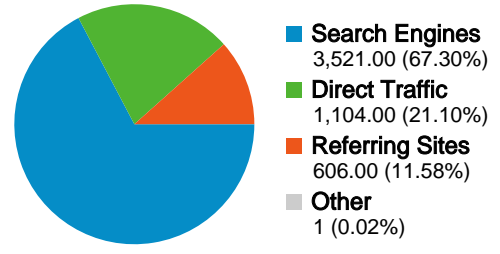

## AdWords sent 0 visits via 0 campaigns

Site Usage

<b>Visits</b> <b>0</b> % of Site Total: 0.00%	<b>Pages/Visit</b> <b>0.00</b> Site Avg: 3.87 (-100.00%)	<b>Avg. Time on Site</b> <b>00:00:00</b> Site Avg: 00:03:37 (-100.00%)	<b>% New Visits</b> <b>0.00%</b> Site Avg: 57.84% (-100.00%)	<b>Bounce Rate</b> <b>0.00%</b> Site Avg: 47.25% (-100.00%)	
Campaign	Visits	Pages/Visit	Avg. Time on Site	% New Visits	Bounce Rate
There is no data for this view.					
1 - 0 of 0					

**All traffic sources sent a total of 5,232 visits**

-  **21.10%** Direct Traffic
-  **11.58%** Referring Sites
-  **67.30%** Search Engines