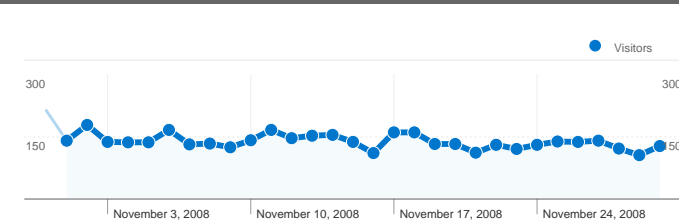

**Site Usage**

**5,232** Visits

**47.25%** Bounce Rate

**20,270** Pageviews

**00:03:37** Avg. Time on Site

**3.87** Pages/Visit

**57.84%** % New Visits

**Visitors Overview**

## 3,340 people visited this site

5,232 Visits

3,340 Absolute Unique Visitors

20,270 Pageviews

3.87 Average Pageviews

00:03:37 Time on Site

47.25% Bounce Rate

57.84% New Visits

## 5,232 visits came from 41 countries/territories

**Pages on this site were viewed a total of 20,270 times**

**20,270 Pageviews**

**15,119 Unique Views**

**47.25% Bounce Rate**