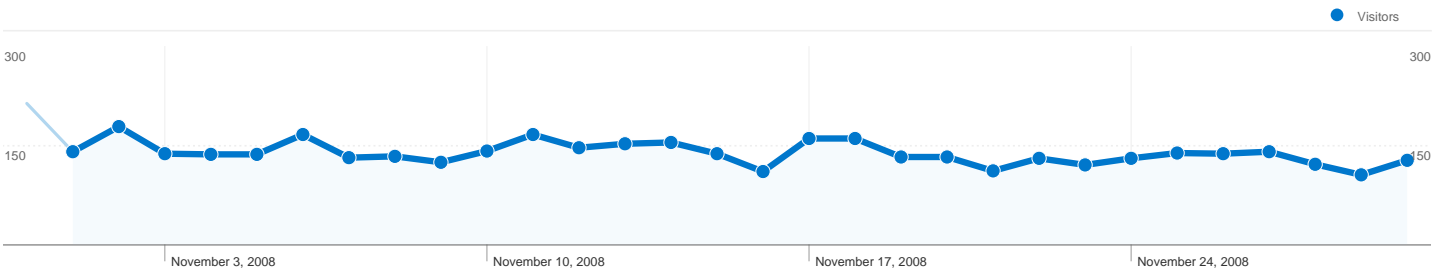

**Site Usage**

**5,232** Visits

**47.25%** Bounce Rate

**20,270** Pageviews

**00:03:37** Avg. Time on Site

**3.87** Pages/Visit

**57.84%** % New Visits

**Visitors Overview**

Keywords		
Keyword	Visits	% visits
galtes de porc	196	5.57%
xelu	148	4.20%
xelu.net	143	4.06%
marta soler	120	3.41%
exercici copiar enganxar	79	2.24%

## 3,340 people visited this site

5,232 Visits

3,340 Absolute Unique Visitors

20,270 Pageviews

3.87 Average Pageviews

00:03:37 Time on Site

47.25% Bounce Rate

57.84% New Visits

## 5,232 visits came from 41 countries/territories