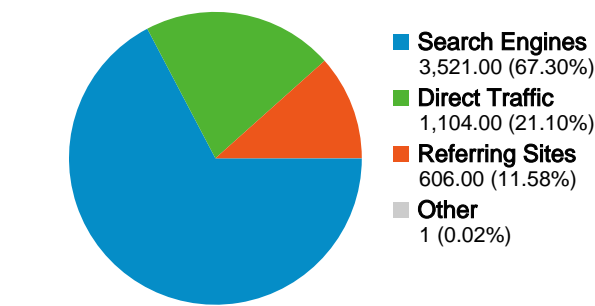

Traffic Sources Overview

Content Overview

Pages	Pageviews	% Pageviews
/index2.php?idioma=catala	2,669	13.17%
/	1,715	8.46%
/html/materials/materials.php?id	398	1.96%
/html/links/links.php?idioma=cat	353	1.74%
/html/materials/materials_fitxa.p	289	1.43%