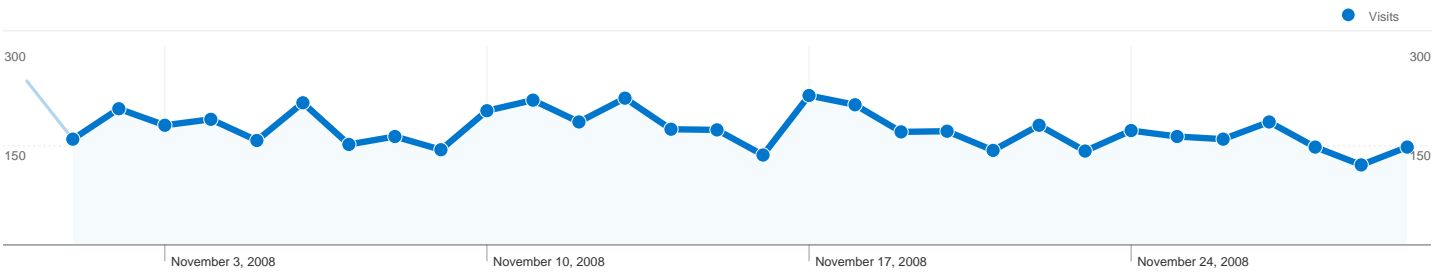

**Site Usage**

**5,232** Visits

**47.25%** Bounce Rate

**20,270** Pageviews

**00:03:37** Avg. Time on Site

**3.87** Pages/Visit

**57.84%** % New Visits

**Visitors Overview**

## 3,340 people visited this site

5,232 Visits

3,340 Absolute Unique Visitors

20,270 Pageviews

3.87 Average Pageviews

00:03:37 Time on Site

47.25% Bounce Rate

57.84% New Visits

## AdWords sent 0 visits via 0 campaigns

Site Usage

<b>Visits</b> <b>0</b> % of Site Total: 0.00%	<b>Pages/Visit</b> <b>0.00</b> Site Avg: 3.87 (-100.00%)	<b>Avg. Time on Site</b> <b>00:00:00</b> Site Avg: 00:03:37 (-100.00%)	<b>% New Visits</b> <b>0.00%</b> Site Avg: 57.84% (-100.00%)	<b>Bounce Rate</b> <b>0.00%</b> Site Avg: 47.25% (-100.00%)	
Campaign	Visits	Pages/Visit	Avg. Time on Site	% New Visits	Bounce Rate
There is no data for this view.					
1 - 0 of 0					

**All traffic sources sent a total of 5,232 visits**

-  **21.10%** Direct Traffic
-  **11.58%** Referring Sites
-  **67.30%** Search Engines