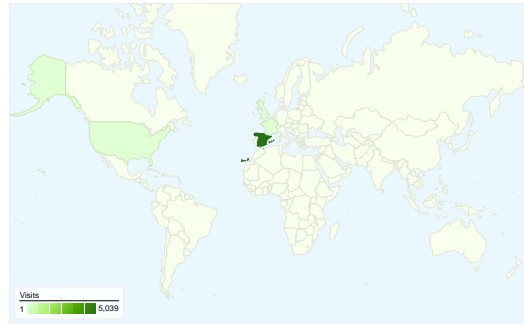

Map Overlay world

AdWords Campaigns

Campaign	Visits	% visits
There is no data for this view.