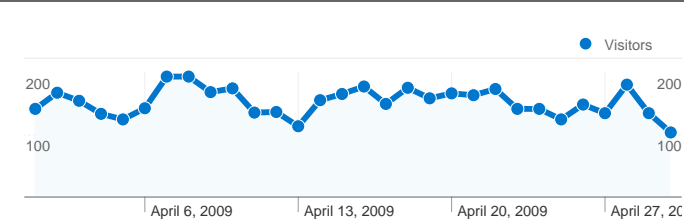

Site Usage

5,442 Visits

48.11% Bounce Rate

24,163 Pageviews

00:03:12 Avg. Time on Site

4.44 Pages/Visit

64.54% % New Visits

Visitors Overview

All traffic sources sent a total of 5,442 visits

 22.31% Direct Traffic

 13.97% Referring Sites

 63.73% Search Engines

- Search Engines
3,468.00 (63.73%)
- Direct Traffic
1,214.00 (22.31%)
- Referring Sites
760.00 (13.97%)

5,442 visits came from 55 countries/territories

Site Usage

Country/Territory	Visits	Pages/Visit	Avg. Time on Site	% New Visits	Bounce Rate
Spain	5,009	4.58	00:03:21	62.69%	46.52%
Mexico	62	1.44	00:00:31	95.16%	75.81%
Argentina	42	1.71	00:00:52	97.62%	71.43%
United States	33	5.18	00:02:25	72.73%	45.45%
Germany	32	3.91	00:03:50	56.25%	43.75%
France	30	1.97	00:01:55	96.67%	46.67%
Chile	27	1.37	00:00:09	96.30%	77.78%
Colombia	23	1.35	00:01:51	95.65%	78.26%
Andorra	22	1.73	00:01:05	81.82%	72.73%

Search sent 3,468 total visits via 1,925 keywords

Site Usage

Visits 3,468 % of Site Total: 63.73%	Pages/Visit 4.13 Site Avg: 4.44 (-7.09%)	Avg. Time on Site 00:02:44 Site Avg: 00:03:12 (-14.87%)	% New Visits 74.77% Site Avg: 64.54% (15.86%)	Bounce Rate 55.36% Site Avg: 48.11% (15.08%)	
Keyword	Visits	Pages/Visit	Avg. Time on Site	% New Visits	Bounce Rate
bunyols de vent	194	2.62	00:01:38	82.47%	69.59%
xelu.net	125	8.08	00:04:29	17.60%	2.40%
galtes de porc	116	2.15	00:00:55	70.69%	74.14%
xelu	105	10.16	00:03:22	30.48%	5.71%
pastis de xocolata	58	1.71	00:01:05	79.31%	75.86%
fussimanya xelu	43	5.93	00:07:51	0.00%	25.58%
coca de iogurt	37	5.27	00:05:14	72.97%	51.35%
pollastre al forn	29	2.69	00:01:20	89.66%	72.41%
pastis de poma	28	3.68	00:02:29	75.00%	57.14%
bacalla amb all i oli	26	1.96	00:01:22	80.77%	69.23%
1 - 10 of 1,925					