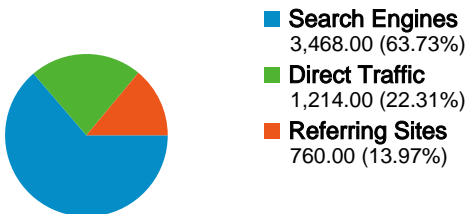

Site Usage

5,442 Visits

48.11% Bounce Rate

24,163 Pageviews

00:03:12 Avg. Time on Site

4.44 Pages/Visit

64.54% % New Visits

Visitors Overview

Visitors
3,904

Map Overlay world

AdWords Campaigns

Campaign	Visits	% visits
There is no data for this view.		

Traffic Sources Overview

Content Overview

Pages	Pageviews	% Pageviews
/index2.php?idioma=catala	2,193	9.08%
/	1,017	4.21%
/html/materials/materials.php?id	321	1.33%
/html/links/links.php?idioma=cat	276	1.14%
/html/cuina/cuina_fitxa.php?cui	256	1.06%

All traffic sources sent a total of 5,442 visits

 22.31% Direct Traffic

 13.97% Referring Sites

 63.73% Search Engines

- Search Engines
3,468.00 (63.73%)
- Direct Traffic
1,214.00 (22.31%)
- Referring Sites
760.00 (13.97%)

Search sent 3,468 total visits via 1,925 keywords

Site Usage

Visits 3,468 % of Site Total: 63.73%	Pages/Visit 4.13 Site Avg: 4.44 (-7.09%)	Avg. Time on Site 00:02:44 Site Avg: 00:03:12 (-14.87%)	% New Visits 74.77% Site Avg: 64.54% (15.86%)	Bounce Rate 55.36% Site Avg: 48.11% (15.08%)	
Keyword	Visits	Pages/Visit	Avg. Time on Site	% New Visits	Bounce Rate
bunyols de vent	194	2.62	00:01:38	82.47%	69.59%
xelu.net	125	8.08	00:04:29	17.60%	2.40%
galtes de porc	116	2.15	00:00:55	70.69%	74.14%
xelu	105	10.16	00:03:22	30.48%	5.71%
pastis de xocolata	58	1.71	00:01:05	79.31%	75.86%
fussimanya xelu	43	5.93	00:07:51	0.00%	25.58%
coca de iogurt	37	5.27	00:05:14	72.97%	51.35%
pollastre al forn	29	2.69	00:01:20	89.66%	72.41%
pastis de poma	28	3.68	00:02:29	75.00%	57.14%
bacalla amb all i oli	26	1.96	00:01:22	80.77%	69.23%
1 - 10 of 1,925					