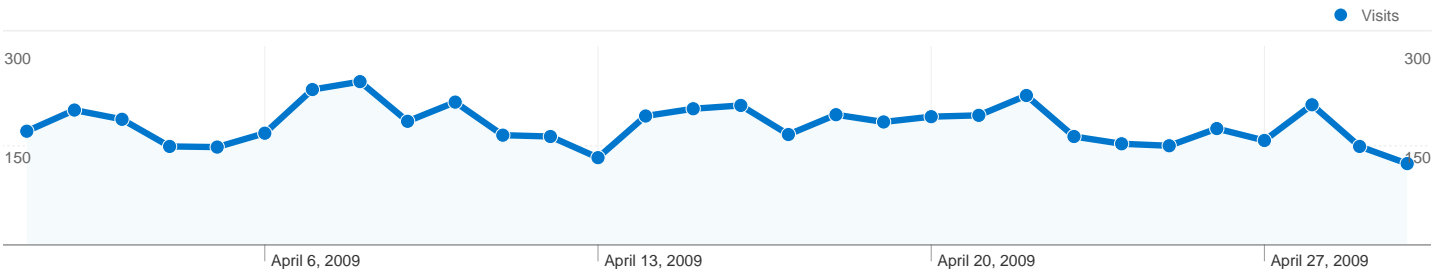

Site Usage

5,442 Visits

48.11% Bounce Rate

24,163 Pageviews

00:03:12 Avg. Time on Site

4.44 Pages/Visit

64.54% % New Visits

Visitors Overview

24,163 Pageviews

4.44 Average Pageviews

00:03:12 Time on Site

48.11% Bounce Rate

64.54% New Visits

Technical Profile

Browser	Visits	% visits	Connection Speed	Visits	% visits
Internet Explorer	3,319	60.99%	DSL	2,643	48.57%
Firefox	1,809	33.24%	Unknown	2,302	42.30%
Chrome	186	3.42%	Cable	331	6.08%
Safari	98	1.80%	T1	135	2.48%
Opera	17	0.31%	Dialup	30	0.55%

AdWords sent 0 visits via 0 campaigns

Site Usage

Visits 0 % of Site Total: 0.00%	Pages/Visit 0.00 Site Avg: 4.44 (-100.00%)	Avg. Time on Site 00:00:00 Site Avg: 00:03:12 (-100.00%)	% New Visits 0.00% Site Avg: 64.54% (-100.00%)	Bounce Rate 0.00% Site Avg: 48.11% (-100.00%)	
Campaign	Visits	Pages/Visit	Avg. Time on Site	% New Visits	Bounce Rate
There is no data for this view.					
1 - 0 of 0					