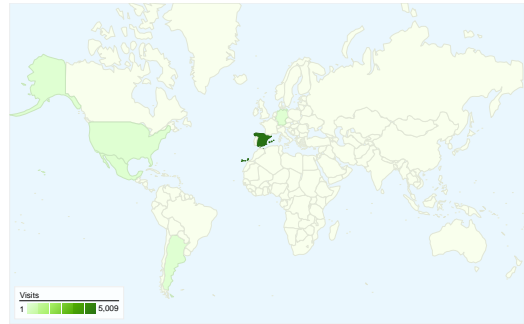

Site Usage

5,442 Visits

48.11% Bounce Rate

24,163 Pageviews

00:03:12 Avg. Time on Site

4.44 Pages/Visit

64.54% % New Visits

Visitors Overview

Visitors
3,904

Map Overlay world

AdWords Campaigns

Campaign	Visits	% visits
There is no data for this view.		

Traffic Sources Overview

Content Overview

Pages	Pageviews	% Pageviews
/index2.php?idioma=catala	2,193	9.08%
/	1,017	4.21%
/html/materials/materials.php?id	321	1.33%
/html/links/links.php?idioma=cat	276	1.14%
/html/cuina/cuina_fitxa.php?cui	256	1.06%

All traffic sources sent a total of 5,442 visits

 22.31% Direct Traffic

 13.97% Referring Sites

 63.73% Search Engines

- Search Engines
3,468.00 (63.73%)
- Direct Traffic
1,214.00 (22.31%)
- Referring Sites
760.00 (13.97%)

5,442 visits came from 55 countries/territories

Site Usage

Country/Territory	Visits	Pages/Visit	Avg. Time on Site	% New Visits	Bounce Rate
Spain	5,009	4.58	00:03:21	62.69%	46.52%
Mexico	62	1.44	00:00:31	95.16%	75.81%
Argentina	42	1.71	00:00:52	97.62%	71.43%
United States	33	5.18	00:02:25	72.73%	45.45%
Germany	32	3.91	00:03:50	56.25%	43.75%
France	30	1.97	00:01:55	96.67%	46.67%
Chile	27	1.37	00:00:09	96.30%	77.78%
Colombia	23	1.35	00:01:51	95.65%	78.26%
Andorra	22	1.73	00:01:05	81.82%	72.73%