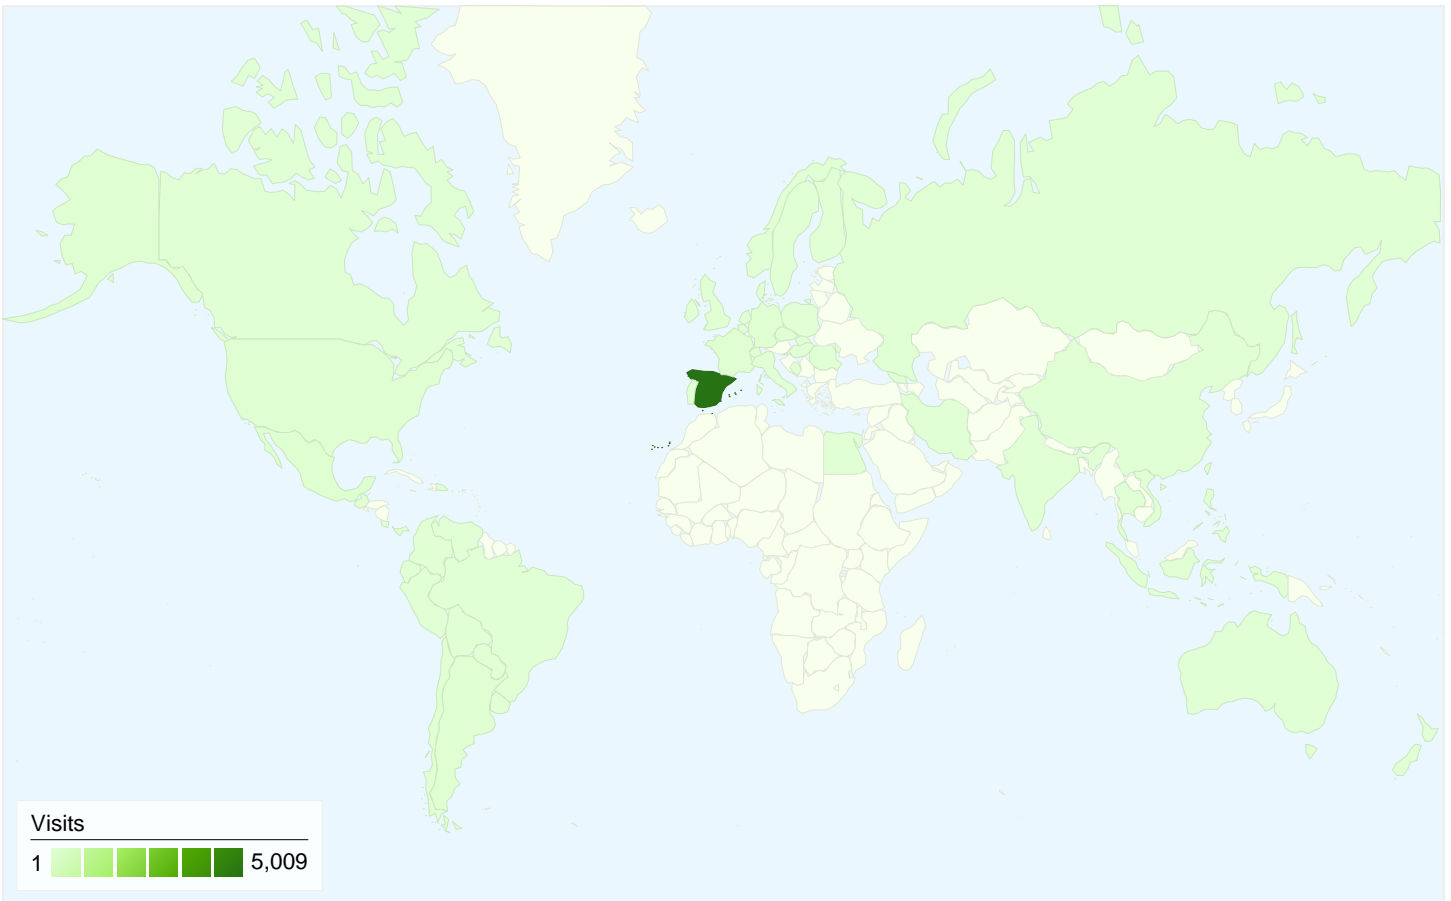

All traffic sources sent a total of 5,442 visits

 22.31% Direct Traffic

 13.97% Referring Sites

 63.73% Search Engines

- Search Engines
3,468.00 (63.73%)
- Direct Traffic
1,214.00 (22.31%)
- Referring Sites
760.00 (13.97%)

5,442 visits came from 55 countries/territories

Site Usage

Country/Territory	Visits	Pages/Visit	Avg. Time on Site	% New Visits	Bounce Rate
Spain	5,009	4.58	00:03:21	62.69%	46.52%
Mexico	62	1.44	00:00:31	95.16%	75.81%
Argentina	42	1.71	00:00:52	97.62%	71.43%
United States	33	5.18	00:02:25	72.73%	45.45%
Germany	32	3.91	00:03:50	56.25%	43.75%
France	30	1.97	00:01:55	96.67%	46.67%
Chile	27	1.37	00:00:09	96.30%	77.78%
Colombia	23	1.35	00:01:51	95.65%	78.26%
Andorra	22	1.73	00:01:05	81.82%	72.73%