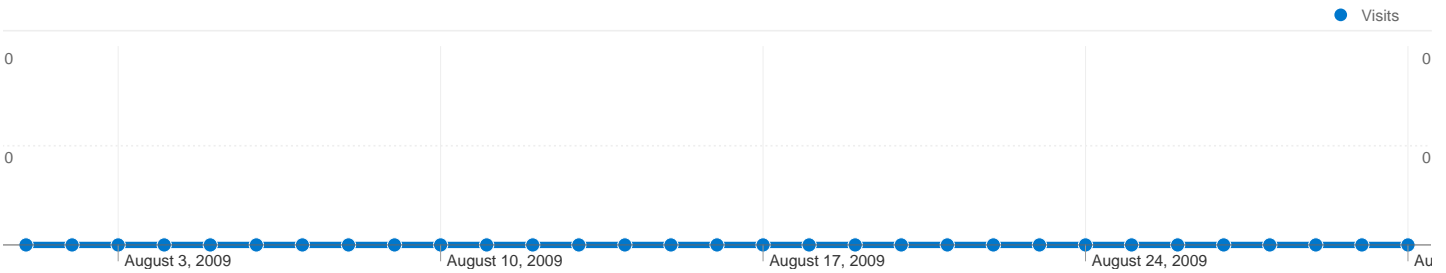

## 2,559 people visited this site

**3,428** Visits

**2,559** Absolute Unique Visitors

**20,335** Pageviews

**5.93** Average Pageviews

**00:04:12** Time on Site

**50.99%** Bounce Rate

**67.53%** New Visits

## AdWords sent 0 visits via 0 campaigns

## 3,428 visits came from 47 countries/territories

Site Usage

Country/Territory	Visits	Pages/Visit	Avg. Time on Site	% New Visits	Bounce Rate
<b>Spain</b>	<b>3,194</b>	6.07	00:04:24	66.25%	50.13%
France	24	2.75	00:00:56	87.50%	66.67%
United States	23	3.61	00:00:55	69.57%	56.52%
United Kingdom	17	3.53	00:04:16	76.47%	52.94%
Italy	16	13.75	00:01:21	81.25%	43.75%
Andorra	14	10.00	00:00:50	92.86%	78.57%
Germany	13	1.46	00:00:22	100.00%	69.23%
Argentina	11	1.45	00:00:25	100.00%	90.91%
Brazil	11	1.36	00:00:02	45.45%	63.64%