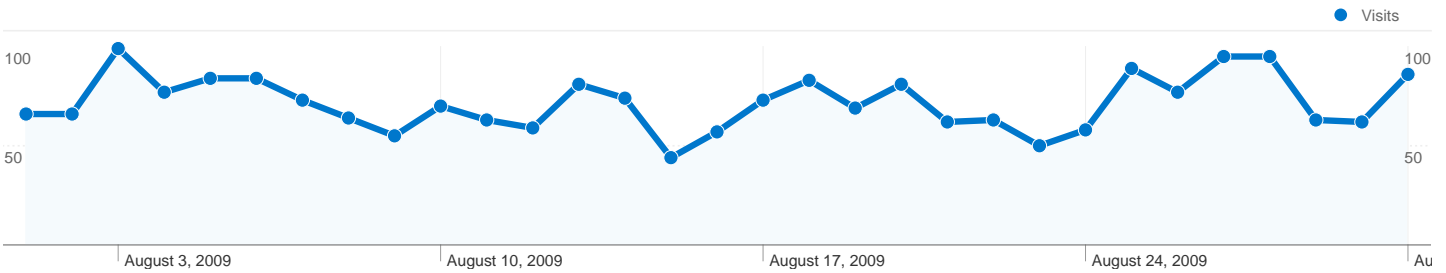

Search sent 2,222 total visits via 1,410 keywords

Site Usage

Visits	Pages/Visit	Avg. Time on Site	% New Visits	Bounce Rate	
2,222 % of Site Total: 64.82%	5.58 Site Avg: 5.93 (-5.87%)	00:03:55 Site Avg: 00:04:12 (-6.63%)	76.01% Site Avg: 67.53% (12.56%)	58.37% Site Avg: 50.99% (14.47%)	
Keyword	Visits	Pages/Visit	Avg. Time on Site	% New Visits	Bounce Rate
galtes de porc	74	1.51	00:00:31	83.78%	86.49%
xelu.net	64	16.25	00:06:33	18.75%	3.12%
zoo de barcelona fotos	53	15.02	00:22:15	0.00%	24.53%
xelu	40	8.68	00:03:46	42.50%	10.00%
amanida de patata	37	4.22	00:01:57	75.68%	62.16%
aperitius	28	7.39	00:03:58	82.14%	39.29%
pollastre al forn	23	1.52	00:00:53	91.30%	78.26%
fotos xevi vilardell	21	2.57	00:02:35	0.00%	9.52%
pastis de poma	21	3.71	00:02:34	52.38%	47.62%
pastis de xocolata	20	4.95	00:02:22	80.00%	55.00%
1 - 10 of 1,410