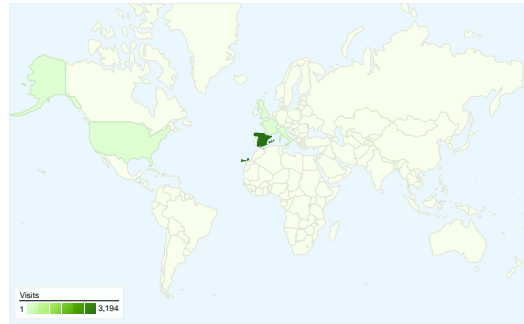

Map Overlay world

AdWords Campaigns

Campaign	Visits	% visits
There is no data for this view.