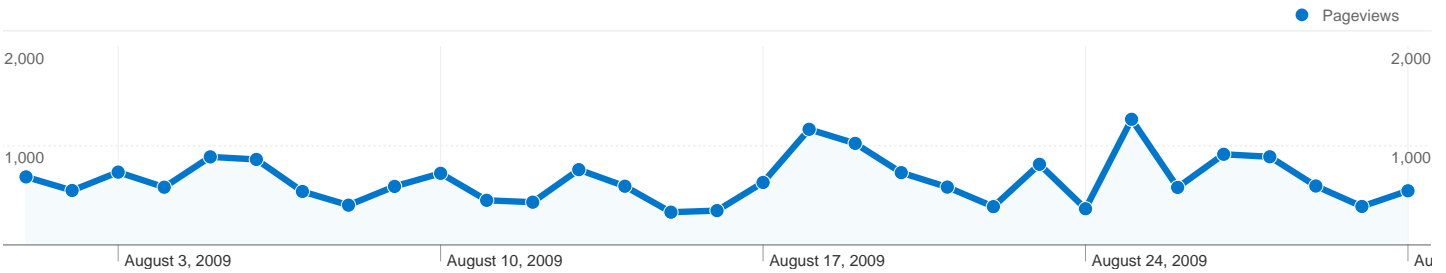

Pages on this site were viewed a total of 20,335 times

20,335 Pageviews

15,049 Unique Views

50.99% Bounce Rate

Top Content

Pages	Pageviews	% Pageviews
/index2.php?idioma=catala	1,447	7.12%
/	440	2.16%
/html/links/links.php?idioma=catala	175	0.86%
/html/fotos/fotos.php?idioma=catala	166	0.82%
/html/cuina/cuina_fitxa.php?cuina_ID=33&idioma=castella	128	0.63%