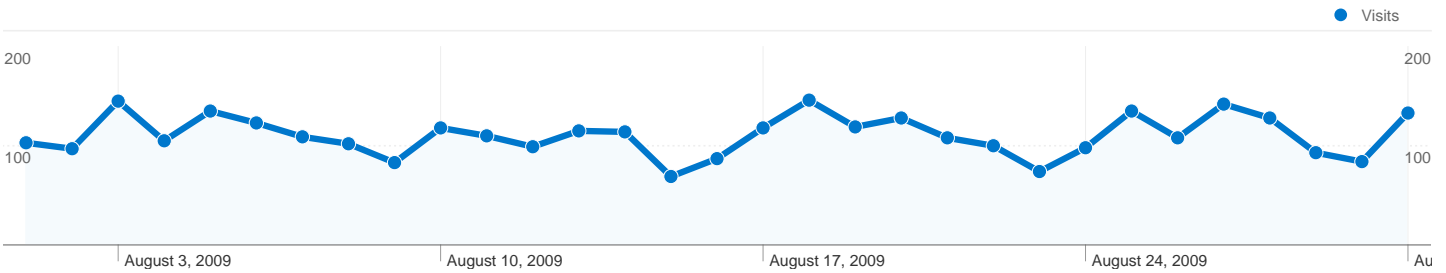

All traffic sources sent a total of 3,428 visits

- **17.04%** Direct Traffic
- **18.14%** Referring Sites
- **64.82%** Search Engines

- **Search Engines**
  2,222.00 (64.82%)
- **Referring Sites**
  622.00 (18.14%)
- **Direct Traffic**
  584.00 (17.04%)

Top Traffic Sources

Sources	Visits	% visits
google (organic)	2,160	63.01%
(direct) ((none))	584	17.04%
images.google.es (referral)	239	6.97%
facebook.com (referral)	64	1.87%
images.google.com (referral)	45	1.31%

Keywords	Visits	% visits
galtes de porc	74	3.33%
xelu.net	64	2.88%
zoo de barcelona fotos	53	2.39%
xelu	40	1.80%
amanida de patata	37	1.67%