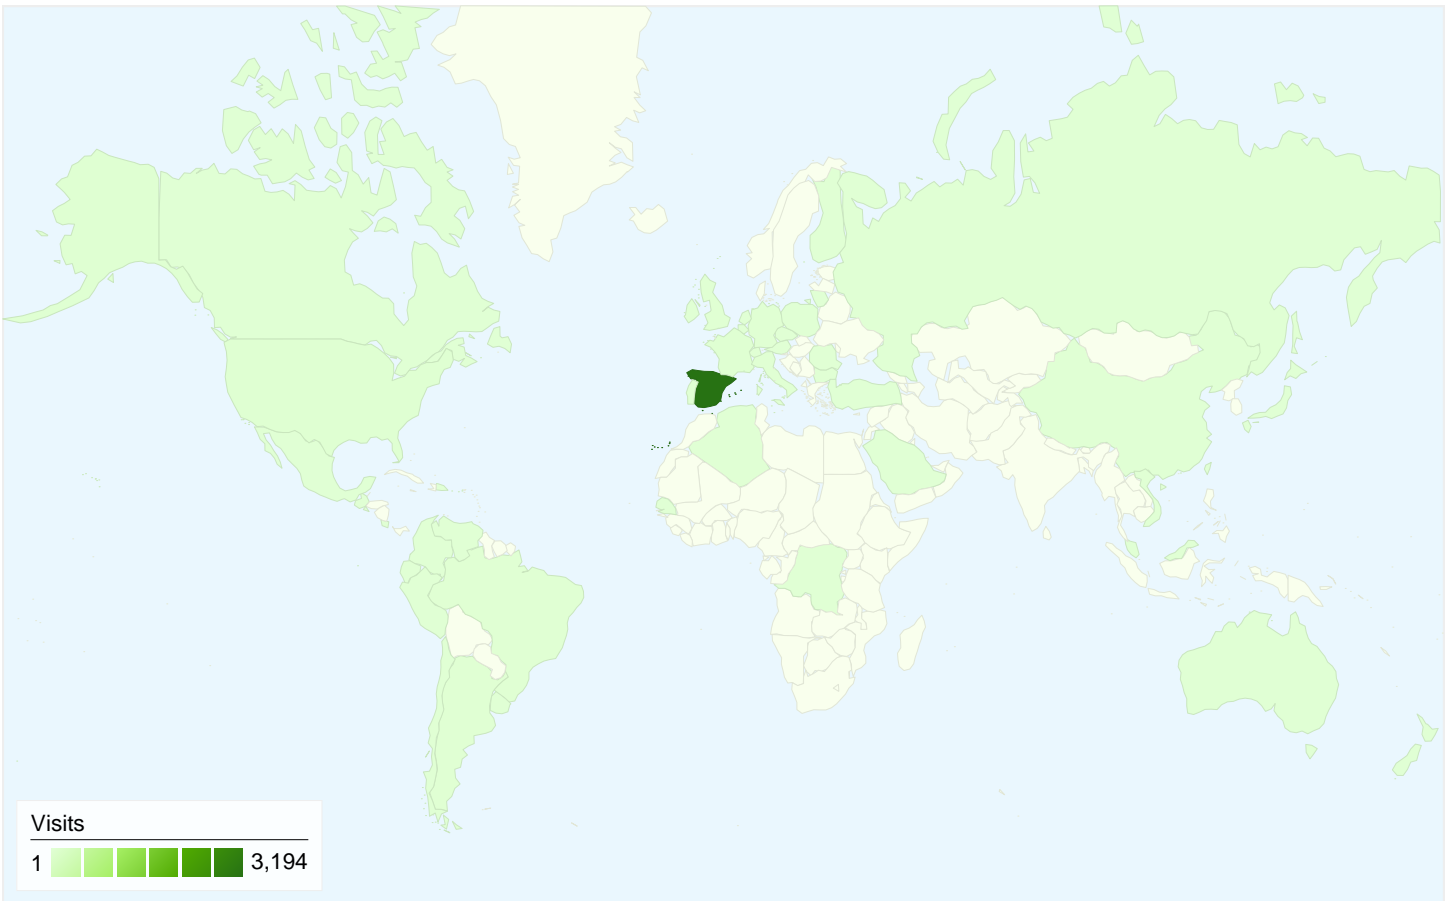

**All traffic sources sent a total of 3,428 visits**

-  **17.04%** Direct Traffic
-  **18.14%** Referring Sites
-  **64.82%** Search Engines

- **Search Engines**  
2,222.00 (64.82%)
- **Referring Sites**  
622.00 (18.14%)
- **Direct Traffic**  
584.00 (17.04%)

## Top Traffic Sources

Sources	Visits	% visits
google (organic)	2,160	63.01%
(direct) ((none))	584	17.04%
images.google.es (referral)	239	6.97%
facebook.com (referral)	64	1.87%
images.google.com (referral)	45	1.31%

## 3,428 visits came from 47 countries/territories

Site Usage

Country/Territory	Visits	Pages/Visit	Avg. Time on Site	% New Visits	Bounce Rate
<b>Spain</b>	<b>3,194</b>	6.07	00:04:24	66.25%	50.13%
France	24	2.75	00:00:56	87.50%	66.67%
United States	23	3.61	00:00:55	69.57%	56.52%
United Kingdom	17	3.53	00:04:16	76.47%	52.94%
Italy	16	13.75	00:01:21	81.25%	43.75%
Andorra	14	10.00	00:00:50	92.86%	78.57%
Germany	13	1.46	00:00:22	100.00%	69.23%
Argentina	11	1.45	00:00:25	100.00%	90.91%
Brazil	11	1.36	00:00:02	45.45%	63.64%