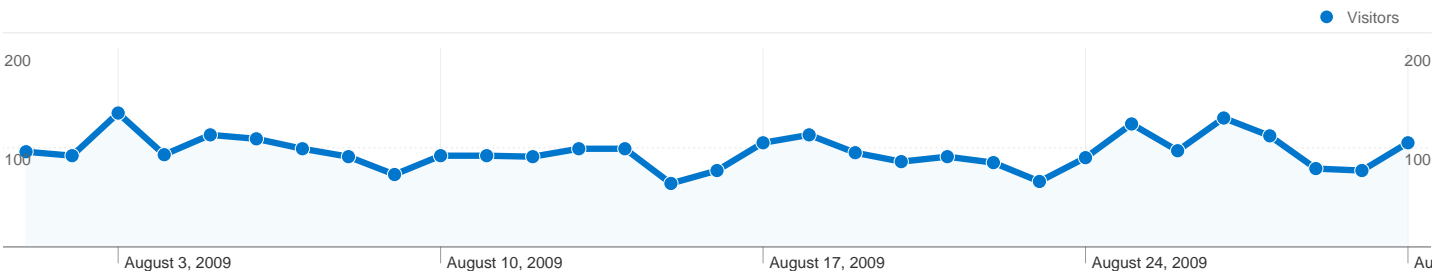

**Site Usage**

**3,428** Visits

**50.99%** Bounce Rate

**20,335** Pageviews

**00:04:12** Avg. Time on Site

**5.93** Pages/Visit

**67.53%** % New Visits

**Visitors Overview**

## 2,559 people visited this site

**3,428** Visits

**2,559** Absolute Unique Visitors

**20,335** Pageviews

**5.93** Average Pageviews

**00:04:12** Time on Site

**50.99%** Bounce Rate

**67.53%** New Visits

## 3,428 visits came from 47 countries/territories

Site Usage

Country/Territory	Visits	Pages/Visit	Avg. Time on Site	% New Visits	Bounce Rate
<b>Spain</b>	<b>3,194</b>	6.07	00:04:24	66.25%	50.13%
France	24	2.75	00:00:56	87.50%	66.67%
United States	23	3.61	00:00:55	69.57%	56.52%
United Kingdom	17	3.53	00:04:16	76.47%	52.94%
Italy	16	13.75	00:01:21	81.25%	43.75%
Andorra	14	10.00	00:00:50	92.86%	78.57%
Germany	13	1.46	00:00:22	100.00%	69.23%
Argentina	11	1.45	00:00:25	100.00%	90.91%
Brazil	11	1.36	00:00:02	45.45%	63.64%

**Search sent 2,222 total visits via 1,410 keywords**

**Site Usage**

Visits	Pages/Visit	Avg. Time on Site	% New Visits	Bounce Rate	
<b>2,222</b> % of Site Total: 64.82%	<b>5.58</b> Site Avg: 5.93 (-5.87%)	<b>00:03:55</b> Site Avg: 00:04:12 (-6.63%)	<b>76.01%</b> Site Avg: 67.53% (12.56%)	<b>58.37%</b> Site Avg: 50.99% (14.47%)	
Keyword	Visits	Pages/Visit	Avg. Time on Site	% New Visits	Bounce Rate
galtes de porc	74	1.51	00:00:31	83.78%	86.49%
xelu.net	64	16.25	00:06:33	18.75%	3.12%
zoo de barcelona fotos	53	15.02	00:22:15	0.00%	24.53%
xelu	40	8.68	00:03:46	42.50%	10.00%
amanida de patata	37	4.22	00:01:57	75.68%	62.16%
aperitius	28	7.39	00:03:58	82.14%	39.29%
pollastre al forn	23	1.52	00:00:53	91.30%	78.26%
fotos xevi vilardell	21	2.57	00:02:35	0.00%	9.52%
pastis de poma	21	3.71	00:02:34	52.38%	47.62%
pastis de xocolata	20	4.95	00:02:22	80.00%	55.00%
1 - 10 of 1,410					