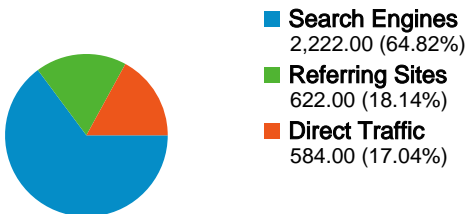

**Site Usage**

**3,428** Visits

**50.99%** Bounce Rate

**20,335** Pageviews

**00:04:12** Avg. Time on Site

**5.93** Pages/Visit

**67.53%** % New Visits

**Visitors Overview**

**Visitors**  
**2,559**

**Map Overlay world**

**AdWords Campaigns**

Campaign	Visits	% visits
There is no data for this view.		

**Traffic Sources Overview**

**Content Overview**

Pages	Pageviews	% Pageviews
/index2.php?idioma=catala	1,447	7.12%
/	440	2.16%
/html/links/links.php?idioma=cat	175	0.86%
/html/fotos/fotos.php?idioma=ca	166	0.82%
/html/cuina/cuina_fitxa.php?cui	128	0.63%

## 2,559 people visited this site

**3,428** Visits

**2,559** Absolute Unique Visitors

**20,335** Pageviews

**5.93** Average Pageviews

**00:04:12** Time on Site

**50.99%** Bounce Rate

**67.53%** New Visits

## 3,428 visits came from 47 countries/territories

Site Usage

Country/Territory	Visits	Pages/Visit	Avg. Time on Site	% New Visits	Bounce Rate
<b>Spain</b>	<b>3,194</b>	6.07	00:04:24	66.25%	50.13%
France	24	2.75	00:00:56	87.50%	66.67%
United States	23	3.61	00:00:55	69.57%	56.52%
United Kingdom	17	3.53	00:04:16	76.47%	52.94%
Italy	16	13.75	00:01:21	81.25%	43.75%
Andorra	14	10.00	00:00:50	92.86%	78.57%
Germany	13	1.46	00:00:22	100.00%	69.23%
Argentina	11	1.45	00:00:25	100.00%	90.91%
Brazil	11	1.36	00:00:02	45.45%	63.64%