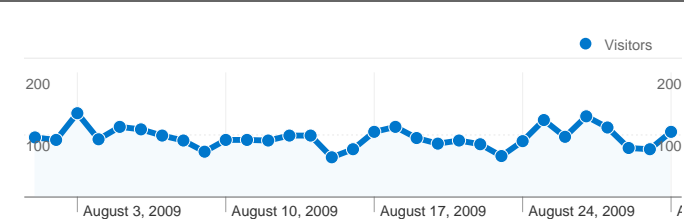

**Site Usage**

**3,428** Visits

**50.99%** Bounce Rate

**20,335** Pageviews

**00:04:12** Avg. Time on Site

**5.93** Pages/Visit

**67.53%** % New Visits

**Visitors Overview**

## 2,559 people visited this site

**3,428** Visits

**2,559** Absolute Unique Visitors

**20,335** Pageviews

**5.93** Average Pageviews

**00:04:12** Time on Site

**50.99%** Bounce Rate

**67.53%** New Visits

## 3,428 visits came from 47 countries/territories

Site Usage

Country/Territory	Visits	Pages/Visit	Avg. Time on Site	% New Visits	Bounce Rate
<b>Spain</b>	<b>3,194</b>	6.07	00:04:24	66.25%	50.13%
France	24	2.75	00:00:56	87.50%	66.67%
United States	23	3.61	00:00:55	69.57%	56.52%
United Kingdom	17	3.53	00:04:16	76.47%	52.94%
Italy	16	13.75	00:01:21	81.25%	43.75%
Andorra	14	10.00	00:00:50	92.86%	78.57%
Germany	13	1.46	00:00:22	100.00%	69.23%
Argentina	11	1.45	00:00:25	100.00%	90.91%
Brazil	11	1.36	00:00:02	45.45%	63.64%

**Search sent 2,222 total visits via 1,410 keywords**

**Site Usage**

Visits	Pages/Visit	Avg. Time on Site	% New Visits	Bounce Rate	
<b>2,222</b> % of Site Total: 64.82%	<b>5.58</b> Site Avg: 5.93 (-5.87%)	<b>00:03:55</b> Site Avg: 00:04:12 (-6.63%)	<b>76.01%</b> Site Avg: 67.53% (12.56%)	<b>58.37%</b> Site Avg: 50.99% (14.47%)	
Keyword	Visits	Pages/Visit	Avg. Time on Site	% New Visits	Bounce Rate
galtes de porc	74	1.51	00:00:31	83.78%	86.49%
xelu.net	64	16.25	00:06:33	18.75%	3.12%
zoo de barcelona fotos	53	15.02	00:22:15	0.00%	24.53%
xelu	40	8.68	00:03:46	42.50%	10.00%
amanida de patata	37	4.22	00:01:57	75.68%	62.16%
aperitius	28	7.39	00:03:58	82.14%	39.29%
pollastre al forn	23	1.52	00:00:53	91.30%	78.26%
fotos xevi vilardell	21	2.57	00:02:35	0.00%	9.52%
pastis de poma	21	3.71	00:02:34	52.38%	47.62%
pastis de xocolata	20	4.95	00:02:22	80.00%	55.00%
1 - 10 of 1,410					