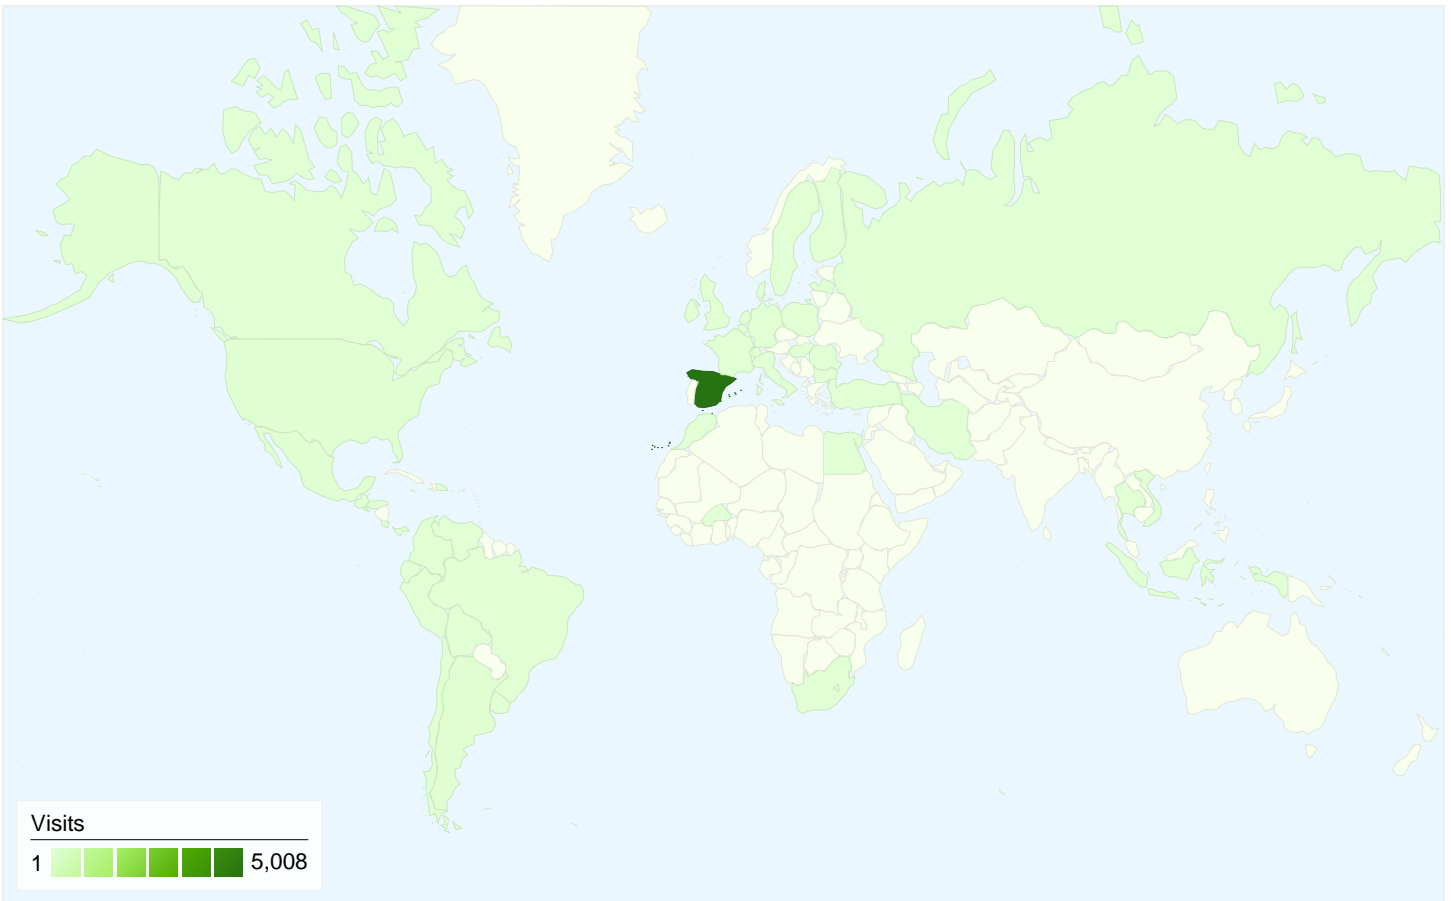

5,354 visits came from 50 countries/territories

Site Usage

Visits	Pages/Visit	Avg. Time on Site	% New Visits	Bounce Rate	
5,354 % of Site Total: 100.00%	3.81 Site Avg: 3.81 (0.00%)	00:03:42 Site Avg: 00:03:42 (0.00%)	61.19% Site Avg: 61.13% (0.09%)	48.19% Site Avg: 48.19% (0.00%)	
Country/Territory	Visits	Pages/Visit	Avg. Time on Site	% New Visits	Bounce Rate
Spain	5,008	3.93	00:03:53	59.15%	46.67%
Argentina	42	1.31	00:00:21	97.62%	83.33%
United States	37	4.38	00:02:27	67.57%	59.46%
Mexico	36	1.42	00:00:17	100.00%	77.78%
France	29	1.90	00:01:05	86.21%	65.52%
Chile	26	1.31	00:00:37	96.15%	84.62%
United Kingdom	21	2.62	00:02:37	76.19%	66.67%
Andorra	20	2.80	00:01:45	95.00%	55.00%
Germany	17	2.18	00:00:27	82.35%	52.94%
Colombia	16	1.56	00:00:36	100.00%	75.00%