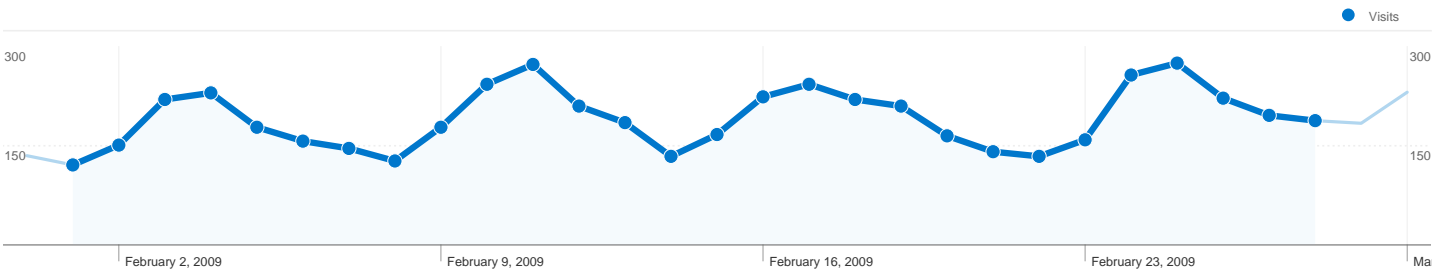

Site Usage

5,354 Visits

48.19% Bounce Rate

20,396 Pageviews

00:03:42 Avg. Time on Site

3.81 Pages/Visit

61.13% % New Visits

Visitors Overview

 **20,396** Pageviews

 **3.81** Average Pageviews

 **00:03:42** Time on Site

 **48.19%** Bounce Rate

 **61.13%** New Visits

Technical Profile

Browser	Visits	% visits	Connection Speed	Visits	% visits
Internet Explorer	3,047	56.91%	DSL	2,756	51.48%
Firefox	2,064	38.55%	Unknown	2,128	39.75%
Chrome	149	2.78%	Cable	255	4.76%
Safari	62	1.16%	Dialup	109	2.04%
Opera	17	0.32%	T1	106	1.98%

AdWords sent 0 visits via 0 campaigns

Site Usage

Visits 0 % of Site Total: 0.00%	Pages/Visit 0.00 Site Avg: 3.81 (-100.00%)	Avg. Time on Site 00:00:00 Site Avg: 00:03:42 (-100.00%)	% New Visits 0.00% Site Avg: 61.13% (-100.00%)	Bounce Rate 0.00% Site Avg: 48.19% (-100.00%)	
Campaign	Visits	Pages/Visit	Avg. Time on Site	% New Visits	Bounce Rate
There is no data for this view.					
1 - 0 of 0					

All traffic sources sent a total of 5,354 visits

-  **21.65%** Direct Traffic
-  **20.77%** Referring Sites
-  **57.58%** Search Engines

- **Search Engines**
3,083.00 (57.58%)
- **Direct Traffic**
1,159.00 (21.65%)
- **Referring Sites**
1,112.00 (20.77%)