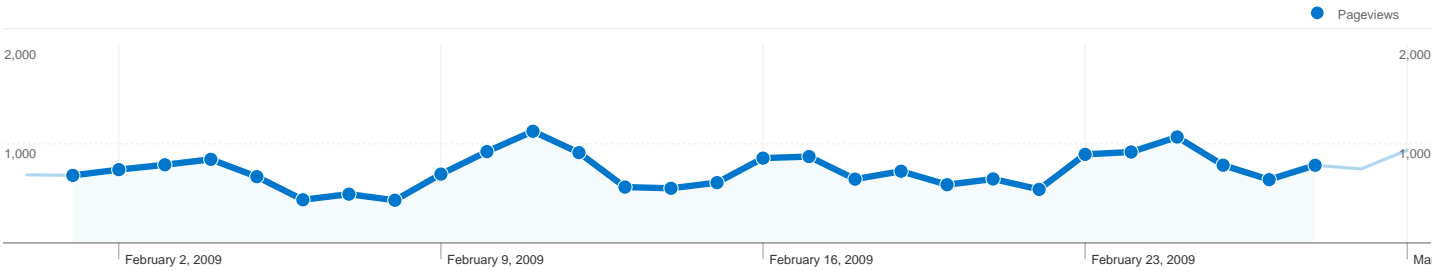

Pages on this site were viewed a total of 20,396 times

20,396 Pageviews

15,503 Unique Views

48.19% Bounce Rate

Top Content

Pages	Pageviews	% Pageviews
/index2.php?idioma=catala	2,477	12.14%
/	1,157	5.67%
/html/materials/materials_fitxa.php?idioma=catala&materials_ID=	632	3.10%
/html/materials/materials.php?idioma=catala	385	1.89%
/html/cuina/cuina_fitxa.php?cuina_ID=33&idioma=castella	252	1.24%