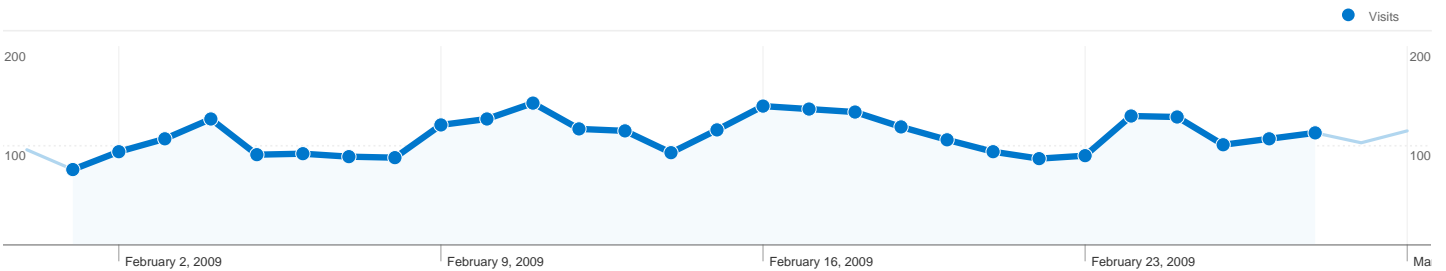

Pages on this site were viewed a total of 20,396 times

 **20,396** Pageviews

 **15,503** Unique Views

 **48.19%** Bounce Rate

Top Content

Pages	Pageviews	% Pageviews
/index2.php?idioma=catala	2,477	12.14%
/	1,157	5.67%
/html/materials/materials_fitxa.php?idioma=catala&materials_ID=	632	3.10%
/html/materials/materials.php?idioma=catala	385	1.89%
/html/cuina/cuina_fitxa.php?cuina_ID=33&idioma=castella	252	1.24%

Search sent 3,083 total visits via 1,744 keywords

Site Usage

Visits 3,083 % of Site Total: 57.58%	Pages/Visit 3.84 Site Avg: 3.81 (0.74%)	Avg. Time on Site 00:03:11 Site Avg: 00:03:42 (-13.89%)	% New Visits 70.52% Site Avg: 61.13% (15.35%)	Bounce Rate 51.57% Site Avg: 48.19% (7.02%)
---	--	--	--	--