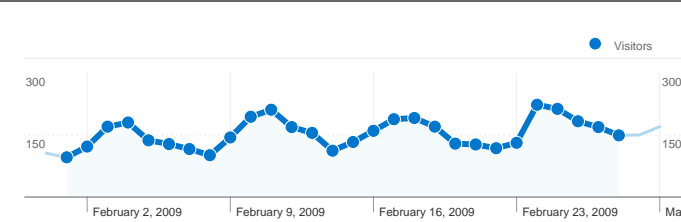

Site Usage

5,354 Visits

48.19% Bounce Rate

20,396 Pageviews

00:03:42 Avg. Time on Site

3.81 Pages/Visit

61.13% % New Visits

Visitors Overview

All traffic sources sent a total of 5,354 visits

-  **21.65%** Direct Traffic
-  **20.77%** Referring Sites
-  **57.58%** Search Engines

- **Search Engines**
3,083.00 (57.58%)
- **Direct Traffic**
1,159.00 (21.65%)
- **Referring Sites**
1,112.00 (20.77%)

Search sent 3,083 total visits via 1,744 keywords

Site Usage

Visits 3,083 % of Site Total: 57.58%	Pages/Visit 3.84 Site Avg: 3.81 (0.74%)	Avg. Time on Site 00:03:11 Site Avg: 00:03:42 (-13.89%)	% New Visits 70.52% Site Avg: 61.13% (15.35%)	Bounce Rate 51.57% Site Avg: 48.19% (7.02%)
---	--	--	--	--