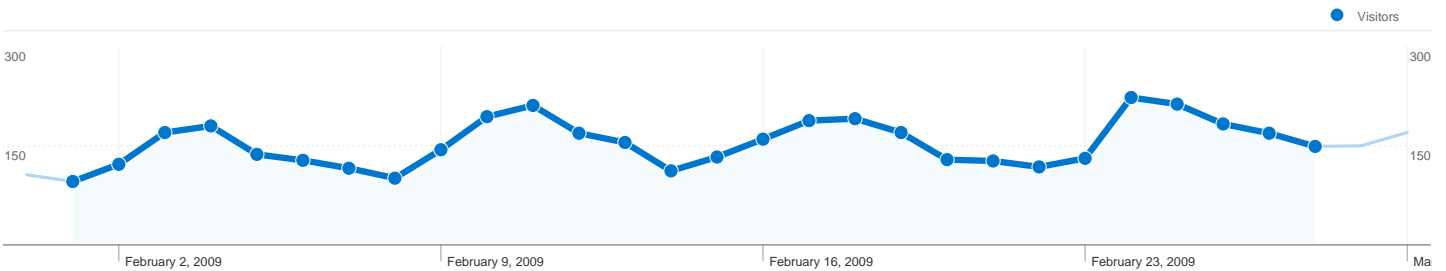

3,566 people visited this site

5,354 Visits

3,566 Absolute Unique Visitors

20,396 Pageviews

3.81 Average Pageviews

00:03:42 Time on Site

48.19% Bounce Rate

61.13% New Visits

Technical Profile

Browser	Visits	% visits	Connection Speed	Visits	% visits
Internet Explorer	3,047	56.91%	DSL	2,756	51.48%
Firefox	2,064	38.55%	Unknown	2,128	39.75%
Chrome	149	2.78%	Cable	255	4.76%
Safari	62	1.16%	Dialup	109	2.04%
Opera	17	0.32%	T1	106	1.98%