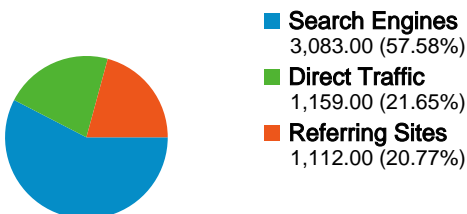

Site Usage

5,354 Visits

48.19% Bounce Rate

20,396 Pageviews

00:03:42 Avg. Time on Site

3.81 Pages/Visit

61.13% % New Visits

Visitors Overview

Visitors
3,566

Map Overlay world

AdWords Campaigns

Campaign	Visits	% visits
There is no data for this view.		

Traffic Sources Overview

Content Overview

Pages	Pageviews	% Pageviews
/index2.php?idioma=catala	2,477	12.14%
/	1,157	5.67%
/html/materials/materials_fitxa.p	632	3.10%
/html/materials/materials.php?id	385	1.89%
/html/cuina/cuina_fitxa.php?cui	252	1.24%

All traffic sources sent a total of 5,354 visits

-  **21.65%** Direct Traffic
-  **20.77%** Referring Sites
-  **57.58%** Search Engines

- **Search Engines**
3,083.00 (57.58%)
- **Direct Traffic**
1,159.00 (21.65%)
- **Referring Sites**
1,112.00 (20.77%)

Search sent 3,083 total visits via 1,744 keywords

Site Usage

Visits 3,083 % of Site Total: 57.58%	Pages/Visit 3.84 Site Avg: 3.81 (0.74%)	Avg. Time on Site 00:03:11 Site Avg: 00:03:42 (-13.89%)	% New Visits 70.52% Site Avg: 61.13% (15.35%)	Bounce Rate 51.57% Site Avg: 48.19% (7.02%)
---	--	--	--	--