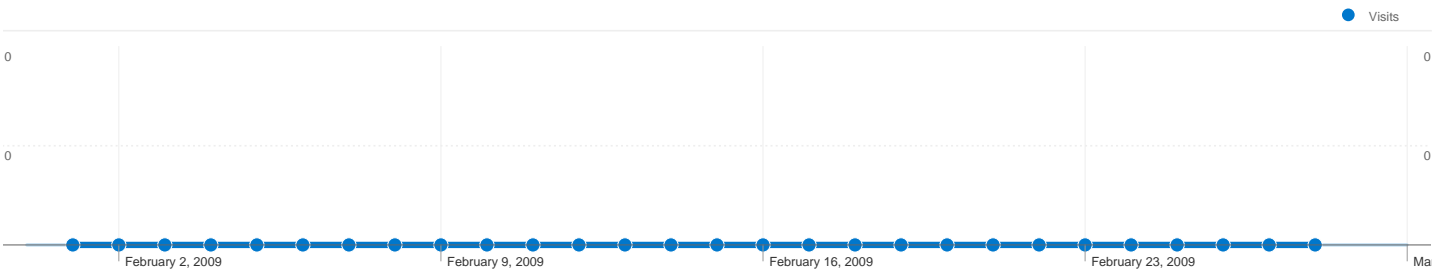

Site Usage

5,354 Visits

48.19% Bounce Rate

20,396 Pageviews

00:03:42 Avg. Time on Site

3.81 Pages/Visit

61.13% % New Visits

Visitors Overview

 **20,396** Pageviews

 **3.81** Average Pageviews

 **00:03:42** Time on Site

 **48.19%** Bounce Rate

 **61.13%** New Visits

Technical Profile

Browser	Visits	% visits	Connection Speed	Visits	% visits
Internet Explorer	3,047	56.91%	DSL	2,756	51.48%
Firefox	2,064	38.55%	Unknown	2,128	39.75%
Chrome	149	2.78%	Cable	255	4.76%
Safari	62	1.16%	Dialup	109	2.04%
Opera	17	0.32%	T1	106	1.98%

AdWords sent 0 visits via 0 campaigns

Site Usage

Visits 0 % of Site Total: 0.00%	Pages/Visit 0.00 Site Avg: 3.81 (-100.00%)	Avg. Time on Site 00:00:00 Site Avg: 00:03:42 (-100.00%)	% New Visits 0.00% Site Avg: 61.13% (-100.00%)	Bounce Rate 0.00% Site Avg: 48.19% (-100.00%)	
Campaign	Visits	Pages/Visit	Avg. Time on Site	% New Visits	Bounce Rate
There is no data for this view.					
1 - 0 of 0					

All traffic sources sent a total of 5,354 visits

-  **21.65%** Direct Traffic
-  **20.77%** Referring Sites
-  **57.58%** Search Engines

- **Search Engines**
3,083.00 (57.58%)
- **Direct Traffic**
1,159.00 (21.65%)
- **Referring Sites**
1,112.00 (20.77%)