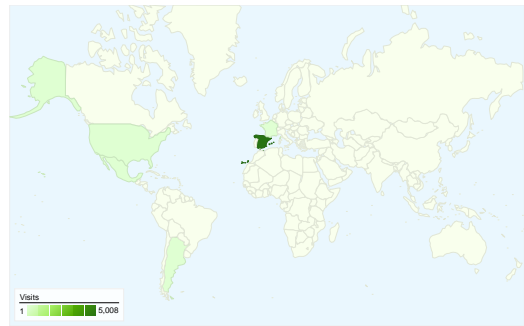

Site Usage

5,354 Visits

48.19% Bounce Rate

20,396 Pageviews

00:03:42 Avg. Time on Site

3.81 Pages/Visit

61.13% % New Visits

Visitors Overview

Visitors
3,566

Map Overlay world

AdWords Campaigns

Campaign	Visits	% visits
There is no data for this view.		

Traffic Sources Overview

Content Overview

Pages	Pageviews	% Pageviews
/index2.php?idioma=catala	2,477	12.14%
/	1,157	5.67%
/html/materials/materials_fitxa.p	632	3.10%
/html/materials/materials.php?id	385	1.89%
/html/cuina/cuina_fitxa.php?cui	252	1.24%

All traffic sources sent a total of 5,354 visits

-  **21.65%** Direct Traffic
-  **20.77%** Referring Sites
-  **57.58%** Search Engines

- **Search Engines**
3,083.00 (57.58%)
- **Direct Traffic**
1,159.00 (21.65%)
- **Referring Sites**
1,112.00 (20.77%)

Keywords	Visits	% visits
xelu	169	5.48%
galtes de porc	158	5.12%
xelu.net	158	5.12%
bunyols de vent	98	3.18%
pastis de xocolata	48	1.56%

5,354 visits came from 50 countries/territories

Site Usage

Visits	Pages/Visit	Avg. Time on Site	% New Visits	Bounce Rate	
5,354 % of Site Total: 100.00%	3.81 Site Avg: 3.81 (0.00%)	00:03:42 Site Avg: 00:03:42 (0.00%)	61.19% Site Avg: 61.13% (0.09%)	48.19% Site Avg: 48.19% (0.00%)	
Country/Territory	Visits	Pages/Visit	Avg. Time on Site	% New Visits	Bounce Rate
Spain	5,008	3.93	00:03:53	59.15%	46.67%
Argentina	42	1.31	00:00:21	97.62%	83.33%
United States	37	4.38	00:02:27	67.57%	59.46%
Mexico	36	1.42	00:00:17	100.00%	77.78%
France	29	1.90	00:01:05	86.21%	65.52%
Chile	26	1.31	00:00:37	96.15%	84.62%
United Kingdom	21	2.62	00:02:37	76.19%	66.67%
Andorra	20	2.80	00:01:45	95.00%	55.00%
Germany	17	2.18	00:00:27	82.35%	52.94%
Colombia	16	1.56	00:00:36	100.00%	75.00%