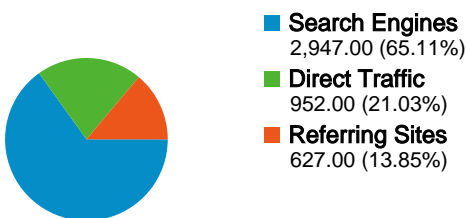

Site Usage

4,526 Visits

47.46% Bounce Rate

21,187 Pageviews

00:04:37 Avg. Time on Site

4.68 Pages/Visit

62.51% % New Visits

Visitors Overview

Visitors
3,148

Map Overlay world

AdWords Campaigns

Campaign	Visits	% visits
There is no data for this view.		

Traffic Sources Overview

Content Overview

Pages	Pageviews	% Pageviews
/index2.php?idioma=catala	2,806	13.24%
/	1,047	4.94%
/html/materials/materials_fitxa.p	313	1.48%
/html/materials/materials.php?id	300	1.42%
/html/cuina/cuina_fitxa.php?cui	240	1.13%

Keywords		
Keyword	Visits	% visits
galtes de porc	284	9.64%
xelu	146	4.95%
xelu.net	97	3.29%
pastis de xocolata	30	1.02%
coca de iogurt	22	0.75%

3,148 people visited this site

 **4,526** Visits

 **3,148** Absolute Unique Visitors

Search sent 2,947 total visits via 1,697 keywords

Site Usage

Visits 2,947 % of Site Total: 65.11%	Pages/Visit 4.18 Site Avg: 4.68 (-10.65%)	Avg. Time on Site 00:03:16 Site Avg: 00:04:37 (-29.28%)	% New Visits 72.55% Site Avg: 62.51% (16.07%)	Bounce Rate 55.01% Site Avg: 47.46% (15.90%)
--	---	---	---	--