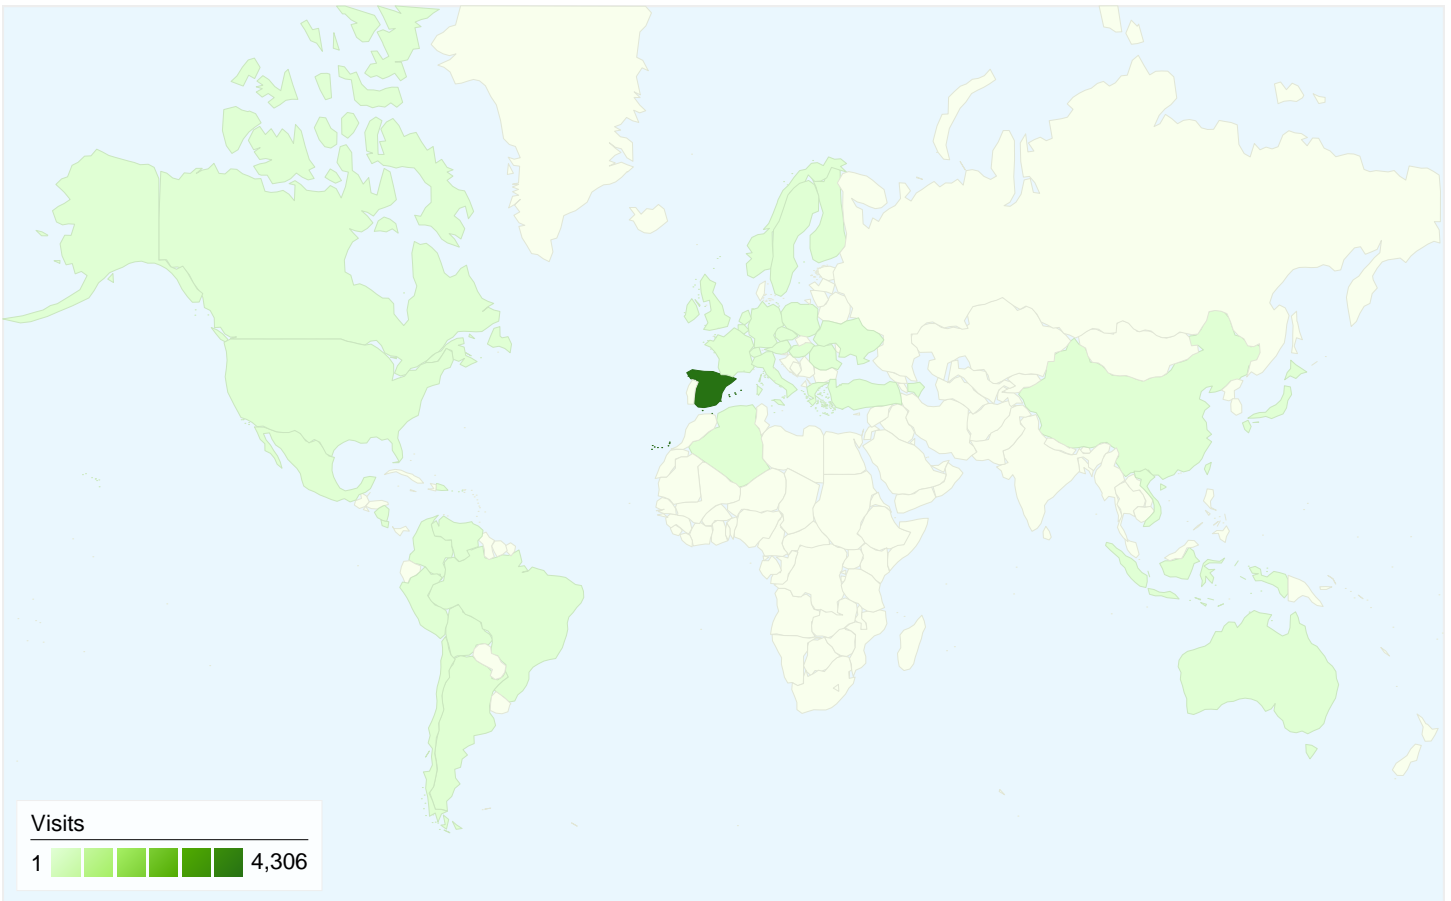

All traffic sources sent a total of 4,526 visits

-  21.03% Direct Traffic
-  13.85% Referring Sites
-  65.11% Search Engines

- Search Engines
2,947.00 (65.11%)
- Direct Traffic
952.00 (21.03%)
- Referring Sites
627.00 (13.85%)

4,526 visits came from 45 countries/territories

Site Usage

Visits	Pages/Visit	Avg. Time on Site	% New Visits	Bounce Rate	
4,526 % of Site Total: 100.00%	4.68 Site Avg: 4.68 (0.00%)	00:04:37 Site Avg: 00:04:37 (0.00%)	62.59% Site Avg: 62.51% (0.14%)	47.46% Site Avg: 47.46% (0.00%)	
Country/Territory	Visits	Pages/Visit	Avg. Time on Site	% New Visits	Bounce Rate
Spain	4,306	4.77	00:04:46	61.22%	46.70%
United Kingdom	23	2.91	00:02:06	78.26%	52.17%
France	19	5.63	00:03:09	84.21%	57.89%
Mexico	17	1.94	00:01:20	88.24%	58.82%
Argentina	16	5.88	00:04:39	100.00%	56.25%
Andorra	16	2.44	00:01:51	75.00%	75.00%
Chile	16	1.31	00:00:24	100.00%	81.25%
Germany	12	2.58	00:00:32	75.00%	75.00%
United States	10	1.40	00:02:50	100.00%	60.00%
Italy	10	5.90	00:01:59	80.00%	60.00%