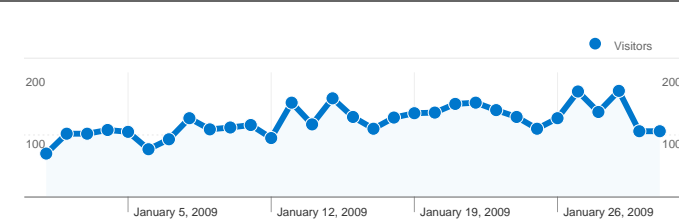

Site Usage

4,526 Visits

47.46% Bounce Rate

21,187 Pageviews

00:04:37 Avg. Time on Site

4.68 Pages/Visit

62.51% % New Visits

Visitors Overview

All traffic sources sent a total of 4,526 visits

-  21.03% Direct Traffic
-  13.85% Referring Sites
-  65.11% Search Engines

- Search Engines
2,947.00 (65.11%)
- Direct Traffic
952.00 (21.03%)
- Referring Sites
627.00 (13.85%)

4,526 visits came from 45 countries/territories

Site Usage

Visits	Pages/Visit	Avg. Time on Site	% New Visits	Bounce Rate	
4,526 % of Site Total: 100.00%	4.68 Site Avg: 4.68 (0.00%)	00:04:37 Site Avg: 00:04:37 (0.00%)	62.59% Site Avg: 62.51% (0.14%)	47.46% Site Avg: 47.46% (0.00%)	
Country/Territory	Visits	Pages/Visit	Avg. Time on Site	% New Visits	Bounce Rate
Spain	4,306	4.77	00:04:46	61.22%	46.70%
United Kingdom	23	2.91	00:02:06	78.26%	52.17%
France	19	5.63	00:03:09	84.21%	57.89%
Mexico	17	1.94	00:01:20	88.24%	58.82%
Argentina	16	5.88	00:04:39	100.00%	56.25%
Andorra	16	2.44	00:01:51	75.00%	75.00%
Chile	16	1.31	00:00:24	100.00%	81.25%
Germany	12	2.58	00:00:32	75.00%	75.00%
United States	10	1.40	00:02:50	100.00%	60.00%
Italy	10	5.90	00:01:59	80.00%	60.00%

Search sent 2,947 total visits via 1,697 keywords

Site Usage

Visits 2,947 % of Site Total: 65.11%	Pages/Visit 4.18 Site Avg: 4.68 (-10.65%)	Avg. Time on Site 00:03:16 Site Avg: 00:04:37 (-29.28%)	% New Visits 72.55% Site Avg: 62.51% (16.07%)	Bounce Rate 55.01% Site Avg: 47.46% (15.90%)
--	---	---	---	--