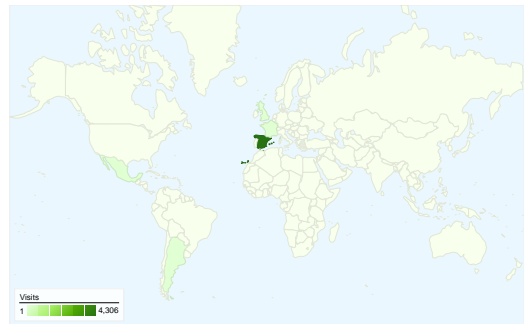

Site Usage

4,526 Visits

47.46% Bounce Rate

21,187 Pageviews

00:04:37 Avg. Time on Site

4.68 Pages/Visit

62.51% % New Visits

Visitors Overview

Visitors
3,148

Map Overlay world

AdWords Campaigns

Campaign	Visits	% visits
There is no data for this view.		

Traffic Sources Overview

Content Overview

Pages	Pageviews	% Pageviews
/index2.php?idioma=catala	2,806	13.24%
/	1,047	4.94%
/html/materials/materials_fitxa.p	313	1.48%
/html/materials/materials.php?id	300	1.42%
/html/cuina/cuina_fitxa.php?cui	240	1.13%

All traffic sources sent a total of 4,526 visits

-  21.03% Direct Traffic
-  13.85% Referring Sites
-  65.11% Search Engines

- Search Engines
2,947.00 (65.11%)
- Direct Traffic
952.00 (21.03%)
- Referring Sites
627.00 (13.85%)

4,526 visits came from 45 countries/territories

Site Usage

Visits	Pages/Visit	Avg. Time on Site	% New Visits	Bounce Rate	
4,526 % of Site Total: 100.00%	4.68 Site Avg: 4.68 (0.00%)	00:04:37 Site Avg: 00:04:37 (0.00%)	62.59% Site Avg: 62.51% (0.14%)	47.46% Site Avg: 47.46% (0.00%)	
Country/Territory	Visits	Pages/Visit	Avg. Time on Site	% New Visits	Bounce Rate
Spain	4,306	4.77	00:04:46	61.22%	46.70%
United Kingdom	23	2.91	00:02:06	78.26%	52.17%
France	19	5.63	00:03:09	84.21%	57.89%
Mexico	17	1.94	00:01:20	88.24%	58.82%
Argentina	16	5.88	00:04:39	100.00%	56.25%
Andorra	16	2.44	00:01:51	75.00%	75.00%
Chile	16	1.31	00:00:24	100.00%	81.25%
Germany	12	2.58	00:00:32	75.00%	75.00%
United States	10	1.40	00:02:50	100.00%	60.00%
Italy	10	5.90	00:01:59	80.00%	60.00%