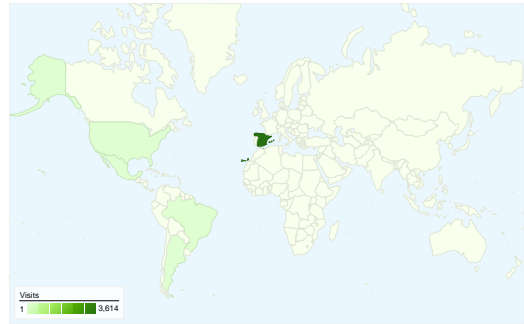

Site Usage

3,915 Visits

50.78% Bounce Rate

20,178 Pageviews

00:03:02 Avg. Time on Site

5.15 Pages/Visit

66.77% % New Visits

Visitors Overview

Visitors
2,917

Map Overlay world

AdWords Campaigns

Campaign	Visits	% visits
There is no data for this view.		

Traffic Sources Overview

Content Overview

Pages	Pageviews	% Pageviews
/index2.php?idioma=catala	1,409	6.98%
/	547	2.71%
/html/cuina/cuina_fitxa.php?cui	161	0.80%
/html/cuina/cuina.php?idioma=c	149	0.74%
/html/links/links.php?idioma=cat	148	0.73%

All traffic sources sent a total of 3,915 visits

 18.14% Direct Traffic

 19.69% Referring Sites

 62.17% Search Engines

- Search Engines
2,434.00 (62.17%)
- Referring Sites
771.00 (19.69%)
- Direct Traffic
710.00 (18.14%)

3,915 visits came from 47 countries/territories

Site Usage

Country/Territory	Visits	Pages/Visit	Avg. Time on Site	% New Visits	Bounce Rate
Spain	3,614	5.24	00:03:11	65.44%	49.50%
Brazil	39	1.10	00:00:04	17.95%	94.87%
United States	29	4.21	00:01:10	79.31%	58.62%
Argentina	28	1.43	00:00:06	100.00%	78.57%
Mexico	25	2.16	00:01:24	96.00%	40.00%
Germany	22	5.50	00:01:54	86.36%	68.18%
France	20	7.30	00:01:07	95.00%	90.00%
United Kingdom	19	7.05	00:01:49	89.47%	57.89%
Italy	15	13.87	00:02:22	80.00%	40.00%