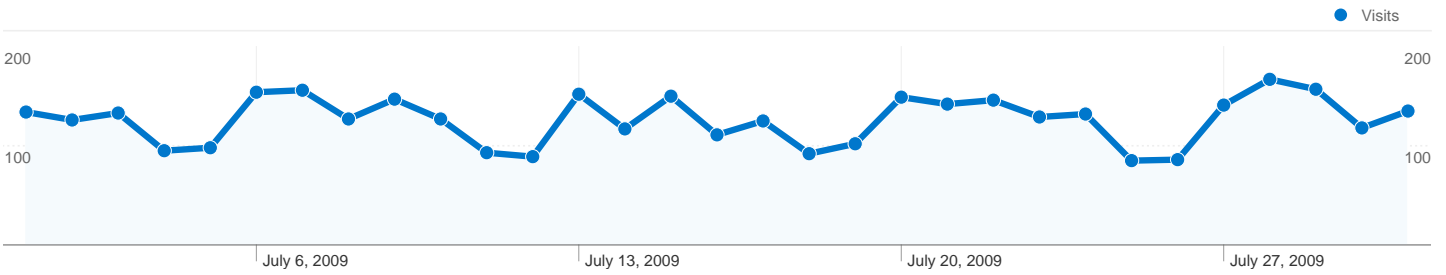

Site Usage

3,915 Visits

50.78% Bounce Rate

20,178 Pageviews

00:03:02 Avg. Time on Site

5.15 Pages/Visit

66.77% % New Visits

Visitors Overview

Keywords		
Keyword	Visits	% visits
galtes de porc	73	3.00%
xelu	60	2.47%
amanida de patata	59	2.42%
xelu.net	56	2.30%
pollastre al forn	28	1.15%

2,917 people visited this site

3,915 Visits

2,917 Absolute Unique Visitors

20,178 Pageviews

5.15 Average Pageviews

00:03:02 Time on Site

50.78% Bounce Rate

66.77% New Visits

Technical Profile

Browser	Visits	% visits	Connection Speed	Visits	% visits
Internet Explorer	2,265	57.85%	DSL	1,799	45.95%
Firefox	1,375	35.12%	Unknown	1,698	43.37%
Chrome	150	3.83%	Cable	208	5.31%
Safari	84	2.15%	Dialup	114	2.91%
Opera	25	0.64%	T1	96	2.45%

AdWords sent 0 visits via 0 campaigns

Site Usage

Visits 0 % of Site Total: 0.00%	Pages/Visit 0.00 Site Avg: 5.15 (-100.00%)	Avg. Time on Site 00:00:00 Site Avg: 00:03:02 (-100.00%)	% New Visits 0.00% Site Avg: 66.77% (-100.00%)	Bounce Rate 0.00% Site Avg: 50.78% (-100.00%)	
Campaign	Visits	Pages/Visit	Avg. Time on Site	% New Visits	Bounce Rate
There is no data for this view.					
					1 - 0 of 0