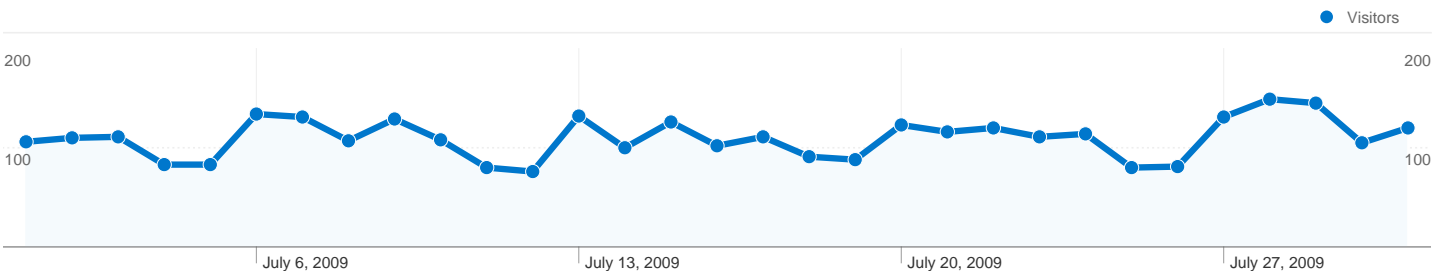

Site Usage

3,915 Visits

50.78% Bounce Rate

20,178 Pageviews

00:03:02 Avg. Time on Site

5.15 Pages/Visit

66.77% % New Visits

Visitors Overview

Keywords		
Keyword	Visits	% visits
galtes de porc	73	3.00%
xelu	60	2.47%
amanida de patata	59	2.42%
xelu.net	56	2.30%
pollastre al forn	28	1.15%

2,917 people visited this site

3,915 Visits

2,917 Absolute Unique Visitors

3,915 visits came from 47 countries/territories

Site Usage

Country/Territory	Visits	Pages/Visit	Avg. Time on Site	% New Visits	Bounce Rate
Spain	3,614	5.24	00:03:11	65.44%	49.50%
Brazil	39	1.10	00:00:04	17.95%	94.87%
United States	29	4.21	00:01:10	79.31%	58.62%
Argentina	28	1.43	00:00:06	100.00%	78.57%
Mexico	25	2.16	00:01:24	96.00%	40.00%
Germany	22	5.50	00:01:54	86.36%	68.18%
France	20	7.30	00:01:07	95.00%	90.00%
United Kingdom	19	7.05	00:01:49	89.47%	57.89%
Italy	15	13.87	00:02:22	80.00%	40.00%

Search sent 2,434 total visits via 1,579 keywords

Site Usage

Visits 2,434 % of Site Total: 62.17%	Pages/Visit 4.90 Site Avg: 5.15 (-4.84%)	Avg. Time on Site 00:02:22 Site Avg: 00:03:02 (-21.89%)	% New Visits 76.79% Site Avg: 66.77% (15.00%)	Bounce Rate 58.46% Site Avg: 50.78% (15.13%)	
Keyword	Visits	Pages/Visit	Avg. Time on Site	% New Visits	Bounce Rate
galtes de porc	73	2.38	00:02:02	76.71%	69.86%
xelu	60	6.92	00:02:44	26.67%	5.00%
amanida de patata	59	2.64	00:02:09	86.44%	61.02%
xelu.net	56	12.25	00:05:58	28.57%	3.57%
pollastre al forn	28	2.14	00:01:40	100.00%	75.00%
fotos xevi vilardell	26	2.15	00:02:40	0.00%	34.62%
pastis de xocolata	23	3.96	00:02:50	73.91%	39.13%
amanida de patates	15	1.60	00:00:26	100.00%	73.33%
bacalla amb all i oli	15	1.13	00:00:11	80.00%	86.67%
galtas de porc	14	1.50	00:02:06	92.86%	71.43%
1 - 10 of 1,579					