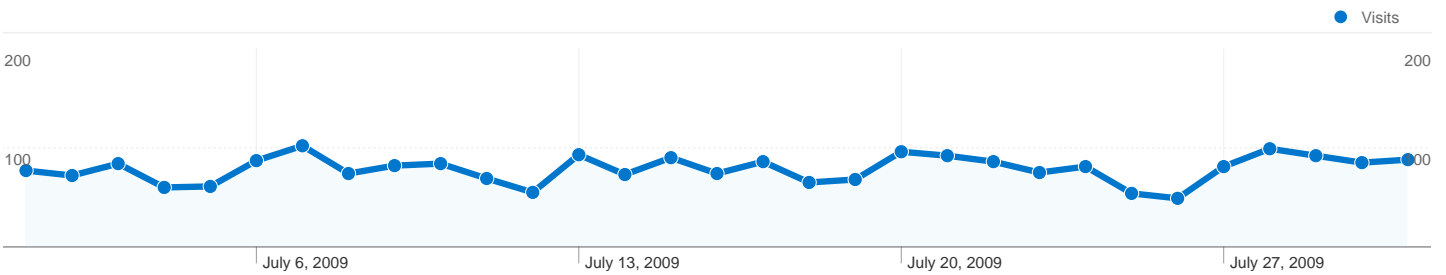

Site Usage

3,915 Visits

50.78% Bounce Rate

20,178 Pageviews

00:03:02 Avg. Time on Site

5.15 Pages/Visit

66.77% % New Visits

Visitors Overview

3,915 visits came from 47 countries/territories

Site Usage

Country/Territory	Visits	Pages/Visit	Avg. Time on Site	% New Visits	Bounce Rate
Spain	3,614	5.24	00:03:11	65.44%	49.50%
Brazil	39	1.10	00:00:04	17.95%	94.87%
United States	29	4.21	00:01:10	79.31%	58.62%
Argentina	28	1.43	00:00:06	100.00%	78.57%
Mexico	25	2.16	00:01:24	96.00%	40.00%
Germany	22	5.50	00:01:54	86.36%	68.18%
France	20	7.30	00:01:07	95.00%	90.00%
United Kingdom	19	7.05	00:01:49	89.47%	57.89%
Italy	15	13.87	00:02:22	80.00%	40.00%

Chile	13	6.15	00:02:29	100.00%	53.85%
					1 - 10 of 47

Pages on this site were viewed a total of 20,178 times

 **20,178** Pageviews

 **14,819** Unique Views

 **50.78%** Bounce Rate

Top Content

Pages	Pageviews	% Pageviews
/index2.php?idioma=catala	1,409	6.98%
/	547	2.71%
/html/cuina/cuina_fitxa.php?cuina_ID=33&idioma=castella	161	0.80%
/html/cuina/cuina.php?idioma=catala	149	0.74%
/html/links/links.php?idioma=catala	148	0.73%

Search sent 2,434 total visits via 1,579 keywords

Site Usage

Visits 2,434 % of Site Total: 62.17%	Pages/Visit 4.90 Site Avg: 5.15 (-4.84%)	Avg. Time on Site 00:02:22 Site Avg: 00:03:02 (-21.89%)	% New Visits 76.79% Site Avg: 66.77% (15.00%)	Bounce Rate 58.46% Site Avg: 50.78% (15.13%)	
Keyword	Visits	Pages/Visit	Avg. Time on Site	% New Visits	Bounce Rate
galtes de porc	73	2.38	00:02:02	76.71%	69.86%
xelu	60	6.92	00:02:44	26.67%	5.00%
amanida de patata	59	2.64	00:02:09	86.44%	61.02%
xelu.net	56	12.25	00:05:58	28.57%	3.57%
pollastre al forn	28	2.14	00:01:40	100.00%	75.00%
fotos xevi vilardell	26	2.15	00:02:40	0.00%	34.62%
pastis de xocolata	23	3.96	00:02:50	73.91%	39.13%
amanida de patates	15	1.60	00:00:26	100.00%	73.33%
bacalla amb all i oli	15	1.13	00:00:11	80.00%	86.67%
galtas de porc	14	1.50	00:02:06	92.86%	71.43%
1 - 10 of 1,579					