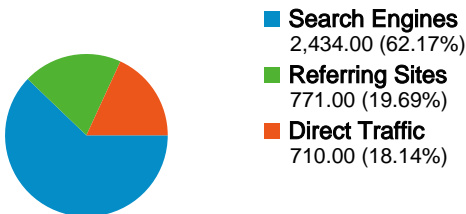

Site Usage

3,915 Visits

50.78% Bounce Rate

20,178 Pageviews

00:03:02 Avg. Time on Site

5.15 Pages/Visit

66.77% % New Visits

Visitors Overview

Visitors
2,917

Map Overlay world

AdWords Campaigns

Campaign	Visits	% visits
There is no data for this view.		

Traffic Sources Overview

Content Overview

Pages	Pageviews	% Pageviews
/index2.php?idioma=catala	1,409	6.98%
/	547	2.71%
/html/cuina/cuina_fitxa.php?cui	161	0.80%
/html/cuina/cuina.php?idioma=c	149	0.74%
/html/links/links.php?idioma=cat	148	0.73%

Keywords		
Keyword	Visits	% visits
galtes de porc	73	3.00%
xelu	60	2.47%
amanida de patata	59	2.42%
xelu.net	56	2.30%
pollastre al forn	28	1.15%

2,917 people visited this site

3,915 Visits

2,917 Absolute Unique Visitors

Search sent 2,434 total visits via 1,579 keywords

Site Usage

Visits 2,434 % of Site Total: 62.17%	Pages/Visit 4.90 Site Avg: 5.15 (-4.84%)	Avg. Time on Site 00:02:22 Site Avg: 00:03:02 (-21.89%)	% New Visits 76.79% Site Avg: 66.77% (15.00%)	Bounce Rate 58.46% Site Avg: 50.78% (15.13%)	
Keyword	Visits	Pages/Visit	Avg. Time on Site	% New Visits	Bounce Rate
galtes de porc	73	2.38	00:02:02	76.71%	69.86%
xelu	60	6.92	00:02:44	26.67%	5.00%
amanida de patata	59	2.64	00:02:09	86.44%	61.02%
xelu.net	56	12.25	00:05:58	28.57%	3.57%
pollastre al forn	28	2.14	00:01:40	100.00%	75.00%
fotos xevi vilardell	26	2.15	00:02:40	0.00%	34.62%
pastis de xocolata	23	3.96	00:02:50	73.91%	39.13%
amanida de patates	15	1.60	00:00:26	100.00%	73.33%
bacalla amb all i oli	15	1.13	00:00:11	80.00%	86.67%
galtas de porc	14	1.50	00:02:06	92.86%	71.43%
1 - 10 of 1,579					