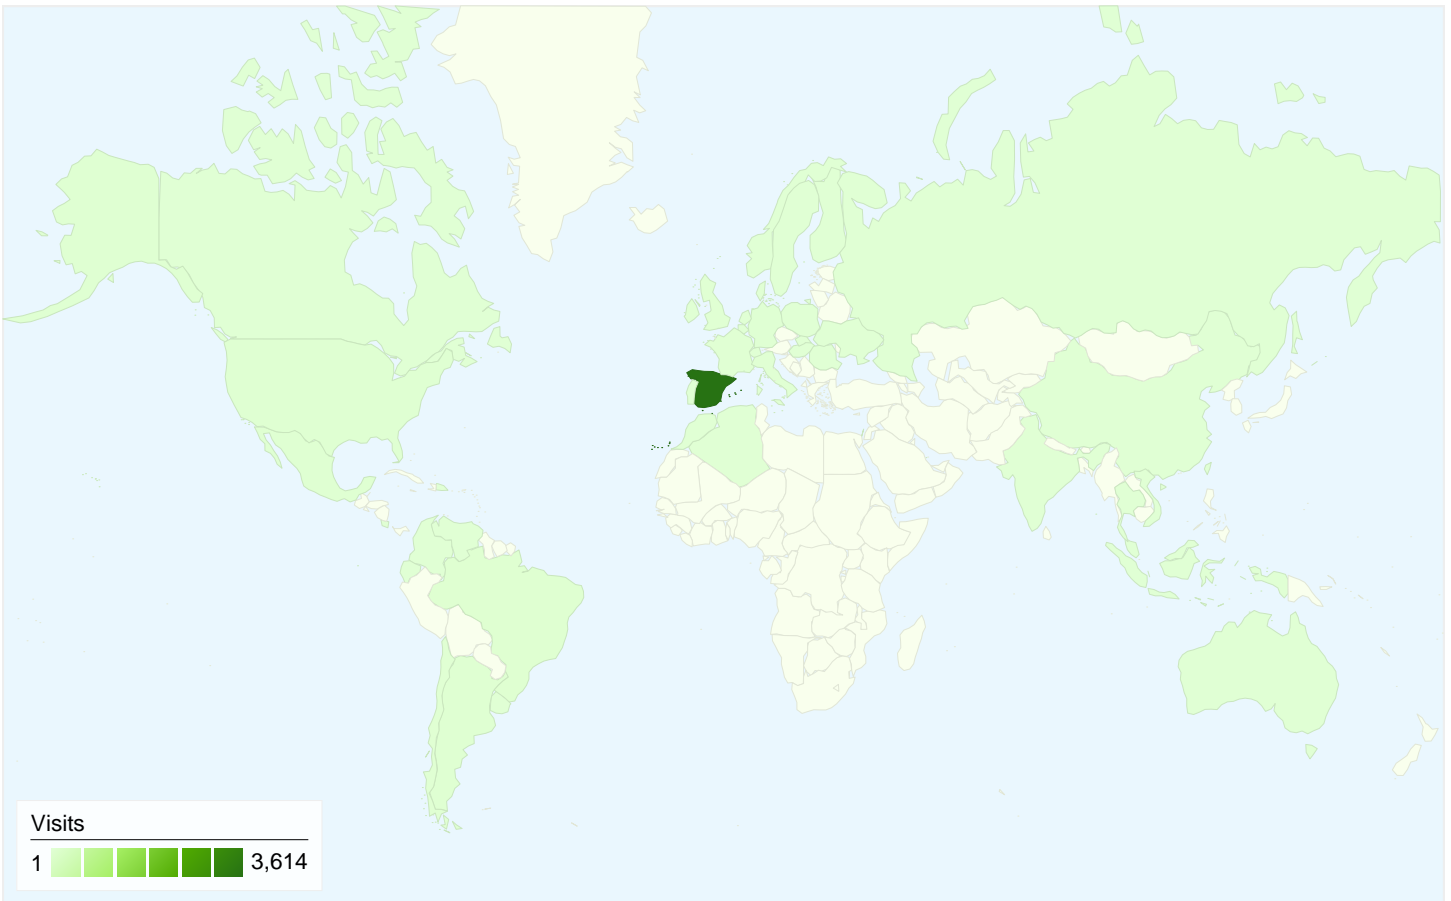

All traffic sources sent a total of 3,915 visits

 18.14% Direct Traffic

 19.69% Referring Sites

 62.17% Search Engines

- Search Engines
2,434.00 (62.17%)
- Referring Sites
771.00 (19.69%)
- Direct Traffic
710.00 (18.14%)

3,915 visits came from 47 countries/territories

Site Usage

Country/Territory	Visits	Pages/Visit	Avg. Time on Site	% New Visits	Bounce Rate
Spain	3,614	5.24	00:03:11	65.44%	49.50%
Brazil	39	1.10	00:00:04	17.95%	94.87%
United States	29	4.21	00:01:10	79.31%	58.62%
Argentina	28	1.43	00:00:06	100.00%	78.57%
Mexico	25	2.16	00:01:24	96.00%	40.00%
Germany	22	5.50	00:01:54	86.36%	68.18%
France	20	7.30	00:01:07	95.00%	90.00%
United Kingdom	19	7.05	00:01:49	89.47%	57.89%
Italy	15	13.87	00:02:22	80.00%	40.00%