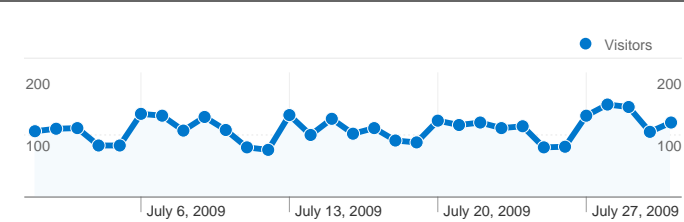

Site Usage

3,915 Visits

50.78% Bounce Rate

20,178 Pageviews

00:03:02 Avg. Time on Site

5.15 Pages/Visit

66.77% % New Visits

Visitors Overview

3,915 visits came from 47 countries/territories

Site Usage

Country/Territory	Visits	Pages/Visit	Avg. Time on Site	% New Visits	Bounce Rate
Spain	3,614	5.24	00:03:11	65.44%	49.50%
Brazil	39	1.10	00:00:04	17.95%	94.87%
United States	29	4.21	00:01:10	79.31%	58.62%
Argentina	28	1.43	00:00:06	100.00%	78.57%
Mexico	25	2.16	00:01:24	96.00%	40.00%
Germany	22	5.50	00:01:54	86.36%	68.18%
France	20	7.30	00:01:07	95.00%	90.00%
United Kingdom	19	7.05	00:01:49	89.47%	57.89%
Italy	15	13.87	00:02:22	80.00%	40.00%

Search sent 2,434 total visits via 1,579 keywords

Site Usage

Visits 2,434 % of Site Total: 62.17%	Pages/Visit 4.90 Site Avg: 5.15 (-4.84%)	Avg. Time on Site 00:02:22 Site Avg: 00:03:02 (-21.89%)	% New Visits 76.79% Site Avg: 66.77% (15.00%)	Bounce Rate 58.46% Site Avg: 50.78% (15.13%)	
Keyword	Visits	Pages/Visit	Avg. Time on Site	% New Visits	Bounce Rate
galtes de porc	73	2.38	00:02:02	76.71%	69.86%
xelu	60	6.92	00:02:44	26.67%	5.00%
amanida de patata	59	2.64	00:02:09	86.44%	61.02%
xelu.net	56	12.25	00:05:58	28.57%	3.57%
pollastre al forn	28	2.14	00:01:40	100.00%	75.00%
fotos xevi vilardell	26	2.15	00:02:40	0.00%	34.62%
pastis de xocolata	23	3.96	00:02:50	73.91%	39.13%
amanida de patates	15	1.60	00:00:26	100.00%	73.33%
bacalla amb all i oli	15	1.13	00:00:11	80.00%	86.67%
galtas de porc	14	1.50	00:02:06	92.86%	71.43%
1 - 10 of 1,579					