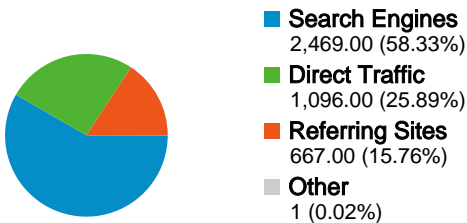

Site Usage

4,233 Visits

47.18% Bounce Rate

21,128 Pageviews

00:03:23 Avg. Time on Site

4.99 Pages/Visit

64.80% % New Visits

Visitors Overview

Visitors
3,046

Map Overlay world

AdWords Campaigns

Campaign	Visits	% visits
There is no data for this view.		

Traffic Sources Overview

Content Overview

Pages	Pageviews	% Pageviews
/index2.php?idioma=catala	1,914	9.06%
/	719	3.40%
/html/links/links.php?idioma=cat	298	1.41%
/html/materials/materials.php?id	244	1.15%
/html/materials/materials_fitxa.p	149	0.71%

Keywords		
Keyword	Visits	% visits
xelu	98	3.97%
xelu.net	78	3.16%
galtes de porc	67	2.71%
amanida de patata	50	2.03%
pollastre al forn	22	0.89%

3,046 people visited this site

4,233 Visits

3,046 Absolute Unique Visitors

All traffic sources sent a total of 4,233 visits

-  **25.89%** Direct Traffic
-  **15.76%** Referring Sites
-  **58.33%** Search Engines

- **Search Engines**
2,469.00 (58.33%)
- **Direct Traffic**
1,096.00 (25.89%)
- **Referring Sites**
667.00 (15.76%)
- **Other**
1 (0.02%)