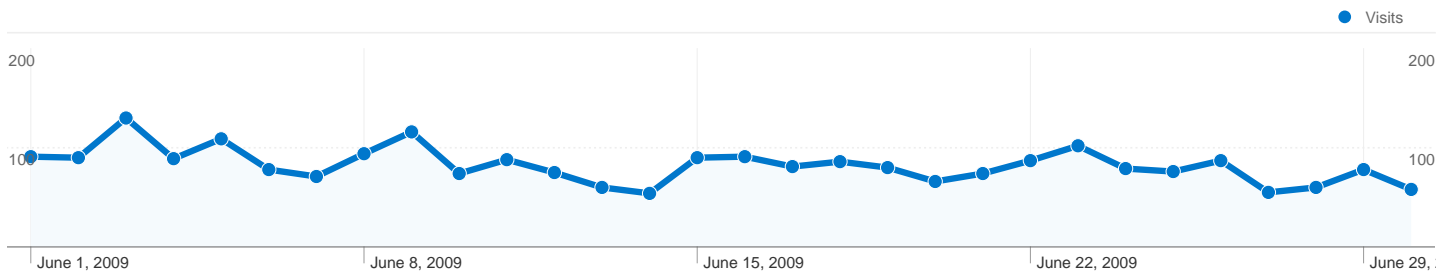

Keywords	Visits	% visits
xelu	98	3.97%
xelu.net	78	3.16%
galtes de porc	67	2.71%
amanida de patata	50	2.03%
pollastre al forn	22	0.89%

4,233 visits came from 55 countries/territories

Site Usage

Country/Territory	Visits	Pages/Visit	Avg. Time on Site	% New Visits	Bounce Rate
Spain	3,928	5.04	00:03:28	62.70%	46.97%
Mexico	39	3.21	00:01:25	97.44%	43.59%
United States	24	1.54	00:00:15	87.50%	70.83%
Argentina	22	1.55	00:01:06	95.45%	59.09%
Germany	22	6.82	00:08:06	72.73%	27.27%
Chile	21	2.14	00:00:54	100.00%	42.86%
Andorra	15	3.40	00:01:44	86.67%	53.33%
Venezuela	13	4.85	00:01:22	100.00%	46.15%
United Kingdom	13	2.38	00:01:15	76.92%	69.23%

Italy	13	5.62	00:02:35	100.00%	38.46%
					1 - 10 of 55

Pages on this site were viewed a total of 21,128 times

 **21,128 Pageviews**

 **16,096 Unique Views**

 **47.18% Bounce Rate**

Top Content

Pages	Pageviews	% Pageviews
/index2.php?idioma=catala	1,914	9.06%
/	719	3.40%
/html/links/links.php?idioma=catala	298	1.41%
/html/materials/materials.php?idioma=catala	244	1.15%
/html/materials/materials_fitxa.php?materials_ID=15&idioma=cata	149	0.71%

Search sent 2,469 total visits via 1,578 keywords

Site Usage

Visits	Pages/Visit	Avg. Time on Site	% New Visits	Bounce Rate	
2,469 % of Site Total: 58.33%	4.55 Site Avg: 4.99 (-8.86%)	00:02:21 Site Avg: 00:03:23 (-30.21%)	75.46% Site Avg: 64.80% (16.44%)	56.74% Site Avg: 47.18% (20.28%)	
Keyword	Visits	Pages/Visit	Avg. Time on Site	% New Visits	Bounce Rate
xelu	98	7.27	00:05:43	21.43%	12.24%
xelu.net	78	7.15	00:03:40	24.36%	5.13%
galtes de porc	67	2.54	00:01:49	68.66%	68.66%
amanida de patata	50	1.90	00:01:11	90.00%	60.00%
pollastre al forn	22	1.32	00:00:24	100.00%	81.82%
pasta de full	21	5.95	00:05:13	85.71%	57.14%
galtas de porc	18	1.83	00:01:47	88.89%	61.11%
pastis de xocolata	18	4.17	00:02:18	77.78%	77.78%
fotos xevi vilardell	16	2.31	00:04:02	0.00%	18.75%
aperitius	14	3.93	00:01:11	71.43%	50.00%