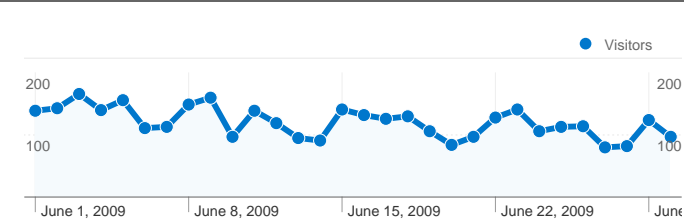

Site Usage

4,233 Visits

47.18% Bounce Rate

21,128 Pageviews

00:03:23 Avg. Time on Site

4.99 Pages/Visit

64.80% % New Visits

Visitors Overview