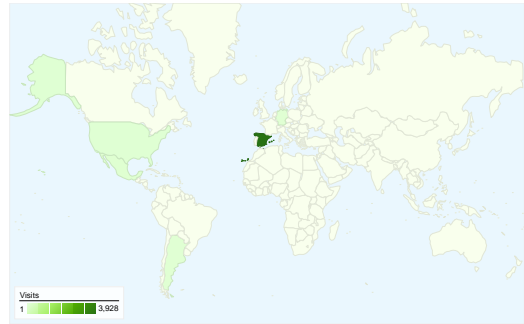

Site Usage

4,233 Visits

47.18% Bounce Rate

21,128 Pageviews

00:03:23 Avg. Time on Site

4.99 Pages/Visit

64.80% % New Visits

Visitors Overview

Visitors
3,046

Map Overlay world

AdWords Campaigns

Campaign	Visits	% visits
There is no data for this view.		

Traffic Sources Overview

Content Overview

Pages	Pageviews	% Pageviews
/index2.php?idioma=catala	1,914	9.06%
/	719	3.40%
/html/links/links.php?idioma=cat	298	1.41%
/html/materials/materials.php?id	244	1.15%
/html/materials/materials_fitxa.p	149	0.71%

All traffic sources sent a total of 4,233 visits

-  **25.89%** Direct Traffic
-  **15.76%** Referring Sites
-  **58.33%** Search Engines

- **Search Engines**
2,469.00 (58.33%)
- **Direct Traffic**
1,096.00 (25.89%)
- **Referring Sites**
667.00 (15.76%)
- **Other**
1 (0.02%)

Top Traffic Sources

Sources	Visits	% visits
google (organic)	2,399	56.67%
(direct) ((none))	1,096	25.89%
images.google.es (referral)	303	7.16%
facebook.com (referral)	48	1.13%
mail.google.com (referral)	40	0.94%