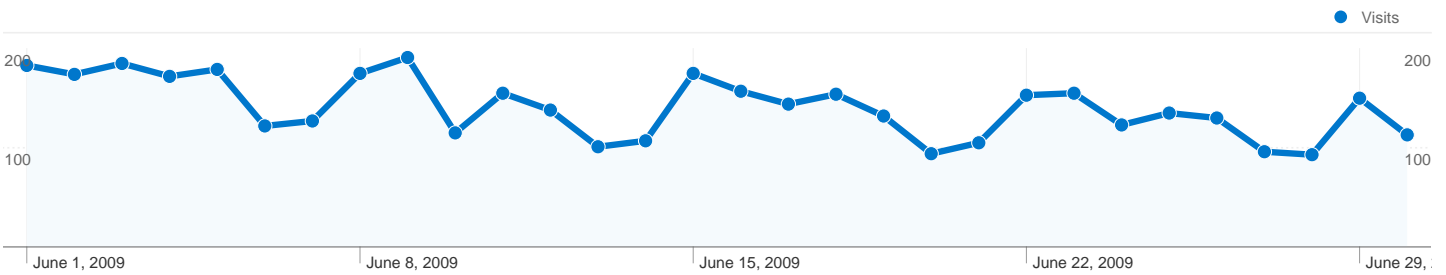

Site Usage

4,233 Visits

47.18% Bounce Rate

21,128 Pageviews

00:03:23 Avg. Time on Site

4.99 Pages/Visit

64.80% % New Visits

Visitors Overview

Keywords		
Keyword	Visits	% visits
xelu	98	3.97%
xelu.net	78	3.16%
galtes de porc	67	2.71%
amanida de patata	50	2.03%
pollastre al forn	22	0.89%

3,046 people visited this site

4,233 Visits

3,046 Absolute Unique Visitors

21,128 Pageviews

4.99 Average Pageviews

00:03:23 Time on Site

47.18% Bounce Rate

64.80% New Visits

Technical Profile

Browser	Visits	% visits	Connection Speed	Visits	% visits
Internet Explorer	2,429	57.38%	Unknown	1,927	45.52%
Firefox	1,505	35.55%	DSL	1,867	44.11%
Chrome	175	4.13%	Cable	252	5.95%
Safari	80	1.89%	Dialup	107	2.53%
Opera	31	0.73%	T1	80	1.89%

AdWords sent 0 visits via 0 campaigns

Site Usage

Visits 0 % of Site Total: 0.00%	Pages/Visit 0.00 Site Avg: 4.99 (-100.00%)	Avg. Time on Site 00:00:00 Site Avg: 00:03:23 (-100.00%)	% New Visits 0.00% Site Avg: 64.80% (-100.00%)	Bounce Rate 0.00% Site Avg: 47.18% (-100.00%)		
Campaign		Visits	Pages/Visit	Avg. Time on Site	% New Visits	Bounce Rate
There is no data for this view.						
						1 - 0 of 0