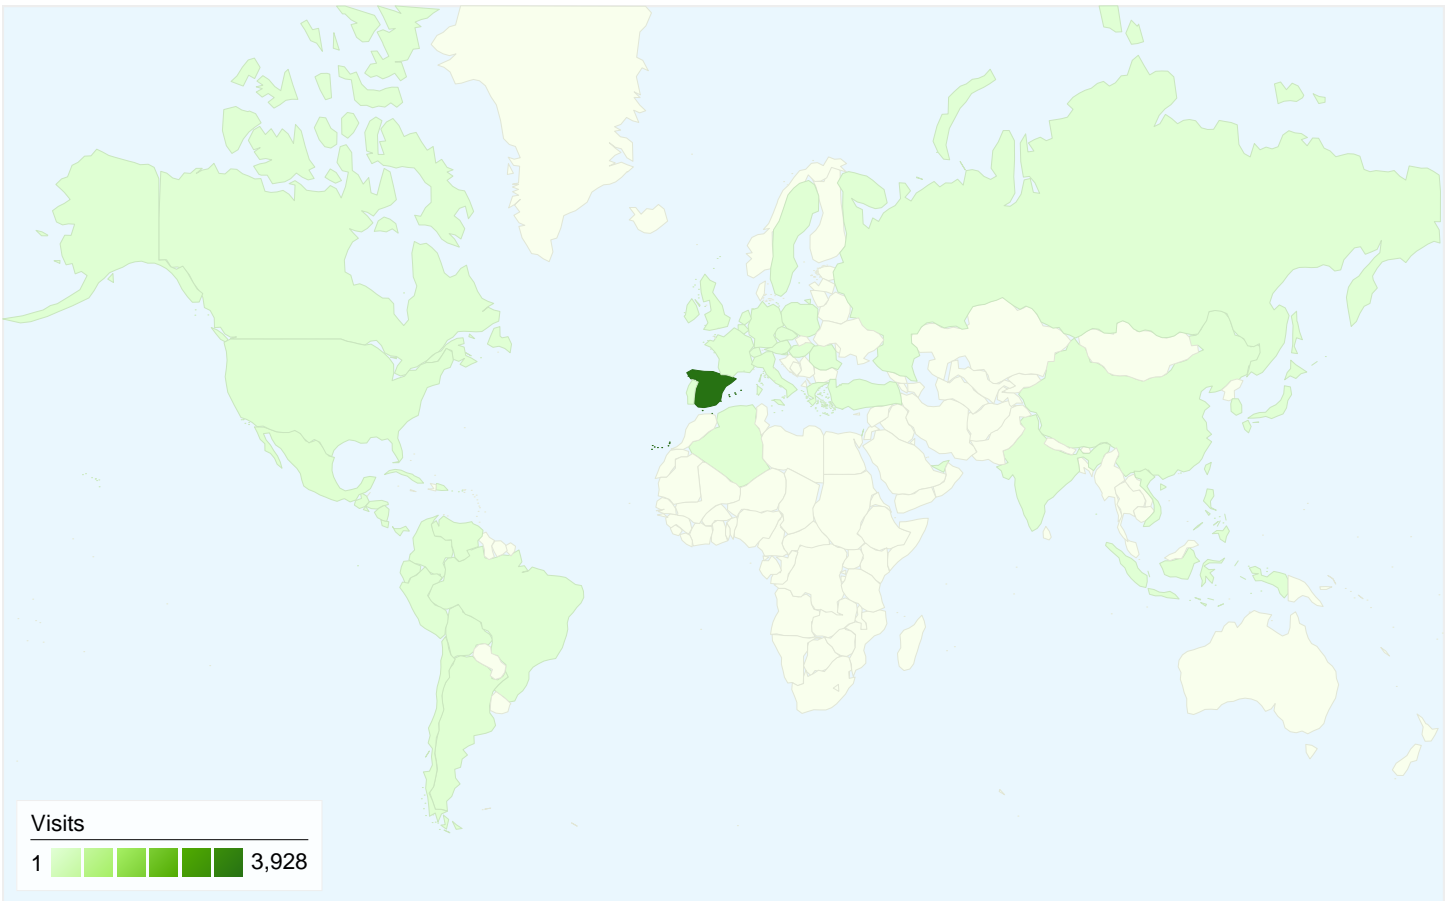

4,233 visits came from 55 countries/territories

Site Usage

Country/Territory	Visits	Pages/Visit	Avg. Time on Site	% New Visits	Bounce Rate
Spain	3,928	5.04	00:03:28	62.70%	46.97%
Mexico	39	3.21	00:01:25	97.44%	43.59%
United States	24	1.54	00:00:15	87.50%	70.83%
Argentina	22	1.55	00:01:06	95.45%	59.09%
Germany	22	6.82	00:08:06	72.73%	27.27%
Chile	21	2.14	00:00:54	100.00%	42.86%
Andorra	15	3.40	00:01:44	86.67%	53.33%
Venezuela	13	4.85	00:01:22	100.00%	46.15%
United Kingdom	13	2.38	00:01:15	76.92%	69.23%