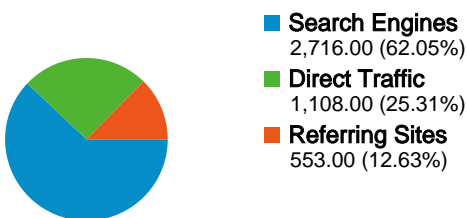

Traffic Sources Overview

Content Overview

Pages	Pageviews	% Pageviews
/index2.php?idioma=catala	1,863	10.07%
/	865	4.68%
/html/links/links.php?idioma=cat	291	1.57%
/html/materials/materials.php?id	223	1.21%
/html/cuina/cuina_fitxa.php?cui	210	1.14%