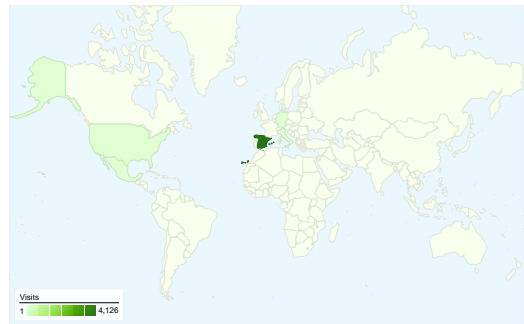

**Site Usage**

**4,377** Visits

**48.16%** Bounce Rate

**18,492** Pageviews

**00:03:04** Avg. Time on Site

**4.22** Pages/Visit

**63.88%** % New Visits

**Visitors Overview**

**Visitors**  
**3,124**

**Map Overlay world**

**AdWords Campaigns**

| Campaign                        | Visits | % visits |
|---------------------------------|--------|----------|
| There is no data for this view. |        |          |

All traffic sources sent a total of 4,377 visits

-  25.31% Direct Traffic
-  12.63% Referring Sites
-  62.05% Search Engines

- Search Engines  
2,716.00 (62.05%)
- Direct Traffic  
1,108.00 (25.31%)
- Referring Sites  
553.00 (12.63%)

## 4,377 visits came from 55 countries/territories