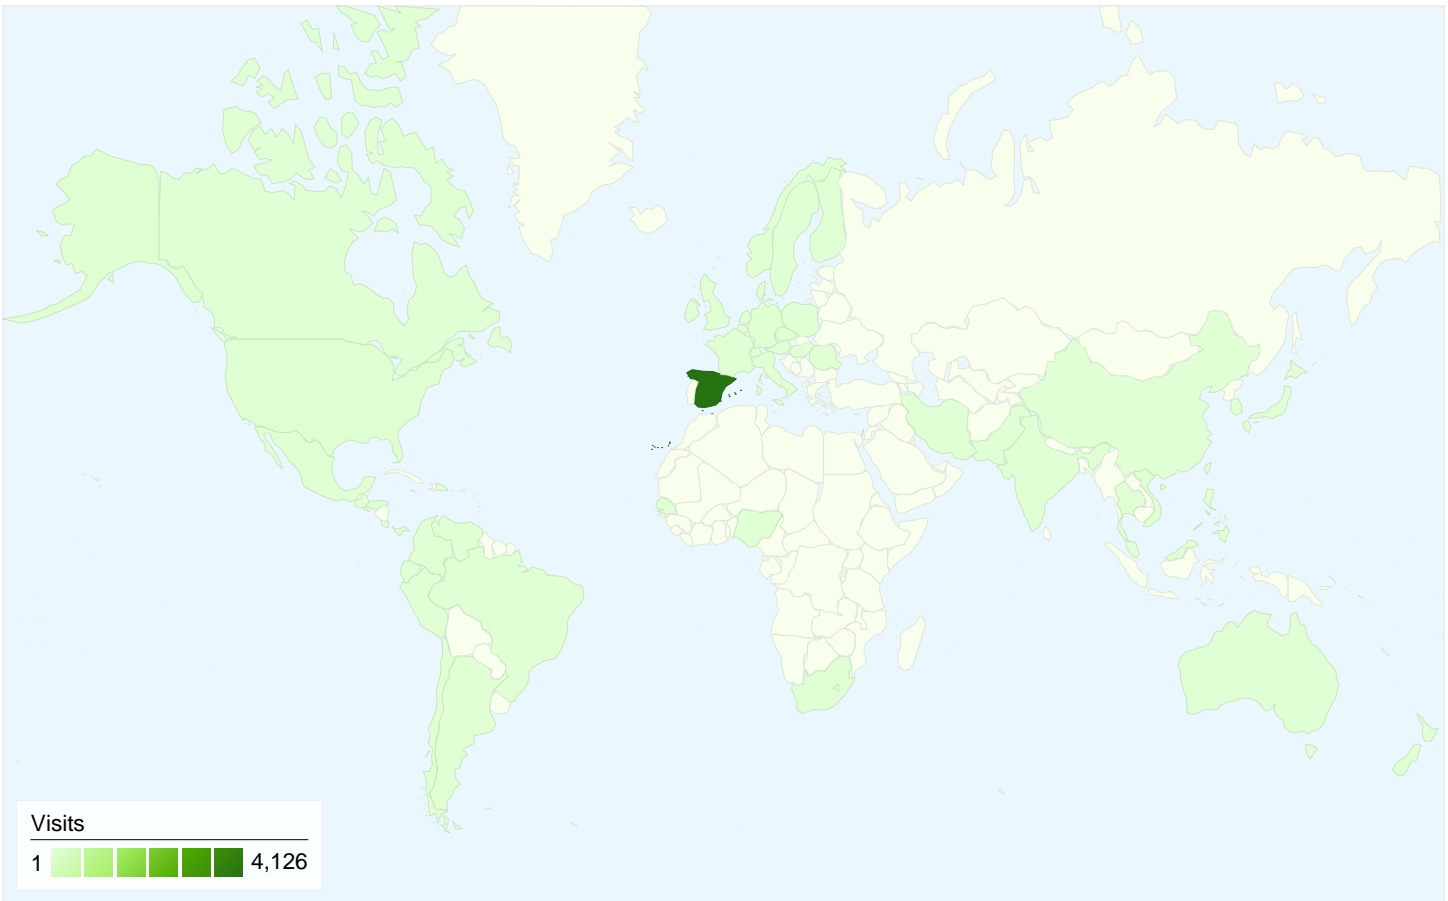

All traffic sources sent a total of 4,377 visits

-  25.31% Direct Traffic
-  12.63% Referring Sites
-  62.05% Search Engines

- Search Engines  
2,716.00 (62.05%)
- Direct Traffic  
1,108.00 (25.31%)
- Referring Sites  
553.00 (12.63%)

## 4,377 visits came from 55 countries/territories