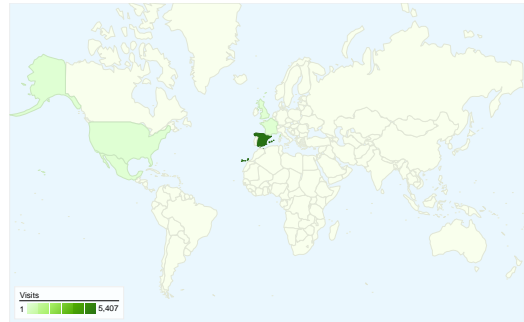

Site Usage

5,740 Visits

47.49% Bounce Rate

26,247 Pageviews

00:03:51 Avg. Time on Site

4.57 Pages/Visit

61.31% % New Visits

Visitors Overview

Visitors
3,875

Map Overlay world

AdWords Campaigns

Campaign	Visits	% visits
There is no data for this view.		

Traffic Sources Overview

Content Overview

Pages	Pageviews	% Pageviews
/index2.php?idioma=catala	2,659	10.13%
/	1,150	4.38%
/html/materials/materials_fitxa.p	358	1.36%
/html/materials/materials.php?id	330	1.26%
/html/cuina/cuina_fitxa.php?cui	309	1.18%

All traffic sources sent a total of 5,740 visits

-  **23.43%** Direct Traffic
-  **15.91%** Referring Sites
-  **60.64%** Search Engines

- **Search Engines**
3,481.00 (60.64%)
- **Direct Traffic**
1,345.00 (23.43%)
- **Referring Sites**
913.00 (15.91%)
- **Other**
1 (0.02%)

5,740 visits came from 54 countries/territories

Site Usage

Visits	Pages/Visit	Avg. Time on Site	% New Visits	Bounce Rate	
5,740 % of Site Total: 100.00%	4.57 Site Avg: 4.57 (0.00%)	00:03:51 Site Avg: 00:03:51 (0.00%)	61.38% Site Avg: 61.31% (0.11%)	47.49% Site Avg: 47.49% (0.00%)	
Country/Territory	Visits	Pages/Visit	Avg. Time on Site	% New Visits	Bounce Rate
Spain	5,407	4.68	00:03:44	59.83%	46.62%
France	38	3.11	00:01:09	89.47%	50.00%
United States	32	3.12	00:39:54	87.50%	71.88%
Mexico	28	1.43	00:00:10	100.00%	67.86%
United Kingdom	28	3.25	00:02:00	89.29%	57.14%
Germany	27	4.70	00:02:25	55.56%	37.04%
Argentina	23	1.35	00:00:21	95.65%	78.26%
Andorra	13	4.00	00:04:09	92.31%	38.46%
Colombia	10	1.20	00:00:03	100.00%	80.00%
Venezuela	8	1.00	00:00:00	100.00%	100.00%