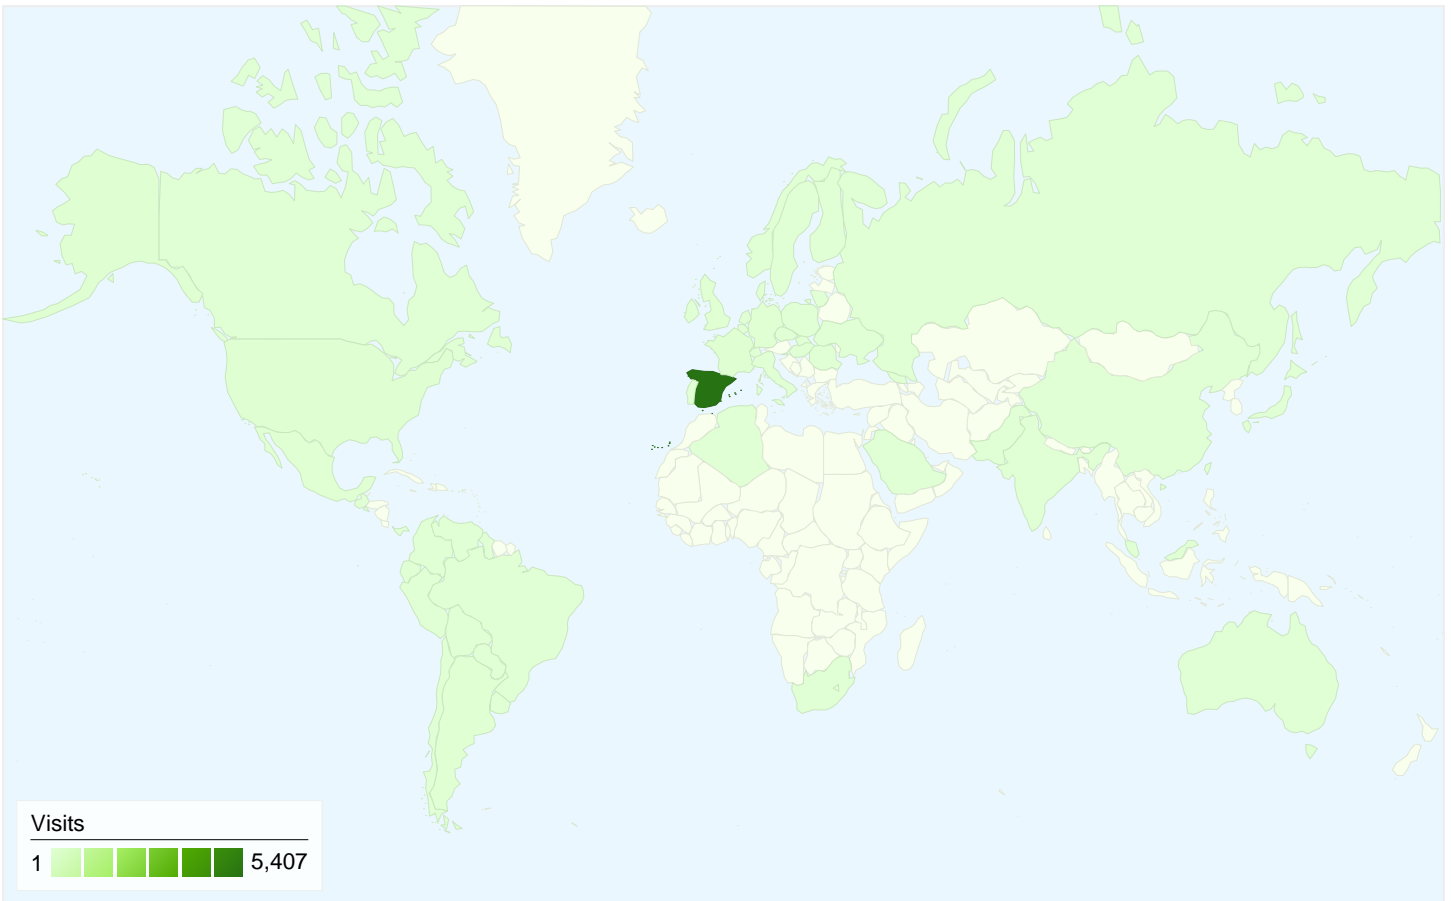

All traffic sources sent a total of 5,740 visits

-  **23.43%** Direct Traffic
-  **15.91%** Referring Sites
-  **60.64%** Search Engines

- **Search Engines**
3,481.00 (60.64%)
- **Direct Traffic**
1,345.00 (23.43%)
- **Referring Sites**
913.00 (15.91%)
- **Other**
1 (0.02%)

5,740 visits came from 54 countries/territories

Site Usage

Visits	Pages/Visit	Avg. Time on Site	% New Visits	Bounce Rate	
5,740 % of Site Total: 100.00%	4.57 Site Avg: 4.57 (0.00%)	00:03:51 Site Avg: 00:03:51 (0.00%)	61.38% Site Avg: 61.31% (0.11%)	47.49% Site Avg: 47.49% (0.00%)	
Country/Territory	Visits	Pages/Visit	Avg. Time on Site	% New Visits	Bounce Rate
Spain	5,407	4.68	00:03:44	59.83%	46.62%
France	38	3.11	00:01:09	89.47%	50.00%
United States	32	3.12	00:39:54	87.50%	71.88%
Mexico	28	1.43	00:00:10	100.00%	67.86%
United Kingdom	28	3.25	00:02:00	89.29%	57.14%
Germany	27	4.70	00:02:25	55.56%	37.04%
Argentina	23	1.35	00:00:21	95.65%	78.26%
Andorra	13	4.00	00:04:09	92.31%	38.46%
Colombia	10	1.20	00:00:03	100.00%	80.00%
Venezuela	8	1.00	00:00:00	100.00%	100.00%