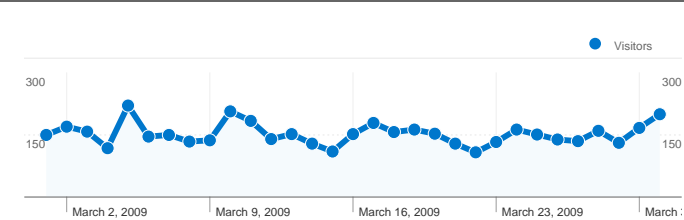

Site Usage

5,740 Visits

47.49% Bounce Rate

26,247 Pageviews

00:03:51 Avg. Time on Site

4.57 Pages/Visit

61.31% % New Visits

Visitors Overview

All traffic sources sent a total of 5,740 visits

-  **23.43%** Direct Traffic
-  **15.91%** Referring Sites
-  **60.64%** Search Engines

- **Search Engines**
3,481.00 (60.64%)
- **Direct Traffic**
1,345.00 (23.43%)
- **Referring Sites**
913.00 (15.91%)
- **Other**
1 (0.02%)

5,740 visits came from 54 countries/territories

Site Usage

Visits	Pages/Visit	Avg. Time on Site	% New Visits	Bounce Rate	
5,740 % of Site Total: 100.00%	4.57 Site Avg: 4.57 (0.00%)	00:03:51 Site Avg: 00:03:51 (0.00%)	61.38% Site Avg: 61.31% (0.11%)	47.49% Site Avg: 47.49% (0.00%)	
Country/Territory	Visits	Pages/Visit	Avg. Time on Site	% New Visits	Bounce Rate
Spain	5,407	4.68	00:03:44	59.83%	46.62%
France	38	3.11	00:01:09	89.47%	50.00%
United States	32	3.12	00:39:54	87.50%	71.88%
Mexico	28	1.43	00:00:10	100.00%	67.86%
United Kingdom	28	3.25	00:02:00	89.29%	57.14%
Germany	27	4.70	00:02:25	55.56%	37.04%
Argentina	23	1.35	00:00:21	95.65%	78.26%
Andorra	13	4.00	00:04:09	92.31%	38.46%
Colombia	10	1.20	00:00:03	100.00%	80.00%
Venezuela	8	1.00	00:00:00	100.00%	100.00%

Search sent 3,481 total visits via 1,918 keywords

Site Usage

Visits 3,481 % of Site Total: 60.64%	Pages/Visit 4.04 Site Avg: 4.57 (-11.59%)	Avg. Time on Site 00:02:36 Site Avg: 00:03:51 (-32.57%)	% New Visits 72.54% Site Avg: 61.31% (18.32%)	Bounce Rate 54.06% Site Avg: 47.49% (13.84%)
--	---	---	---	--