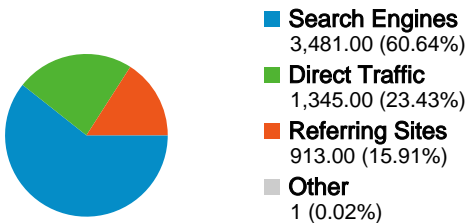

Site Usage

5,740 Visits

47.49% Bounce Rate

26,247 Pageviews

00:03:51 Avg. Time on Site

4.57 Pages/Visit

61.31% % New Visits

Visitors Overview

Visitors
3,875

Map Overlay world

AdWords Campaigns

Campaign	Visits	% visits
There is no data for this view.		

Traffic Sources Overview

Content Overview

Pages	Pageviews	% Pageviews
/index2.php?idioma=catala	2,659	10.13%
/	1,150	4.38%
/html/materials/materials_fitxa.p	358	1.36%
/html/materials/materials.php?id	330	1.26%
/html/cuina/cuina_fitxa.php?cui	309	1.18%

5,740 visits came from 54 countries/territories

Site Usage

Visits	Pages/Visit	Avg. Time on Site	% New Visits	Bounce Rate	
5,740 % of Site Total: 100.00%	4.57 Site Avg: 4.57 (0.00%)	00:03:51 Site Avg: 00:03:51 (0.00%)	61.38% Site Avg: 61.31% (0.11%)	47.49% Site Avg: 47.49% (0.00%)	
Country/Territory	Visits	Pages/Visit	Avg. Time on Site	% New Visits	Bounce Rate
Spain	5,407	4.68	00:03:44	59.83%	46.62%
France	38	3.11	00:01:09	89.47%	50.00%
United States	32	3.12	00:39:54	87.50%	71.88%
Mexico	28	1.43	00:00:10	100.00%	67.86%
United Kingdom	28	3.25	00:02:00	89.29%	57.14%
Germany	27	4.70	00:02:25	55.56%	37.04%
Argentina	23	1.35	00:00:21	95.65%	78.26%
Andorra	13	4.00	00:04:09	92.31%	38.46%
Colombia	10	1.20	00:00:03	100.00%	80.00%
Venezuela	8	1.00	00:00:00	100.00%	100.00%

Search sent 3,481 total visits via 1,918 keywords

Site Usage

Visits 3,481 % of Site Total: 60.64%	Pages/Visit 4.04 Site Avg: 4.57 (-11.59%)	Avg. Time on Site 00:02:36 Site Avg: 00:03:51 (-32.57%)	% New Visits 72.54% Site Avg: 61.31% (18.32%)	Bounce Rate 54.06% Site Avg: 47.49% (13.84%)
--	---	---	---	--