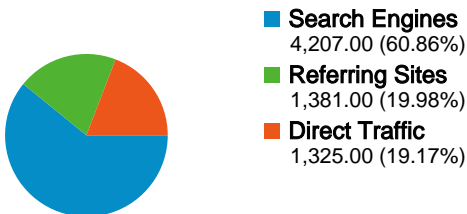

Traffic Sources Overview

Content Overview

Pages	Pageviews	% Pageviews
/index2.php?idioma=catala	3,285	10.64%
/	1,534	4.97%
/html/materials/materials.php?id	715	2.32%
/html/materials/materials_fitxa.p	566	1.83%
/html/materials/materials_fitxa.p	381	1.23%