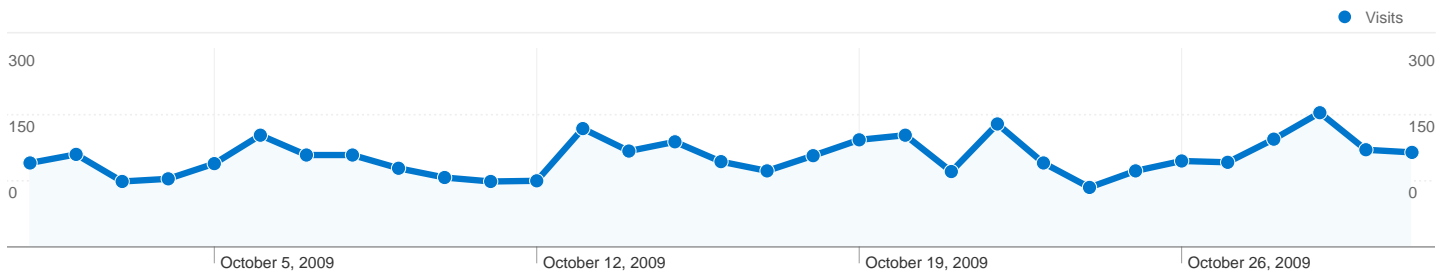

Search sent 4,207 total visits via 2,232 keywords

Site Usage

Visits	Pages/Visit	Avg. Time on Site	% New Visits	Bounce Rate	
4,207 % of Site Total: 60.86%	4.05 Site Avg: 4.46 (-9.24%)	00:02:26 Site Avg: 00:03:28 (-30.03%)	68.86% Site Avg: 62.27% (10.58%)	56.29% Site Avg: 49.83% (12.95%)	
Keyword	Visits	Pages/Visit	Avg. Time on Site	% New Visits	Bounce Rate
xelu.net	333	8.64	00:05:48	13.81%	4.20%
xelu	163	8.87	00:06:12	19.02%	1.84%
galtes de porc	103	1.90	00:01:34	78.64%	75.73%
bunyols de vent	88	2.45	00:01:30	92.05%	81.82%
www.xelu.net	88	3.42	00:01:45	18.18%	5.68%
bacalla amb all i oli	52	2.77	00:01:18	82.69%	71.15%
fotos xevi vilardell	45	1.96	00:00:20	0.00%	17.78%
all i oli de codony	40	2.35	00:01:09	87.50%	77.50%
pollastre al forn	34	1.74	00:00:50	88.24%	82.35%
pastis de poma	26	1.54	00:00:17	65.38%	84.62%

1 - 10 of 2,232