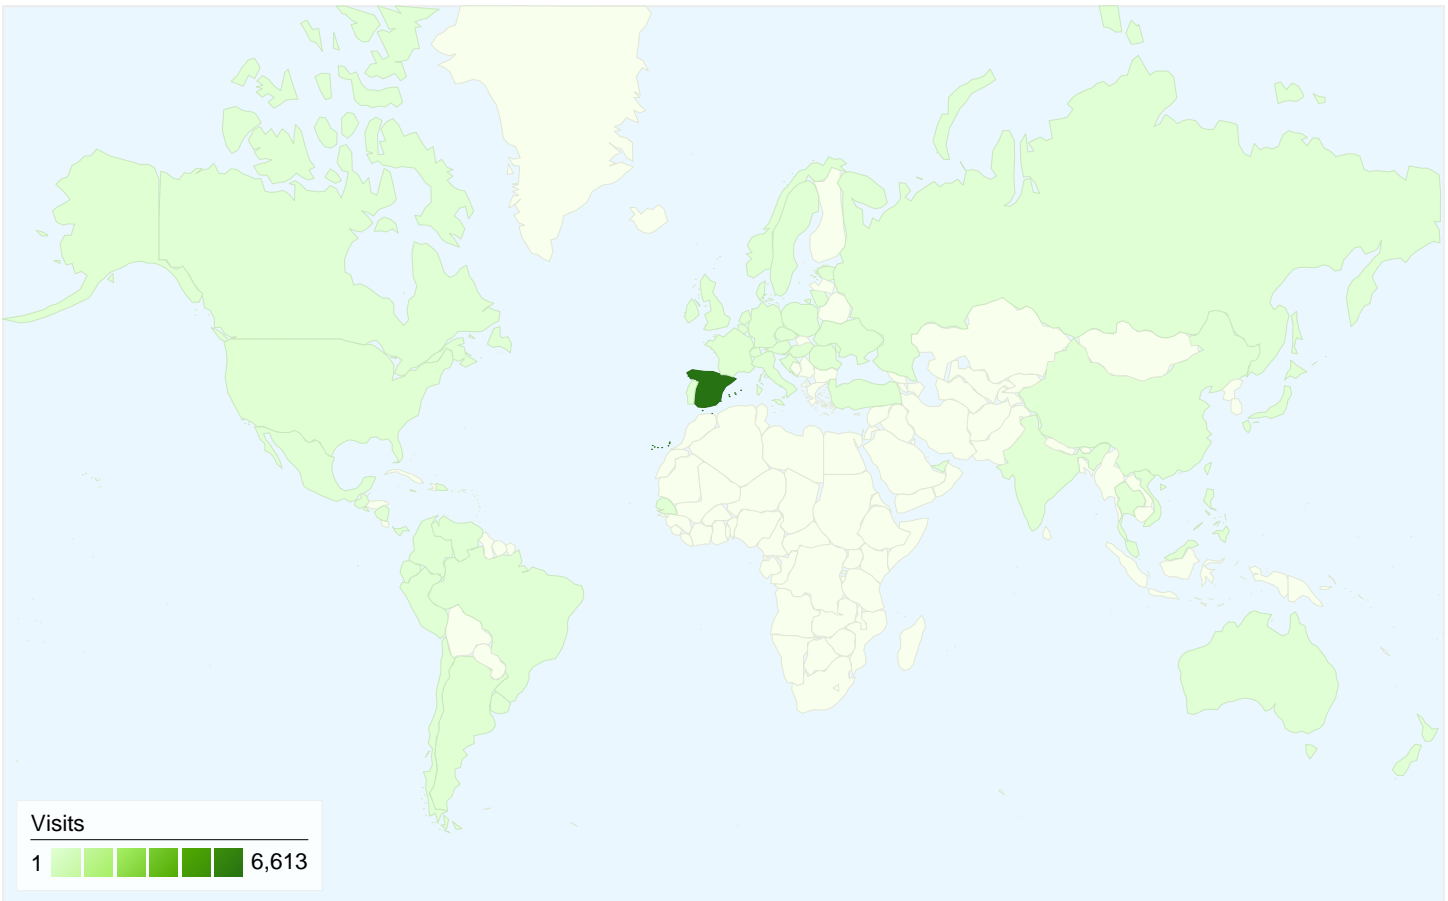

All traffic sources sent a total of 6,913 visits

-  19.17% Direct Traffic
-  19.98% Referring Sites
-  60.86% Search Engines

- Search Engines  
4,207.00 (60.86%)
- Referring Sites  
1,381.00 (19.98%)
- Direct Traffic  
1,325.00 (19.17%)

## 6,913 visits came from 59 countries/territories