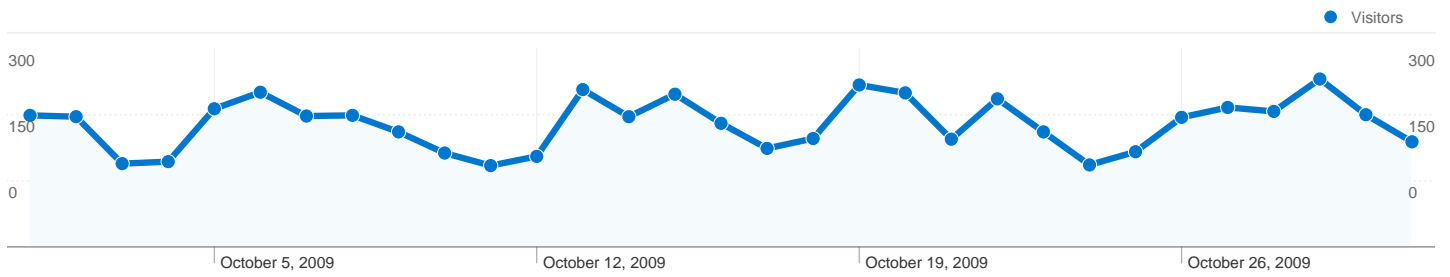

**Site Usage**

**6,913** Visits

**49.83%** Bounce Rate

**30,864** Pageviews

**00:03:28** Avg. Time on Site

**4.46** Pages/Visit

**62.27%** % New Visits

**Visitors Overview**

## 4,719 people visited this site

**6,913** Visits

**4,719** Absolute Unique Visitors

**30,864** Pageviews

**4.46** Average Pageviews

**00:03:28** Time on Site

**49.83%** Bounce Rate

**62.27%** New Visits

## 6,913 visits came from 59 countries/territories

### Site Usage

Country/Territory	Visits	Pages/Visit	Avg. Time on Site	% New Visits	Bounce Rate
<b>Spain</b>	<b>6,613</b>	4.55	00:03:33	61.27%	49.18%
Andorra	36	1.78	00:01:43	63.89%	66.67%
Germany	34	2.50	00:01:34	91.18%	76.47%
France	30	5.33	00:03:46	73.33%	56.67%
United Kingdom	25	2.64	00:01:29	88.00%	68.00%
United States	21	2.38	00:01:19	95.24%	42.86%
Argentina	21	1.81	00:00:39	90.48%	76.19%
Mexico	9	1.67	00:00:09	100.00%	77.78%
Chile	8	1.62	00:00:08	100.00%	87.50%