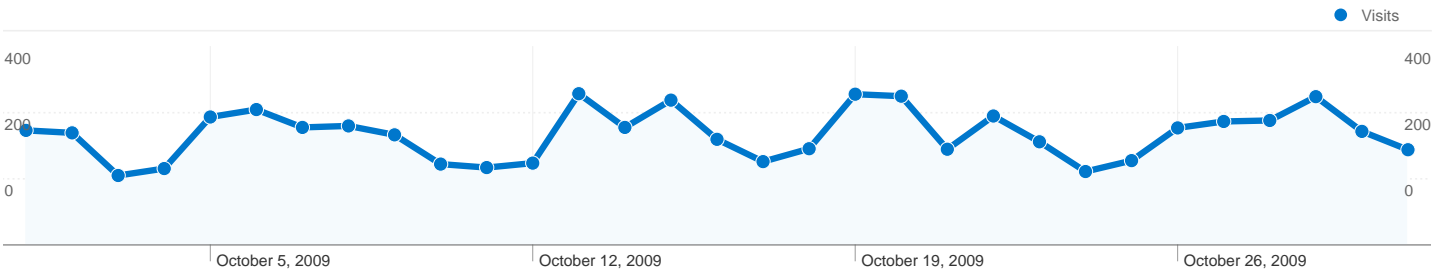

**Site Usage**

**6,913** Visits

**49.83%** Bounce Rate

**30,864** Pageviews

**00:03:28** Avg. Time on Site

**4.46** Pages/Visit

**62.27%** % New Visits

**Visitors Overview**

## 4,719 people visited this site

**6,913** Visits

**4,719** Absolute Unique Visitors

**30,864** Pageviews

**4.46** Average Pageviews

**00:03:28** Time on Site

**49.83%** Bounce Rate

**62.27%** New Visits

## AdWords sent 0 visits via 0 campaigns

### Site Usage

<b>Visits</b> <b>0</b> % of Site Total: 0.00%	<b>Pages/Visit</b> <b>0.00</b> Site Avg: 4.46 (-100.00%)	<b>Avg. Time on Site</b> <b>00:00:00</b> Site Avg: 00:03:28 (-100.00%)	<b>% New Visits</b> <b>0.00%</b> Site Avg: 62.27% (-100.00%)	<b>Bounce Rate</b> <b>0.00%</b> Site Avg: 49.83% (-100.00%)	
Campaign	Visits	Pages/Visit	Avg. Time on Site	% New Visits	Bounce Rate
There is no data for this view.					
1 - 0 of 0					