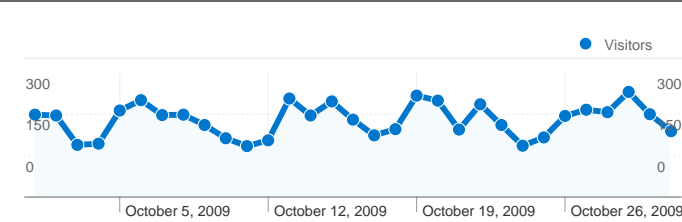

**Site Usage**

**6,913** Visits

**49.83%** Bounce Rate

**30,864** Pageviews

**00:03:28** Avg. Time on Site

**4.46** Pages/Visit

**62.27%** % New Visits

**Visitors Overview**

## 4,719 people visited this site

**6,913** Visits

**4,719** Absolute Unique Visitors

**30,864** Pageviews

**4.46** Average Pageviews

**00:03:28** Time on Site

**49.83%** Bounce Rate

**62.27%** New Visits

## 6,913 visits came from 59 countries/territories

Italy	8	1.38	00:00:49	100.00%	62.50%
					1 - 10 of 59

**Pages on this site were viewed a total of 30,864 times**

 **30,864** Pageviews

 **23,224** Unique Views

 **49.83%** Bounce Rate