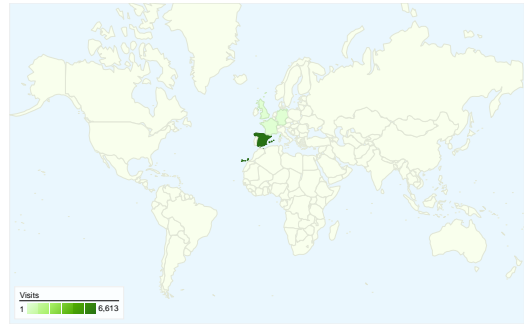

Map Overlay world

AdWords Campaigns

Campaign	Visits	% visits
There is no data for this view.