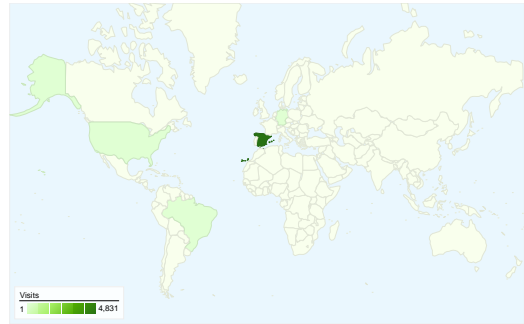

Site Usage

5,054 Visits

50.97% Bounce Rate

22,264 Pageviews

00:03:24 Avg. Time on Site

4.41 Pages/Visit

60.59% % New Visits

Visitors Overview

Visitors
3,455

Map Overlay world

AdWords Campaigns

| Campaign | Visits | % visits |
|---------------------------------|--------|----------|
| There is no data for this view. | | |

Traffic Sources Overview

All traffic sources sent a total of 5,054 visits

-  **21.17%** Direct Traffic
-  **16.70%** Referring Sites
-  **62.13%** Search Engines

- **Search Engines**
3,140.00 (62.13%)
- **Direct Traffic**
1,070.00 (21.17%)
- **Referring Sites**
844.00 (16.70%)

5,054 visits came from 45 countries/territories

Site Usage

| Country/Territory | Visits | Pages/Visit | Avg. Time on Site | % New Visits | Bounce Rate |
|-------------------|--------------|-------------|-------------------|--------------|-------------|
| Spain | 4,831 | 4.46 | 00:03:29 | 59.55% | 50.18% |
| Brazil | 26 | 1.31 | > 00:00:00 | 30.77% | 69.23% |
| Germany | 24 | 3.33 | 00:01:54 | 91.67% | 58.33% |
| United States | 21 | 3.48 | 00:01:28 | 76.19% | 42.86% |
| Andorra | 16 | 12.44 | 00:03:06 | 93.75% | 56.25% |
| France | 15 | 2.87 | 00:01:10 | 73.33% | 60.00% |
| Portugal | 11 | 1.36 | 00:00:09 | 100.00% | 63.64% |
| Netherlands | 11 | 1.18 | 00:00:18 | 100.00% | 81.82% |
| Argentina | 11 | 1.00 | 00:00:00 | 100.00% | 100.00% |