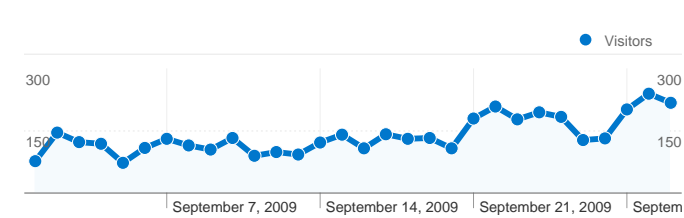

Site Usage

5,054 Visits

50.97% Bounce Rate

22,264 Pageviews

00:03:24 Avg. Time on Site

4.41 Pages/Visit

60.59% % New Visits

Visitors Overview

3,455 people visited this site

5,054 Visits

3,455 Absolute Unique Visitors

22,264 Pageviews

4.41 Average Pageviews

00:03:24 Time on Site

50.97% Bounce Rate

60.59% New Visits

All traffic sources sent a total of 5,054 visits

-  **21.17%** Direct Traffic
-  **16.70%** Referring Sites
-  **62.13%** Search Engines

- **Search Engines**
3,140.00 (62.13%)
- **Direct Traffic**
1,070.00 (21.17%)
- **Referring Sites**
844.00 (16.70%)

Search sent 3,140 total visits via 1,817 keywords

Site Usage

| Visits 3,140 % of Site Total: 62.13% | Pages/Visit 4.09 Site Avg: 4.41 (-7.25%) | Avg. Time on Site 00:02:41 Site Avg: 00:03:24 (-20.92%) | % New Visits 69.30% Site Avg: 60.59% (14.38%) | Bounce Rate 58.22% Site Avg: 50.97% (14.22%) | |
|---|---|--|--|---|-------------|
| Keyword | Visits | Pages/Visit | Avg. Time on Site | % New Visits | Bounce Rate |
| xelu.net | 188 | 6.49 | 00:05:07 | 26.60% | 5.85% |
| galtes de porc | 105 | 1.65 | 00:01:18 | 81.90% | 79.05% |
| xelu | 69 | 5.48 | 00:03:36 | 27.54% | 11.59% |
| zoo de barcelona fotos | 66 | 9.50 | 00:08:17 | 0.00% | 45.45% |
| openoffice writer | 50 | 1.24 | 00:03:04 | 26.00% | 82.00% |
| pollastre al forn | 37 | 2.46 | 00:01:10 | 86.49% | 70.27% |
| informatica basica xelu | 36 | 3.42 | 00:05:47 | 0.00% | 36.11% |
| openoffice xelu | 35 | 1.57 | 00:00:24 | 14.29% | 71.43% |
| www.xelu.net | 33 | 6.70 | 00:10:55 | 33.33% | 3.03% |
| fotos xevi vilardell | 28 | 1.93 | 00:01:24 | 0.00% | 21.43% |
| 1 - 10 of 1,817 | | | | | |