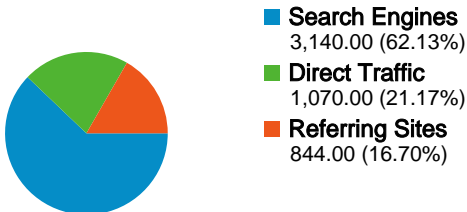

Site Usage

5,054 Visits

50.97% Bounce Rate

22,264 Pageviews

00:03:24 Avg. Time on Site

4.41 Pages/Visit

60.59% % New Visits

Visitors Overview

Visitors
3,455

Map Overlay world

AdWords Campaigns

| Campaign | Visits | % visits |
|---------------------------------|--------|----------|
| There is no data for this view. | | |

Traffic Sources Overview

All traffic sources sent a total of 5,054 visits

-  **21.17%** Direct Traffic
-  **16.70%** Referring Sites
-  **62.13%** Search Engines

- **Search Engines**
3,140.00 (62.13%)
- **Direct Traffic**
1,070.00 (21.17%)
- **Referring Sites**
844.00 (16.70%)

5,054 visits came from 45 countries/territories

Site Usage

| Country/Territory | Visits | Pages/Visit | Avg. Time on Site | % New Visits | Bounce Rate |
|-------------------|--------------|-------------|-------------------|--------------|-------------|
| Spain | 4,831 | 4.46 | 00:03:29 | 59.55% | 50.18% |
| Brazil | 26 | 1.31 | > 00:00:00 | 30.77% | 69.23% |
| Germany | 24 | 3.33 | 00:01:54 | 91.67% | 58.33% |
| United States | 21 | 3.48 | 00:01:28 | 76.19% | 42.86% |
| Andorra | 16 | 12.44 | 00:03:06 | 93.75% | 56.25% |
| France | 15 | 2.87 | 00:01:10 | 73.33% | 60.00% |
| Portugal | 11 | 1.36 | 00:00:09 | 100.00% | 63.64% |
| Netherlands | 11 | 1.18 | 00:00:18 | 100.00% | 81.82% |
| Argentina | 11 | 1.00 | 00:00:00 | 100.00% | 100.00% |