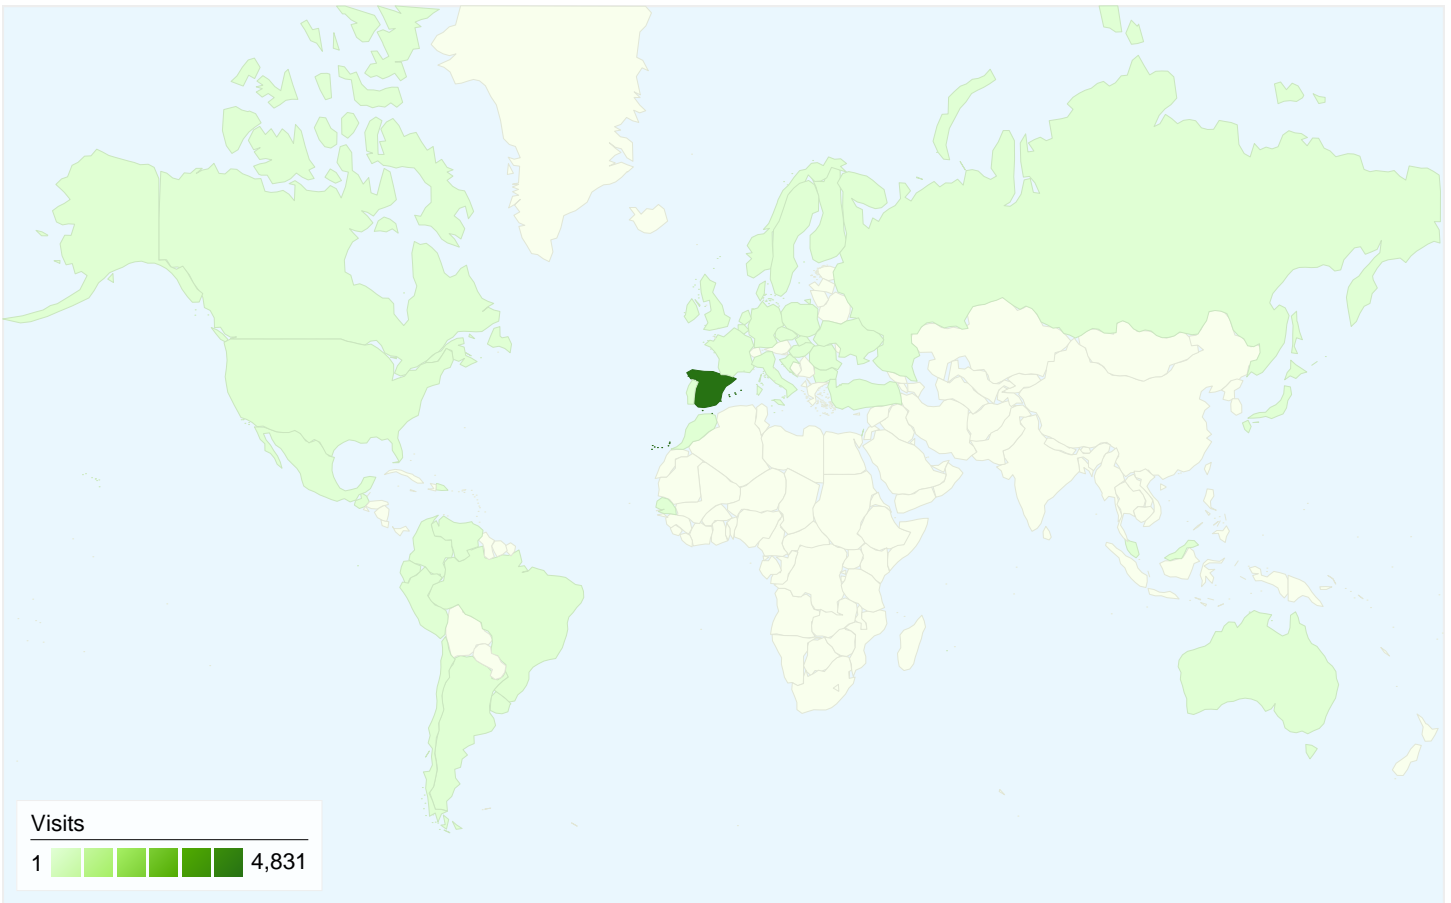

All traffic sources sent a total of 5,054 visits

-  **21.17%** Direct Traffic
-  **16.70%** Referring Sites
-  **62.13%** Search Engines

- **Search Engines**
3,140.00 (62.13%)
- **Direct Traffic**
1,070.00 (21.17%)
- **Referring Sites**
844.00 (16.70%)

5,054 visits came from 45 countries/territories

Site Usage

| Country/Territory | Visits | Pages/Visit | Avg. Time on Site | % New Visits | Bounce Rate |
|-------------------|--------------|-------------|-------------------|--------------|-------------|
| Spain | 4,831 | 4.46 | 00:03:29 | 59.55% | 50.18% |
| Brazil | 26 | 1.31 | > 00:00:00 | 30.77% | 69.23% |
| Germany | 24 | 3.33 | 00:01:54 | 91.67% | 58.33% |
| United States | 21 | 3.48 | 00:01:28 | 76.19% | 42.86% |
| Andorra | 16 | 12.44 | 00:03:06 | 93.75% | 56.25% |
| France | 15 | 2.87 | 00:01:10 | 73.33% | 60.00% |
| Portugal | 11 | 1.36 | 00:00:09 | 100.00% | 63.64% |
| Netherlands | 11 | 1.18 | 00:00:18 | 100.00% | 81.82% |
| Argentina | 11 | 1.00 | 00:00:00 | 100.00% | 100.00% |