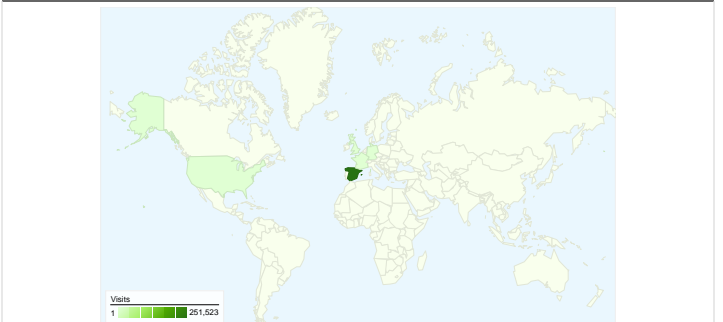

Map Overlay