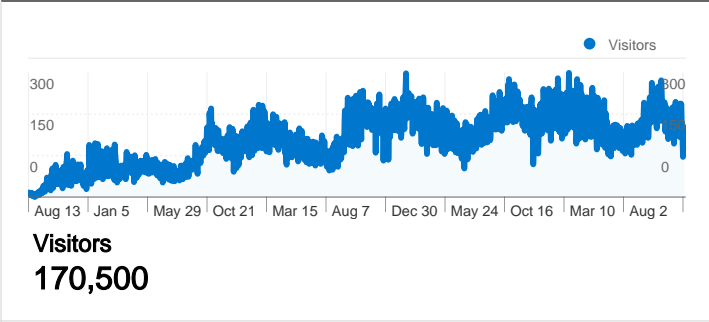

Site Usage

265,032 Visits

49.65% Bounce Rate

1,004,411 Pageviews

00:03:22 Avg. Time on Site

3.79 Pages/Visit

64.31% % New Visits

Visitors Overview

 **265,032** Visits

 **170,500** Absolute Unique Visitors

 **1,004,411** Pageviews

 **3.79** Average Pageviews

 **00:03:22** Time on Site

 **49.65%** Bounce Rate

 **64.31%** New Visits

Technical Profile

265,032 visits came from 122 countries/territories

Site Usage

Visits	Pages/Visit	Avg. Time on Site	% New Visits	Bounce Rate	
265,032 % of Site Total: 100.00%	3.79 Site Avg: 3.79 (0.00%)	00:03:22 Site Avg: 00:03:22 (0.00%)	64.37% Site Avg: 64.31% (0.10%)	49.65% Site Avg: 49.65% (0.00%)	
Country/Territory	Visits	Pages/Visit	Avg. Time on Site	% New Visits	Bounce Rate
Spain	251,523	3.86	00:03:25	63.02%	49.01%
France	1,375	2.43	00:01:40	85.45%	61.09%
United States	1,200	2.32	00:09:03	87.83%	63.08%
Germany	1,031	3.02	00:01:58	85.94%	58.68%
United Kingdom	889	2.36	00:01:24	85.38%	67.49%
Mexico	869	2.18	00:01:58	96.43%	58.23%
Andorra	837	3.00	00:01:45	81.84%	66.07%
Argentina	603	2.11	00:02:17	94.86%	65.67%
Portugal	524	1.87	00:01:27	94.27%	65.27%

Search sent 162,561 total visits via 54,700 keywords

Site Usage

Visits 162,561 % of Site Total: 61.34%	Pages/Visit 3.50 Site Avg: 3.79 (-7.64%)	Avg. Time on Site 00:02:35 Site Avg: 00:03:22 (-22.95%)	% New Visits 72.62% Site Avg: 64.31% (12.92%)	Bounce Rate 57.44% Site Avg: 49.65% (15.68%)
---	---	--	--	---