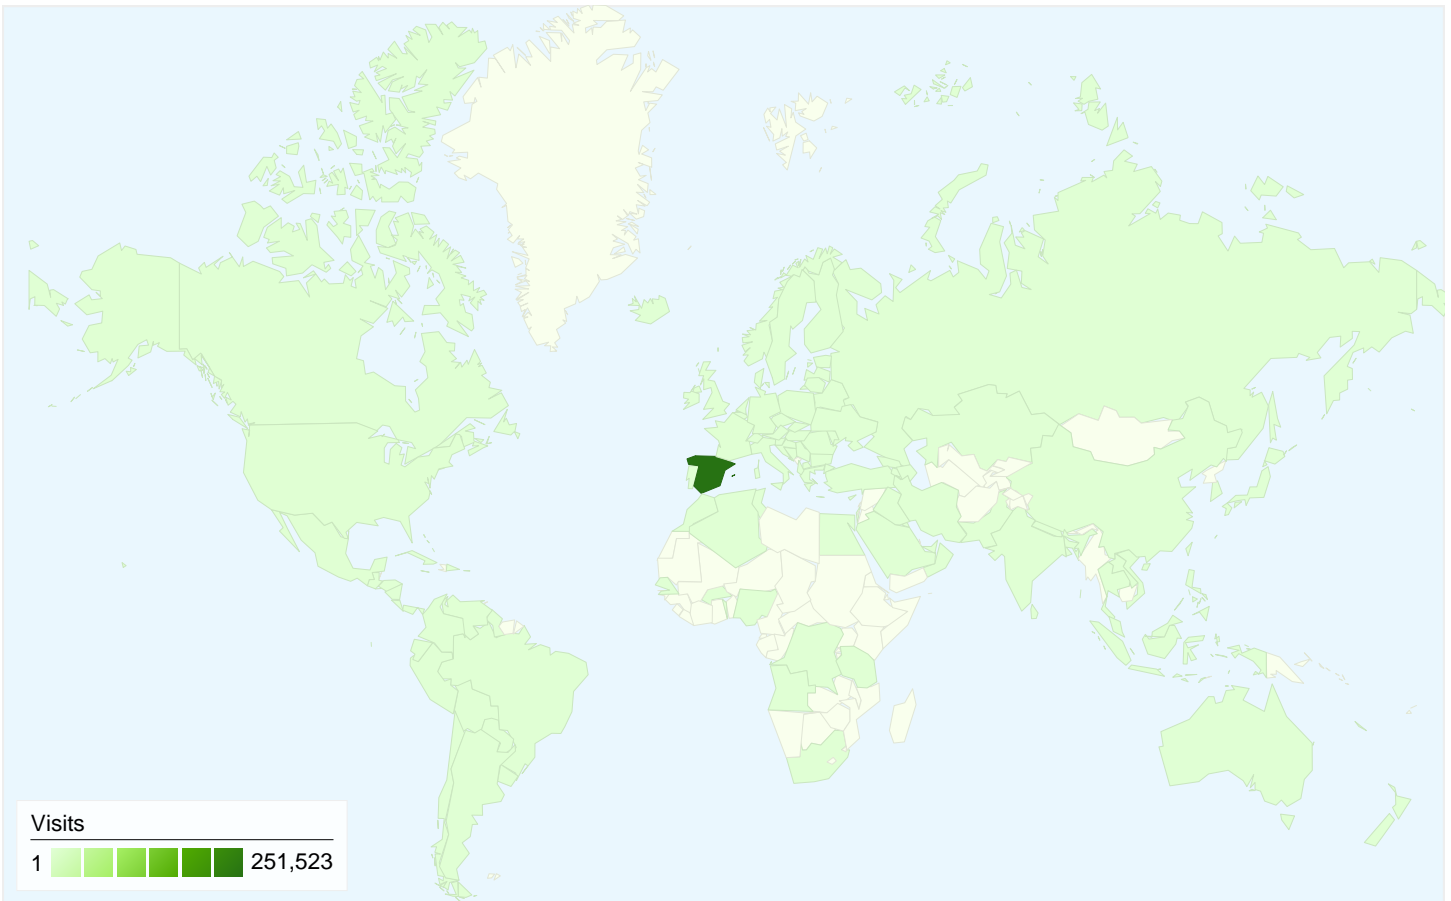

All traffic sources sent a total of 265,032 visits

- **Search Engines**
162,561.00 (61.34%)
- **Direct Traffic**
62,572.00 (23.61%)
- **Referring Sites**
39,398.00 (14.87%)
- **Other**
501 (0.19%)

Top Traffic Sources

265,032 visits came from 122 countries/territories

Site Usage

Visits	Pages/Visit	Avg. Time on Site	% New Visits	Bounce Rate	
265,032 % of Site Total: 100.00%	3.79 Site Avg: 3.79 (0.00%)	00:03:22 Site Avg: 00:03:22 (0.00%)	64.37% Site Avg: 64.31% (0.10%)	49.65% Site Avg: 49.65% (0.00%)	
Country/Territory	Visits	Pages/Visit	Avg. Time on Site	% New Visits	Bounce Rate
Spain	251,523	3.86	00:03:25	63.02%	49.01%
France	1,375	2.43	00:01:40	85.45%	61.09%
United States	1,200	2.32	00:09:03	87.83%	63.08%
Germany	1,031	3.02	00:01:58	85.94%	58.68%
United Kingdom	889	2.36	00:01:24	85.38%	67.49%
Mexico	869	2.18	00:01:58	96.43%	58.23%
Andorra	837	3.00	00:01:45	81.84%	66.07%
Argentina	603	2.11	00:02:17	94.86%	65.67%
Portugal	524	1.87	00:01:27	94.27%	65.27%