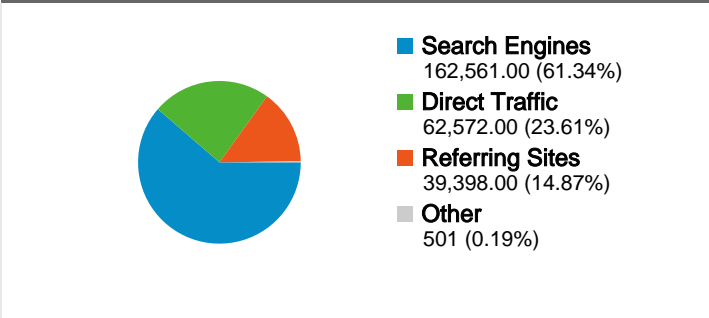

Traffic Sources Overview