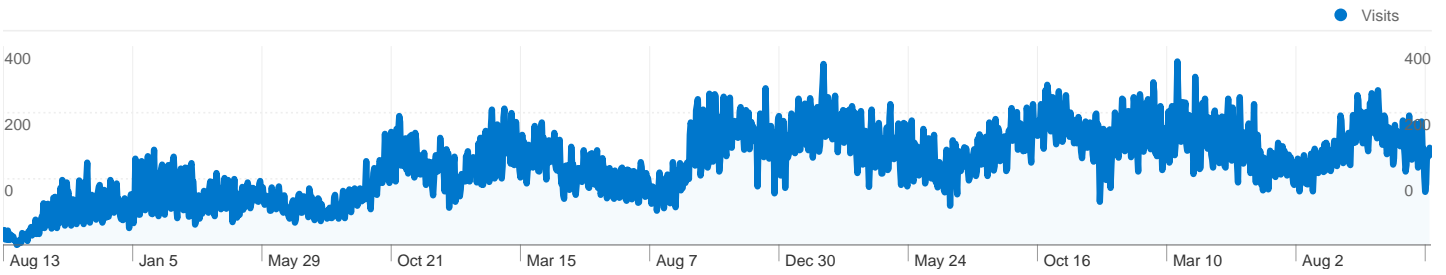

All traffic sources sent a total of 265,032 visits