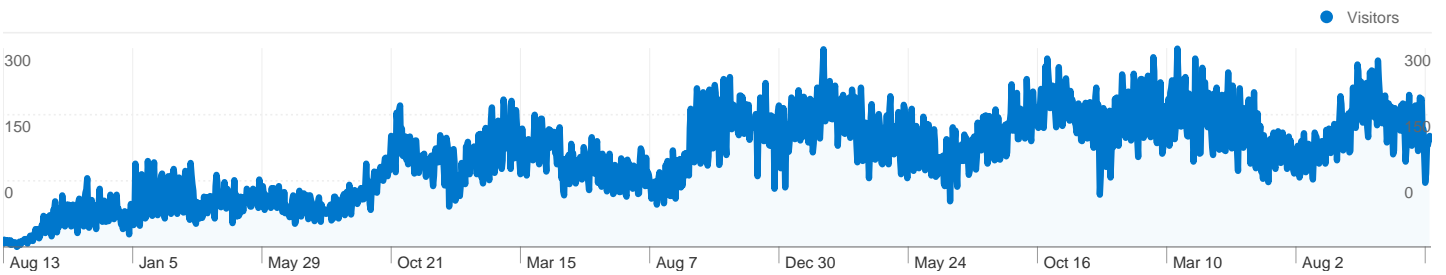

170,500 people visited this site

265,032 Visits

170,500 Absolute Unique Visitors

1,004,411 Pageviews

3.79 Average Pageviews

00:03:22 Time on Site

49.65% Bounce Rate

64.31% New Visits

Technical Profile

Browser	Visits	% visits
Internet Explorer	137,974	52.06%
Firefox	91,599	34.56%
Chrome	23,978	9.05%
Safari	9,237	3.49%
Opera	962	0.36%