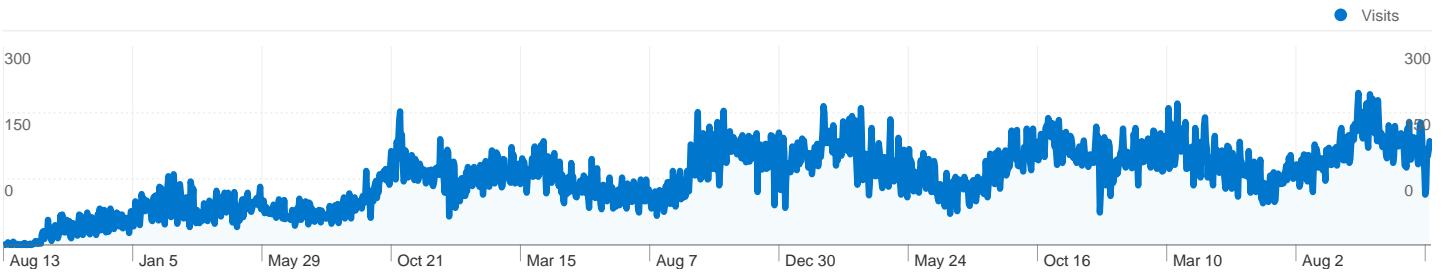

265,032 visits came from 122 countries/territories

Site Usage

Visits	Pages/Visit	Avg. Time on Site	% New Visits	Bounce Rate	
265,032 % of Site Total: 100.00%	3.79 Site Avg: 3.79 (0.00%)	00:03:22 Site Avg: 00:03:22 (0.00%)	64.37% Site Avg: 64.31% (0.10%)	49.65% Site Avg: 49.65% (0.00%)	
Country/Territory	Visits	Pages/Visit	Avg. Time on Site	% New Visits	Bounce Rate
Spain	251,523	3.86	00:03:25	63.02%	49.01%
France	1,375	2.43	00:01:40	85.45%	61.09%
United States	1,200	2.32	00:09:03	87.83%	63.08%
Germany	1,031	3.02	00:01:58	85.94%	58.68%
United Kingdom	889	2.36	00:01:24	85.38%	67.49%
Mexico	869	2.18	00:01:58	96.43%	58.23%
Andorra	837	3.00	00:01:45	81.84%	66.07%
Argentina	603	2.11	00:02:17	94.86%	65.67%
Portugal	524	1.87	00:01:27	94.27%	65.27%

Italy	471	4.66	00:02:51	88.96%	57.11%
					1 - 10 of 122

Pages on this site were viewed a total of 1,004,411 times

 1,004,411 Pageviews

 760,829 Unique Views

 49.65% Bounce Rate

Top Content

Pages	Pageviews	% Pageviews
/index2.php?idioma=catala	120,291	11.98%
/	67,324	6.70%
/html/materials/materials.php?idioma=catala	19,506	1.94%
/html/links/links.php?idioma=catala	11,161	1.11%
/html/plafo/plafo_ultims_posts.php?idioma=catala	9,304	0.93%

Search sent 162,561 total visits via 54,700 keywords

Site Usage

Visits 162,561 % of Site Total: 61.34%	Pages/Visit 3.50 Site Avg: 3.79 (-7.64%)	Avg. Time on Site 00:02:35 Site Avg: 00:03:22 (-22.95%)	% New Visits 72.62% Site Avg: 64.31% (12.92%)	Bounce Rate 57.44% Site Avg: 49.65% (15.68%)
---	---	--	--	---