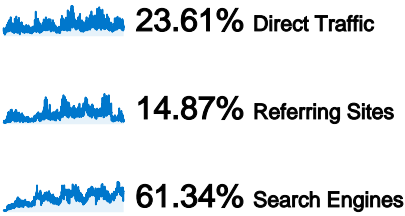

Browser	Visits	% visits
Internet Explorer	137,974	52.06%
Firefox	91,599	34.56%
Chrome	23,978	9.05%
Safari	9,237	3.49%
Opera	962	0.36%

AdWords sent 0 visits via 0 campaigns

Site Usage

Visits 0 % of Site Total: 0.00%	Pages/Visit 0.00 Site Avg: 3.79 (-100.00%)	Avg. Time on Site 00:00:00 Site Avg: 00:03:22 (-100.00%)	% New Visits 0.00% Site Avg: 64.31% (-100.00%)	Bounce Rate 0.00% Site Avg: 49.65% (-100.00%)	Total Goal Completions 0 % of Site Total: 0.00%	Revenue \$0.00 % of Site Total: 0.00%		
Campaign		Visits	Pages/Visit	Avg. Time on Site	% New Visits	Bounce Rate	Total Goal Completions	Revenue
There is no data for this view.								
1 - 0 of 0								

All traffic sources sent a total of 265,032 visits

- **Search Engines**
162,561.00 (61.34%)
- **Direct Traffic**
62,572.00 (23.61%)
- **Referring Sites**
39,398.00 (14.87%)
- **Other**
501 (0.19%)

Top Traffic Sources