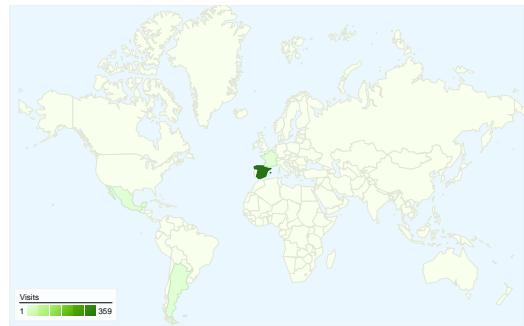

Site Usage

- 370 Visits
- 1,219 Pageviews
- 3.29 Pages/Visit
- 46.22% Bounce Rate
- 00:04:31 Avg. Time on Site
- 62.70% % New Visits

Visitors Overview

Map Overlay

AdWords Campaigns

Campaign	Visits	% visits
There is no data for this view.		

All traffic sources sent a total of 370 visits

- **30.54%** Direct Traffic
- **11.62%** Referring Sites
- **57.84%** Search Engines

- **Search Engines**
214.00 (57.84%)
- **Direct Traffic**
113.00 (30.54%)
- **Referring Sites**
43.00 (11.62%)

370 visits came from 7 countries/territories

Site Usage

Country/Territory	Visits	Pages/Visit	Avg. Time on Site	% New Visits	Bounce Rate
Spain	359	3.32	00:04:29	62.12%	45.68%
Andorra	4	1.00	00:00:00	75.00%	100.00%
Mexico	2	1.00	00:00:00	100.00%	100.00%
France	2	4.50	00:01:57	50.00%	0.00%
Argentina	1	1.00	00:00:00	100.00%	100.00%
Portugal	1	2.00	00:00:22	100.00%	0.00%
Colombia	1	8.00	01:00:27	100.00%	0.00%