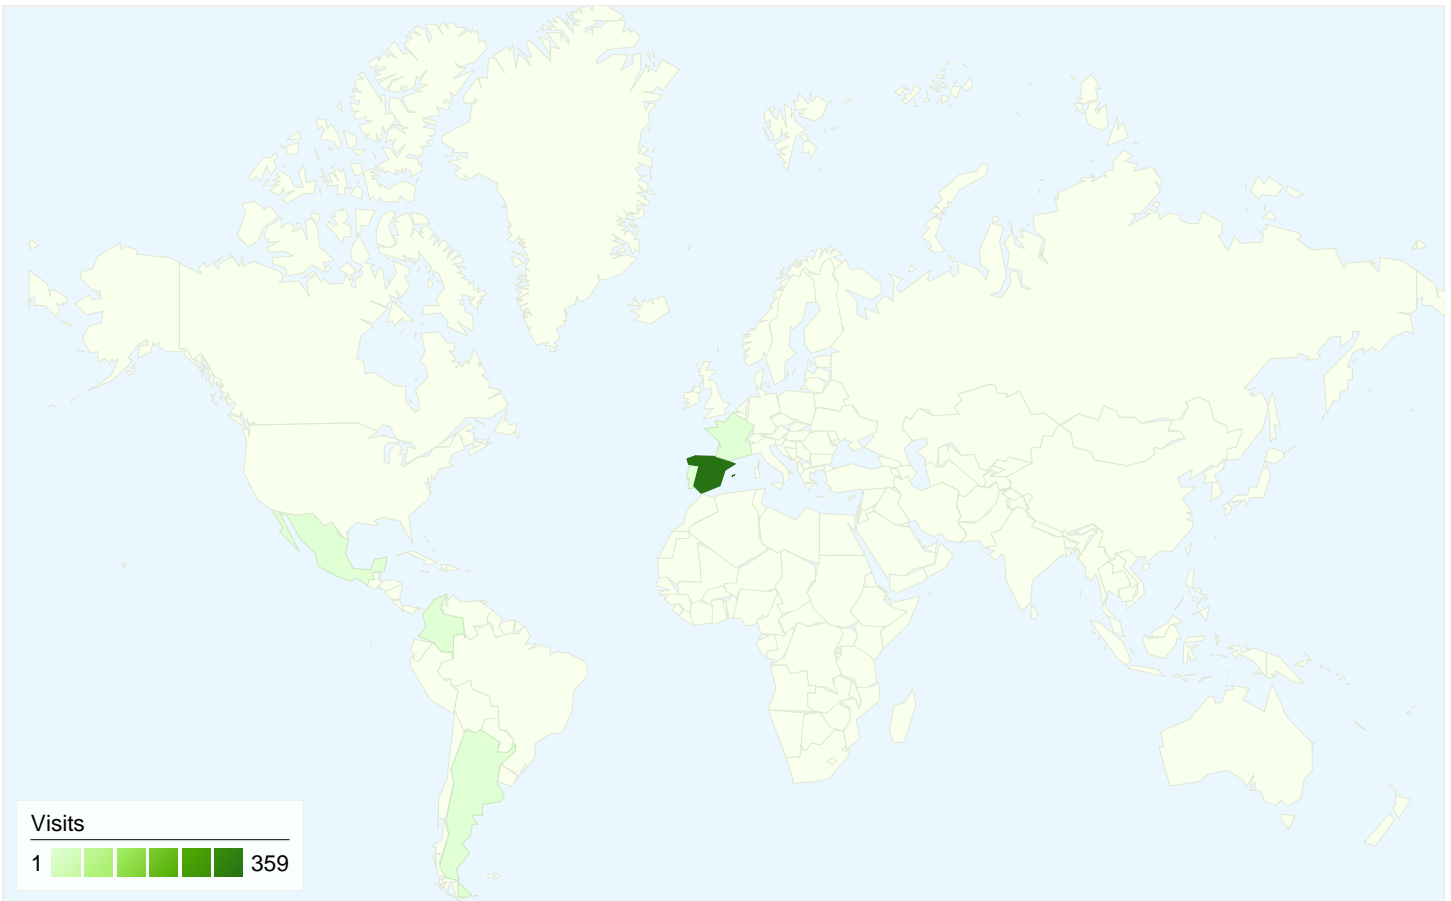

All traffic sources sent a total of 370 visits

- **30.54%** Direct Traffic
- **11.62%** Referring Sites
- **57.84%** Search Engines

- **Search Engines**
214.00 (57.84%)
- **Direct Traffic**
113.00 (30.54%)
- **Referring Sites**
43.00 (11.62%)

370 visits came from 7 countries/territories

Site Usage

Country/Territory	Visits	Pages/Visit	Avg. Time on Site	% New Visits	Bounce Rate
Spain	359	3.32	00:04:29	62.12%	45.68%
Andorra	4	1.00	00:00:00	75.00%	100.00%
Mexico	2	1.00	00:00:00	100.00%	100.00%
France	2	4.50	00:01:57	50.00%	0.00%
Argentina	1	1.00	00:00:00	100.00%	100.00%
Portugal	1	2.00	00:00:22	100.00%	0.00%
Colombia	1	8.00	01:00:27	100.00%	0.00%