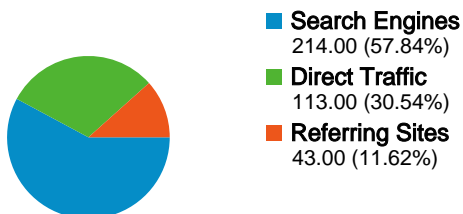

Traffic Sources Overview

Content Overview

Pages	Pageviews	% Pageviews
/index2.php?idioma=catala	229	18.79%
/	133	10.91%
/html/materials/materials.php?id	79	6.48%
/html/materials/materials_fitxa.p	56	4.59%
/html/materials/materials_fitxa.p	42	3.45%